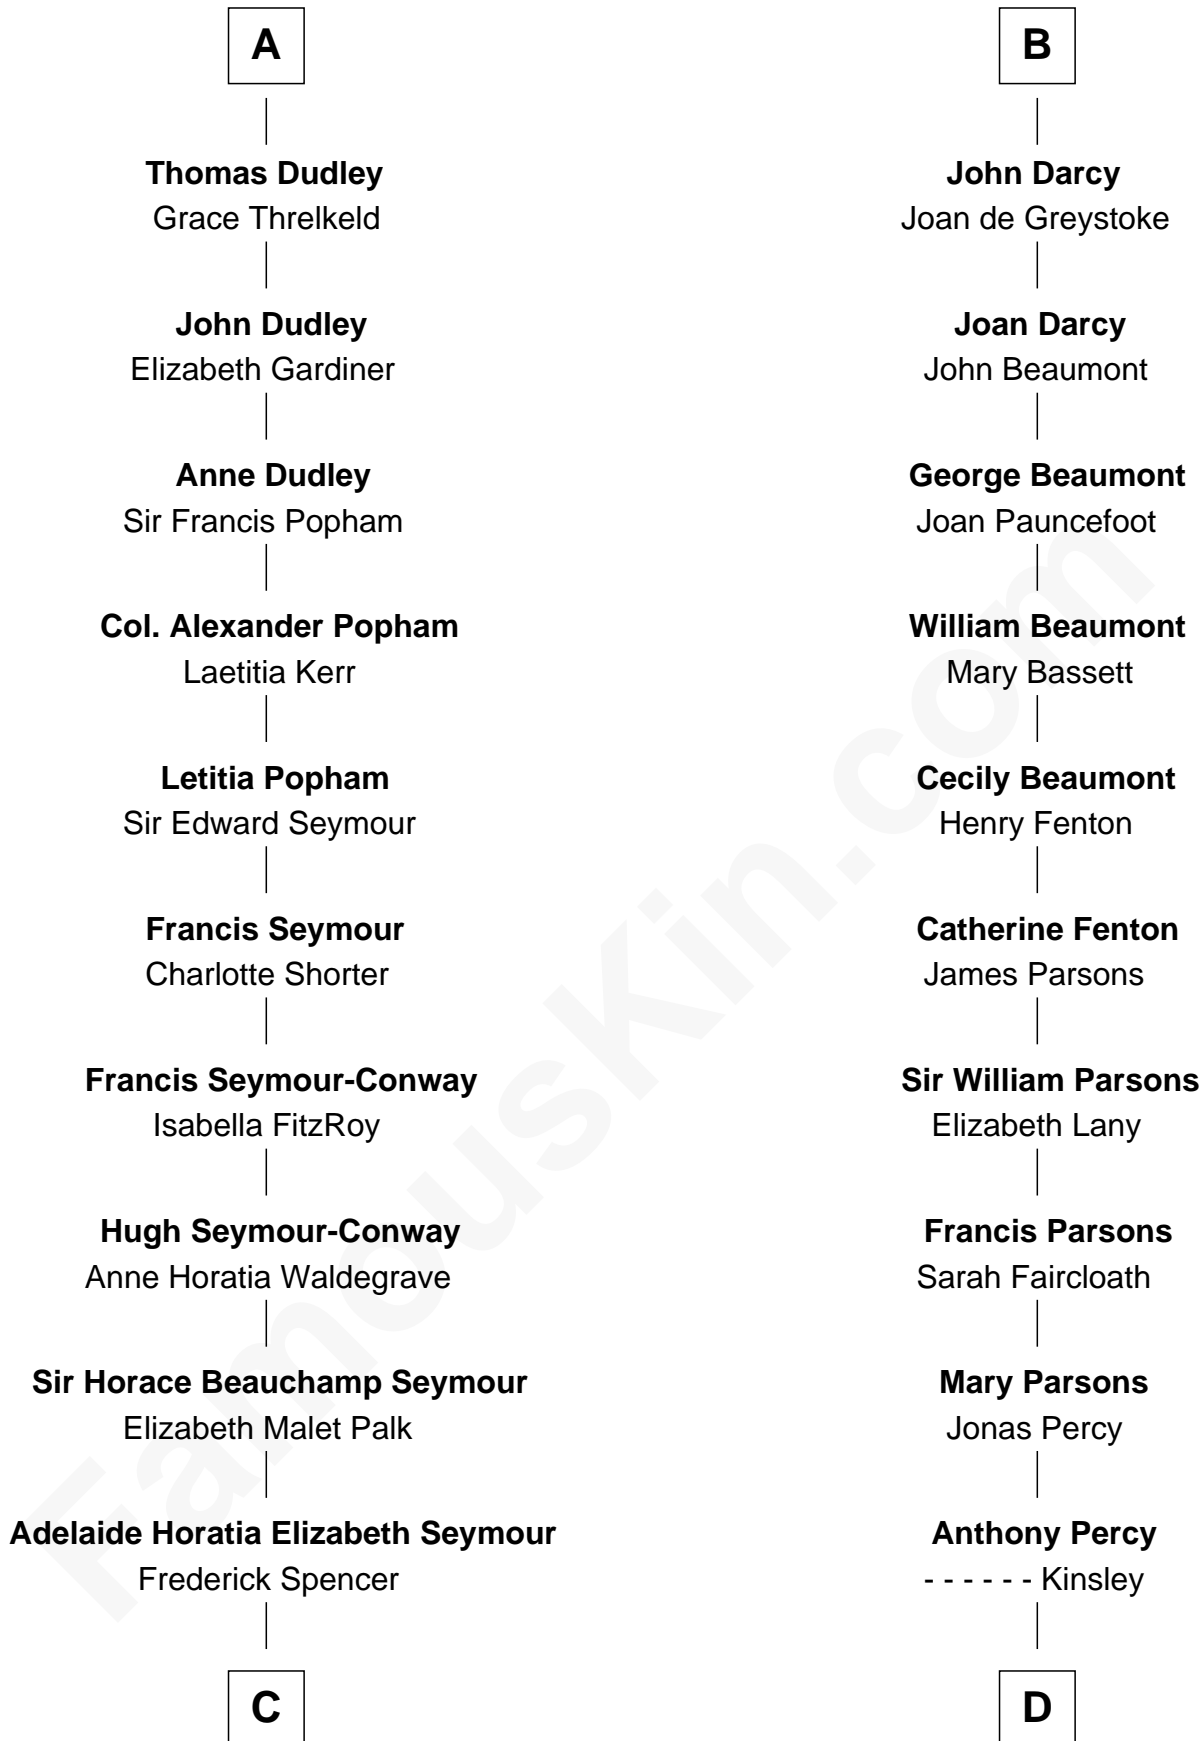

FamousKin.com

Relationship Chart of

Prince Harry
Duke of Sussex

21st cousin of

Sir Arthur Conan Doyle
Author, "Sherlock Holmes"

William de Braiose
Eva Marshal

Eve de Braiose
Sir William de Cantilupe

Milicent de Cantilupe
Eudo la Zouche

Eve la Zouche
Sir Maurice de Berkeley

Thomas de Berkeley
Katherine de Clyvedon

Sir John Berkeley
Elizabeth Betteshorne

Elizabeth Berkeley
Sir John Sutton

Sir Edmund Sutton
Matilda Clifford

A

Eleanor de Braiose
Sir Humphrey de Bohun

Humphrey de Bohun
Maud de Fiennes

Humphrey de Bohun
Elizabeth Plantagenet

Eleanor de Bohun
Sir James le Boteler

Pernel le Boteler
Sir Gilbert Talbot

Elizabeth Talbot
Sir Henry de Grey

Margaret de Grey
Sir John Darcy

B

C

Charles Robert Spencer

Margaret Baring

Albert Edward John Spencer

Cynthia Elinor Beatrix Hamilton

Edward John Spencer

Frances Ruth Burke Roche