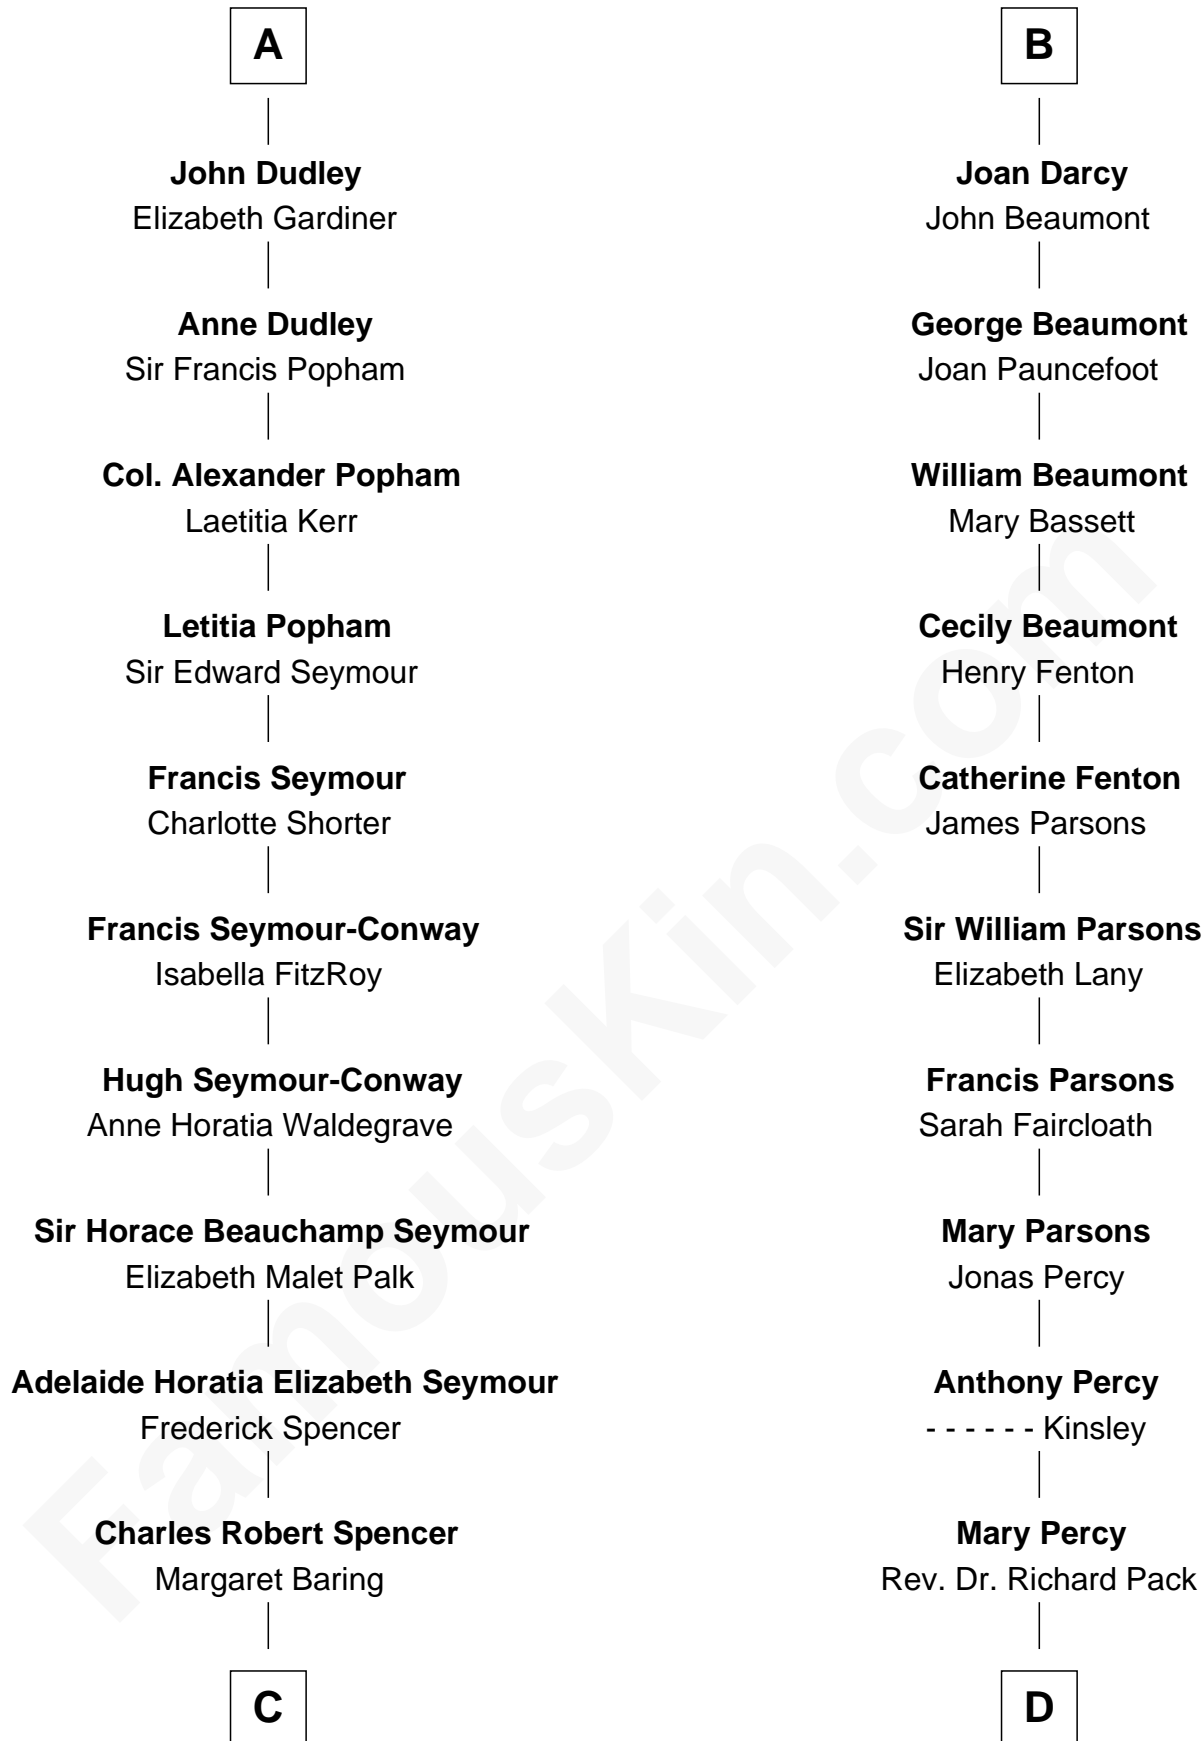

FamousKin.com Relationship Chart of

Prince Harry
Duke of Sussex

20th cousin of

Sir Arthur Conan Doyle
Author, "Sherlock Holmes"

Sir William de Ferrers
Margaret de Quincy

Joan de Ferrers
Sir Thomas de Berkeley

Sir Maurice de Berkeley
Eve la Zouche

Thomas de Berkeley
Katherine de Clyvedon

Sir John Berkeley
Elizabeth Betteshorne

Elizabeth Berkeley
Sir John Sutton

Sir Edmund Sutton
Matilda Clifford

Thomas Dudley
Grace Threlkeld

A

Robert de Ferrers
Alianore de Bohun

Sir John Ferrers
Hawise Muscegros

Sir Robert Ferrers
Joan de la Mote

Sir Robert de Ferrers
Elizabeth Botiller

Sir Robert de Ferrers
Joan Beaufort

Elizabeth Ferrers
Sir John de Greystoke

Joan de Greystoke
John Darcy

B

C

Albert Edward John Spencer

Cynthia Elinor Beatrix Hamilton

Edward John Spencer

Frances Ruth Burke Roche

Princess Diana Frances Spencer