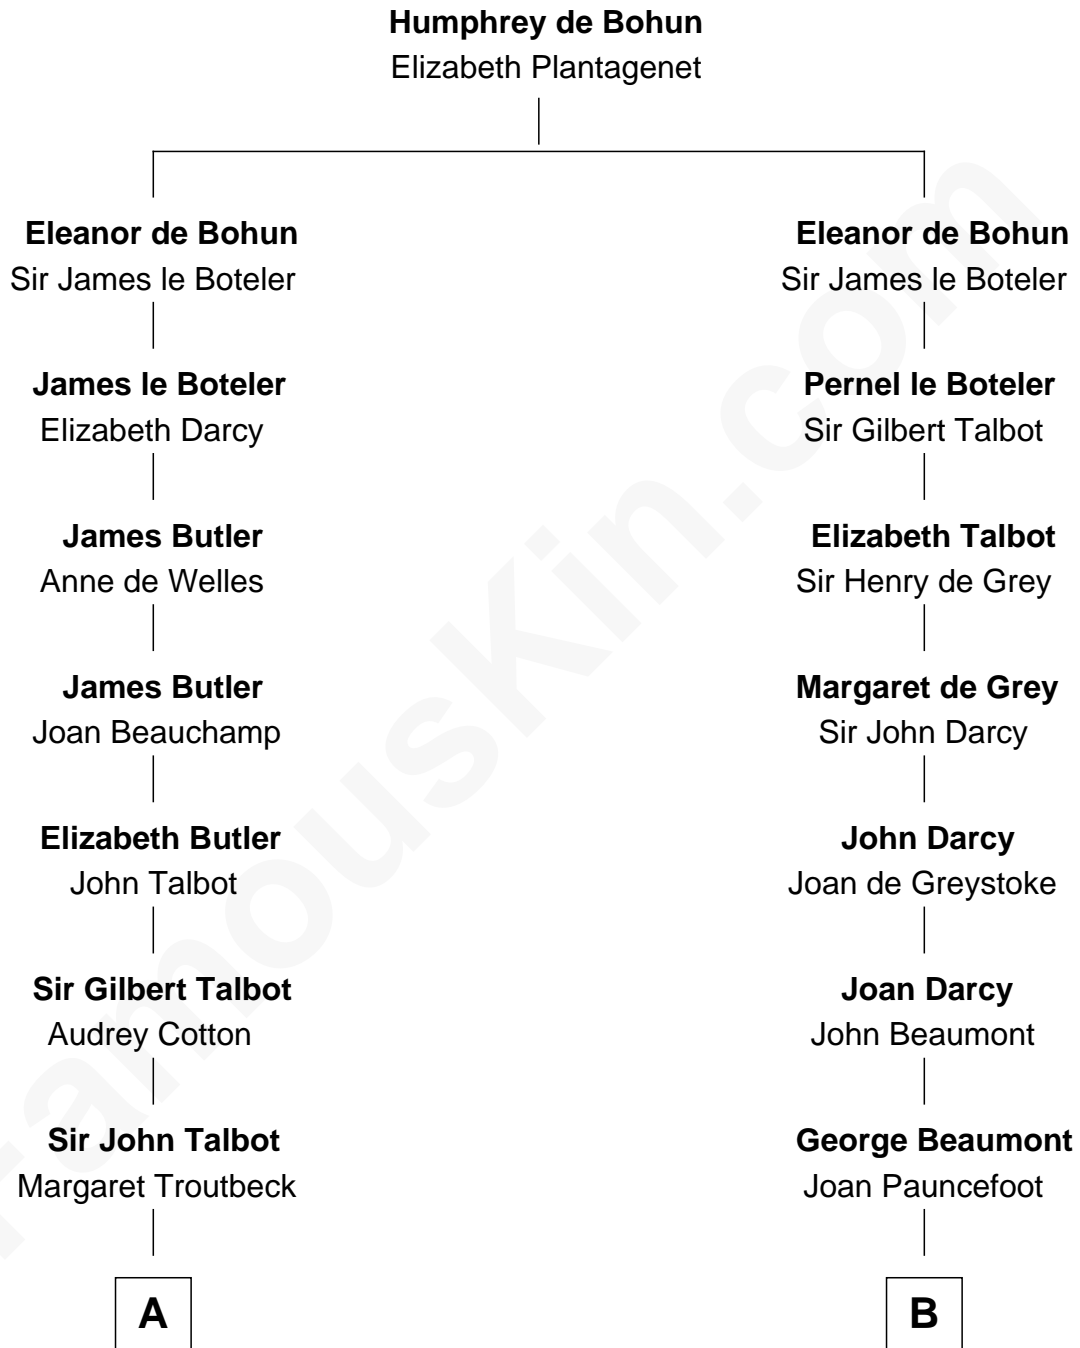

FamousKin.com

Relationship Chart of

Prince Harry

Duke of Sussex

18th cousin 3 times removed of

Sir Arthur Conan Doyle
Author, "Sherlock Holmes"

C

Claude George Bowes-Lyon
Cecilia Nina Cavendish-Bentinck

Elizabeth Bowes-Lyon
George VI, King of the United Kingdom

Elizabeth II, Queen of the United Kingdom
Prince Philip of Edinburgh

Charles III, King of the United Kingdom
Princess Diana Frances Spencer

Prince Harry
Duke of Sussex