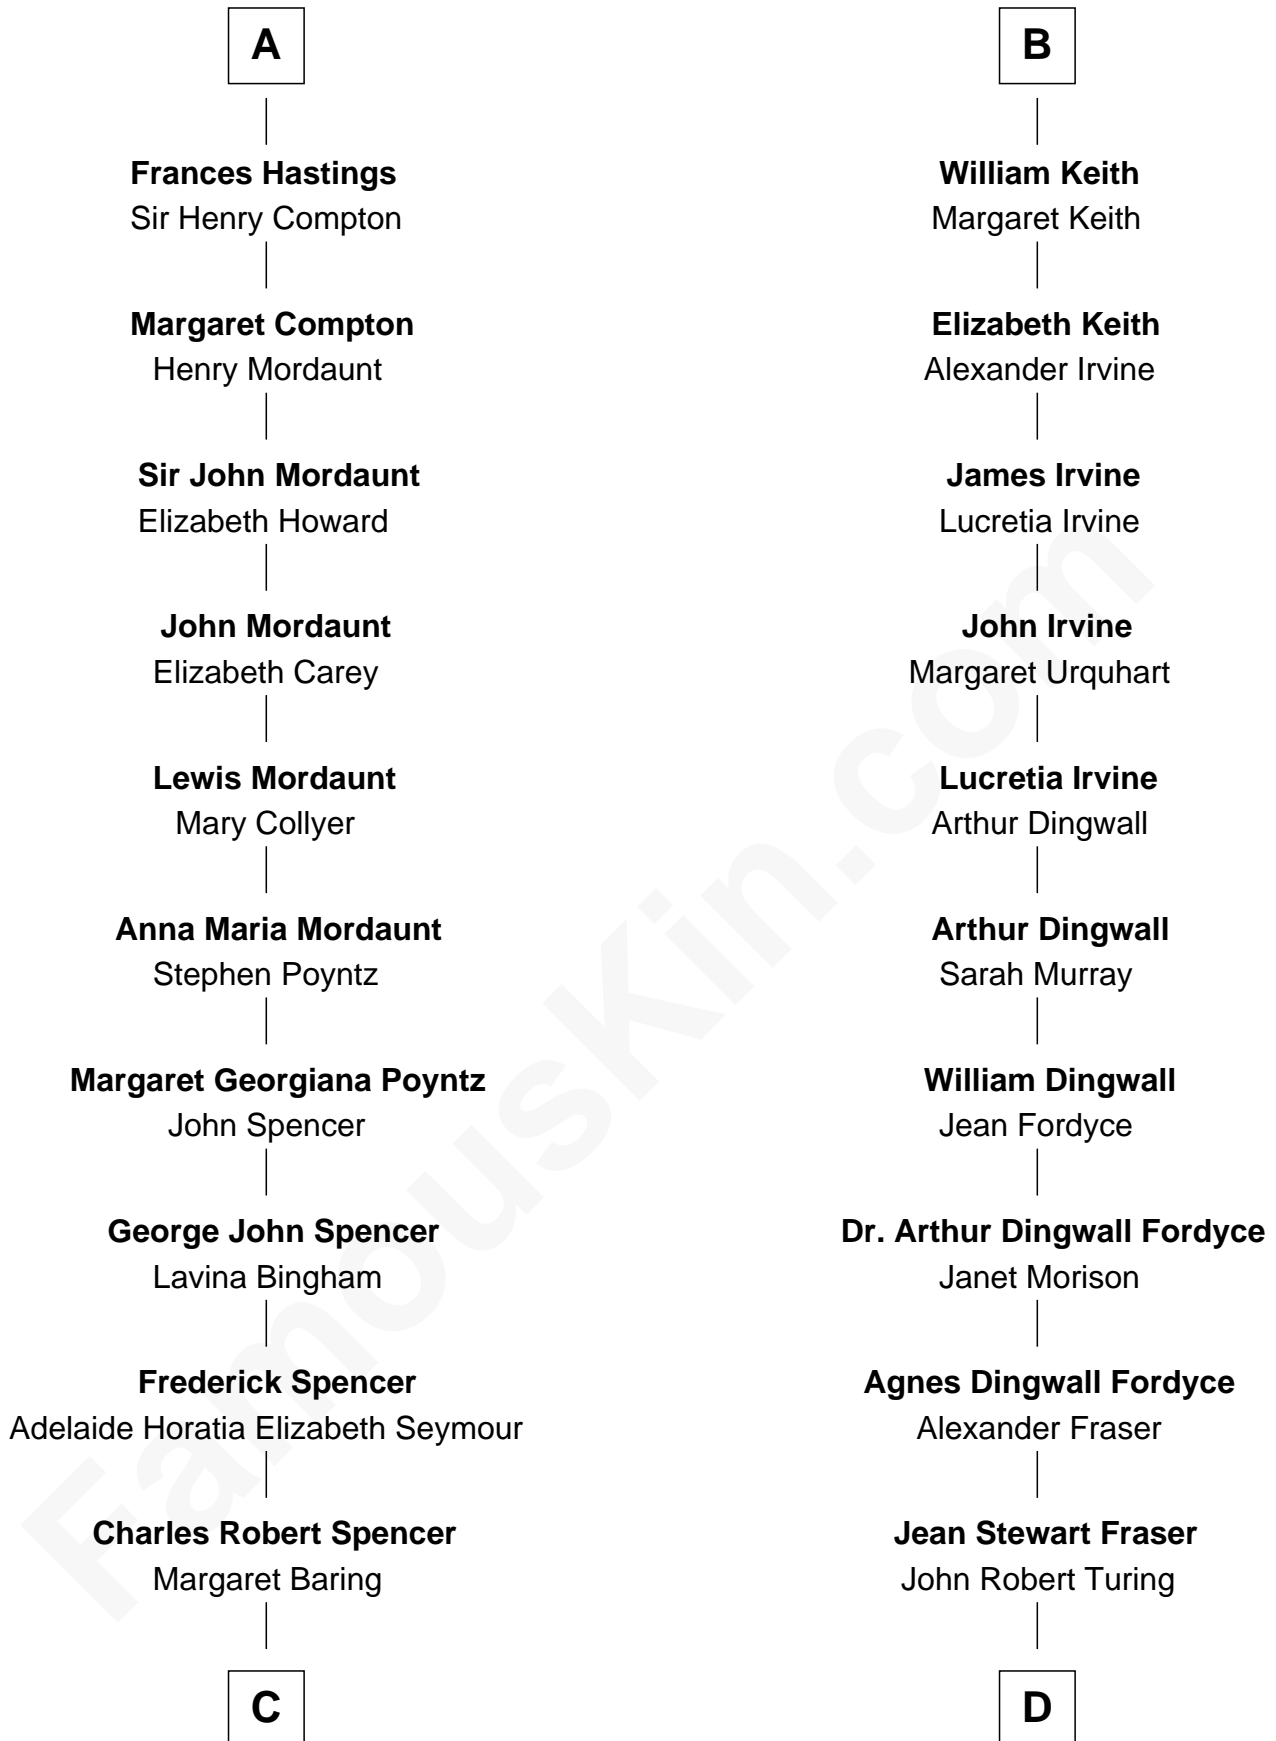

FamousKin.com Relationship Chart of

Prince Harry

Duke of Sussex

19th cousin 1 time removed of

Alan Turing

WWII Codebreaker of Nazi Enigma Machine

C

Albert Edward John Spencer
Cynthia Elinor Beatrix Hamilton

Edward John Spencer
Frances Ruth Burke Roche

Princess Diana Frances Spencer
Charles III, King of the United Kingdom

Prince Harry
Duke of Sussex

D

Rev. John Robert Turing
Fanny Montague Boyd

Julius Matheson Turing
Ethel Sara Stoney