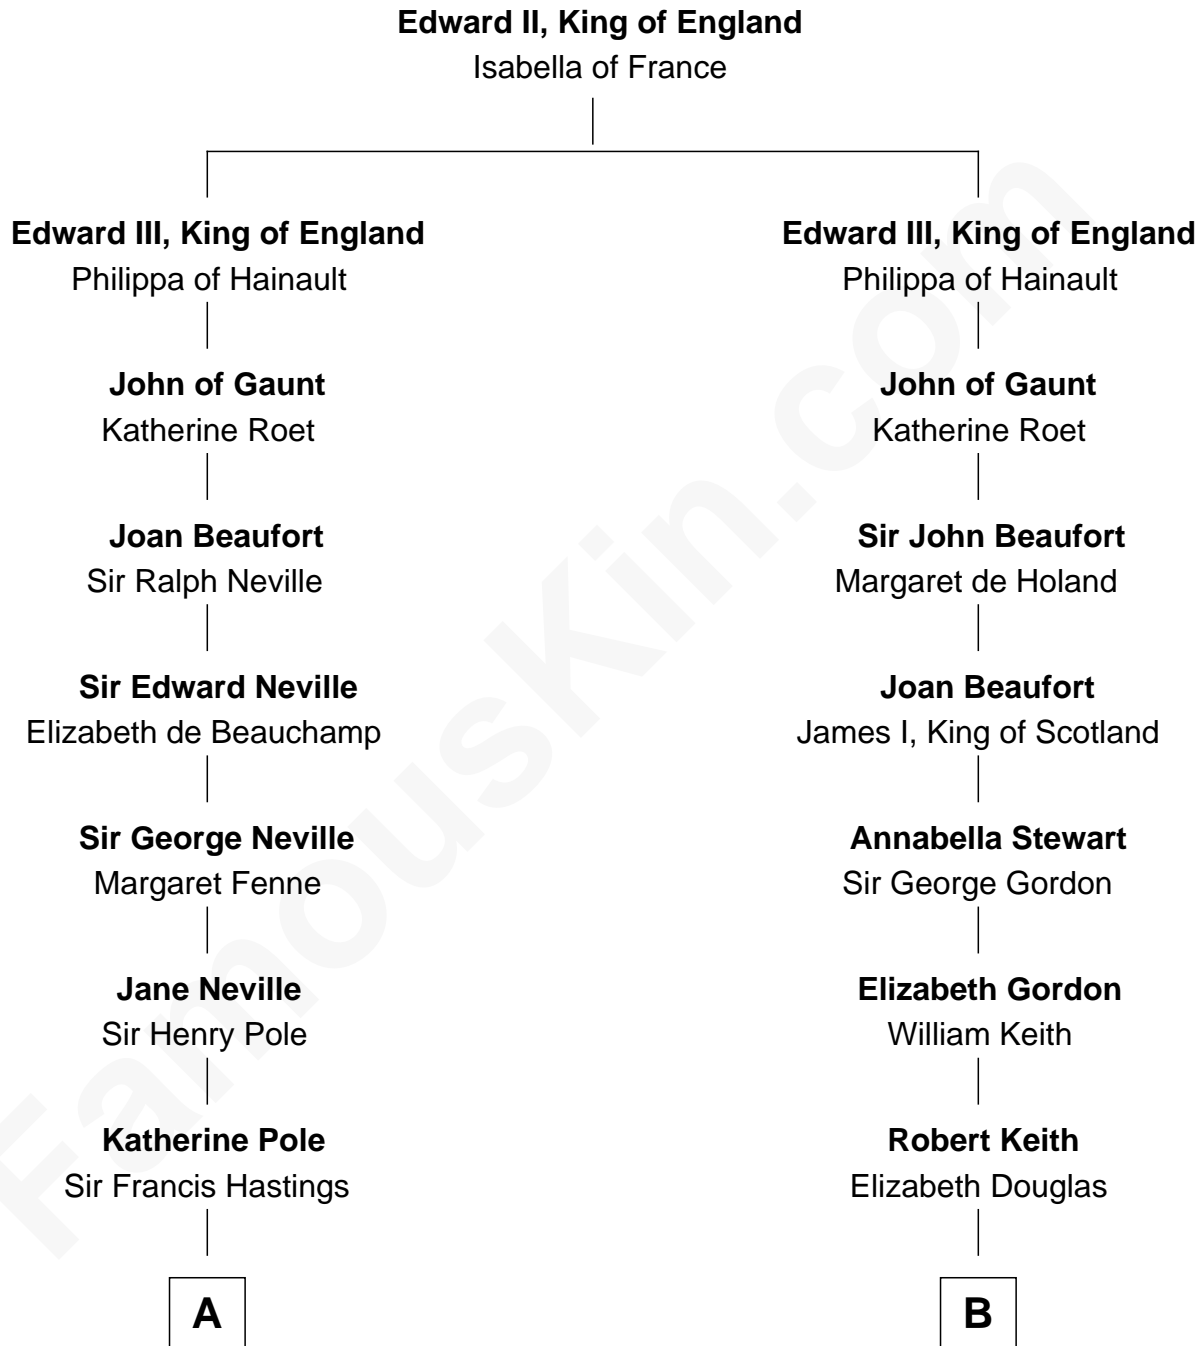

FamousKin.com Relationship Chart of

Prince Harry

Duke of Sussex

19th cousin 1 time removed of

Alan Turing

WWII Codebreaker of Nazi Enigma Machine

C

Albert Edward John Spencer
Cynthia Elinor Beatrix Hamilton

Edward John Spencer
Frances Ruth Burke Roche

Princess Diana Frances Spencer
Charles III, King of the United Kingdom

Prince Harry
Duke of Sussex

D

Rev. John Robert Turing
Fanny Montague Boyd

Julius Matheson Turing
Ethel Sara Stoney