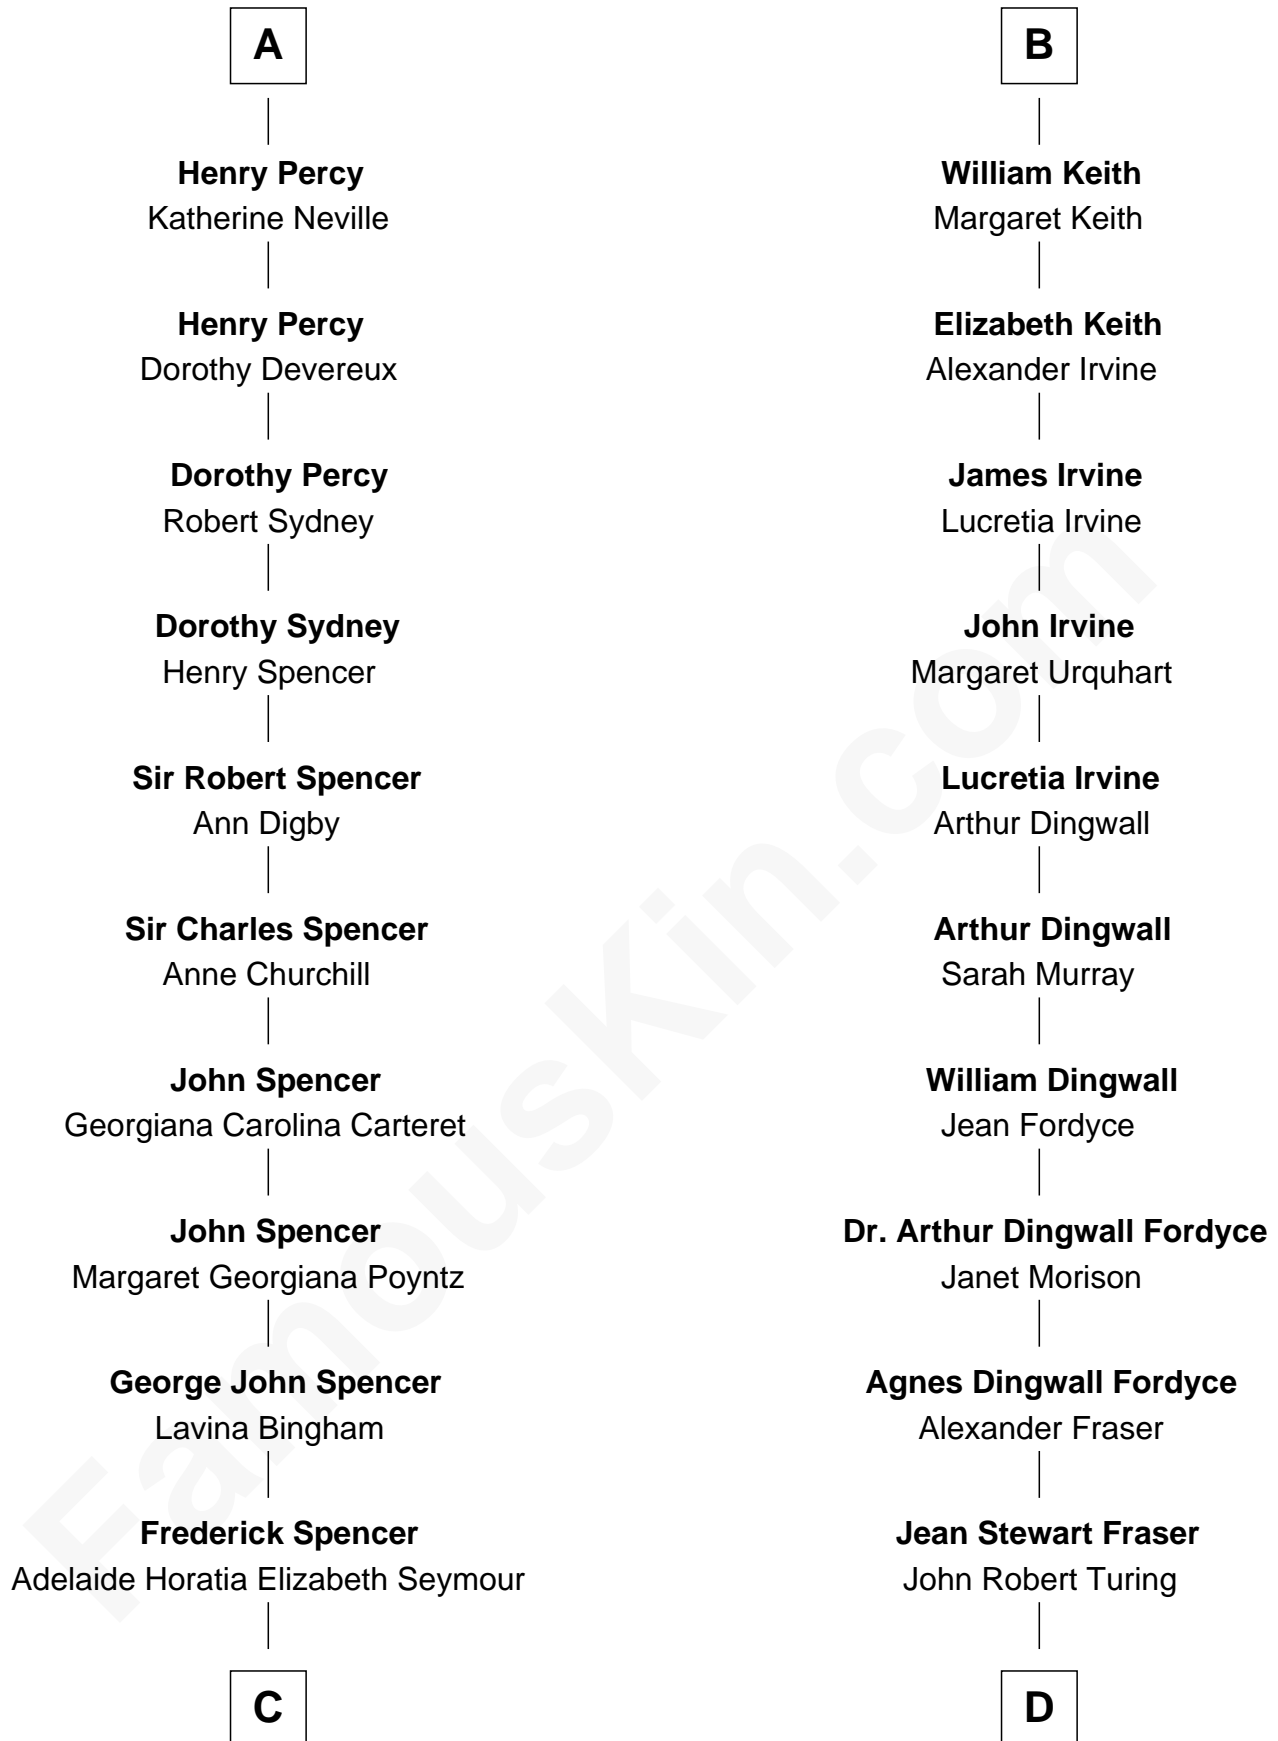

FamousKin.com Relationship Chart of

Prince Harry
Duke of Sussex

19th cousin 2 times removed of

Alan Turing

WWII Codebreaker of Nazi Enigma Machine

Edmund of Woodstock
Margaret Wake

C

Charles Robert Spencer

Margaret Baring

Albert Edward John Spencer

Cynthia Elinor Beatrix Hamilton

Edward John Spencer

Frances Ruth Burke Roche

Princess Diana Frances Spencer

Charles III, King of the United Kingdom

Prince Harry