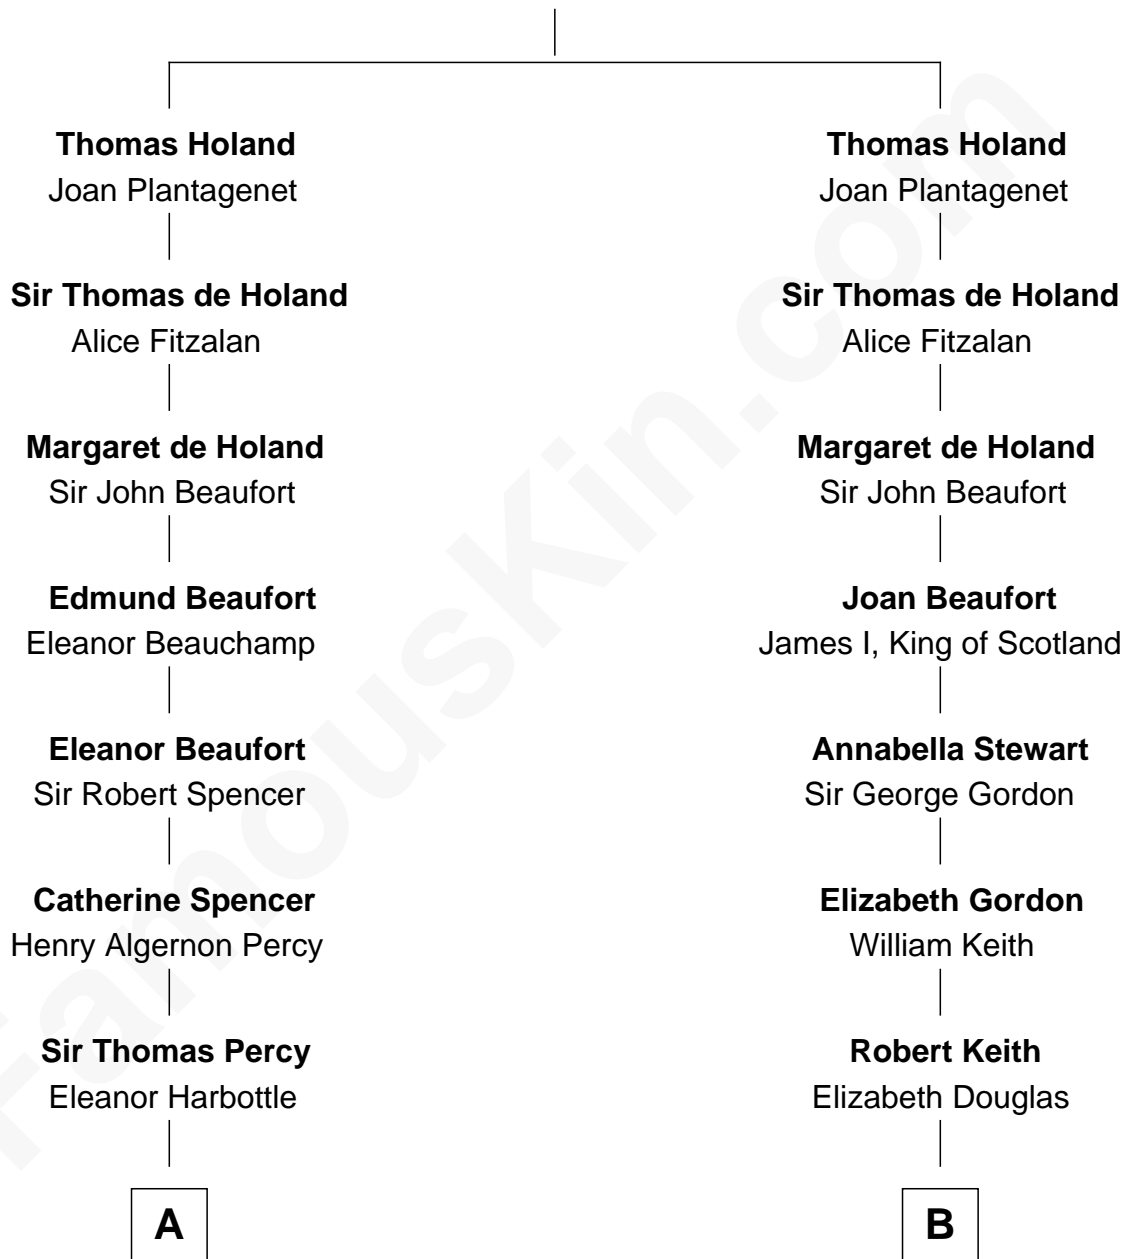

FamousKin.com Relationship Chart of

Prince Harry
Duke of Sussex

19th cousin 2 times removed of

Alan Turing

WWII Codebreaker of Nazi Enigma Machine

Sir Robert de Holland
Maude la Zouche

C

Charles Robert Spencer

Margaret Baring

Albert Edward John Spencer

Cynthia Elinor Beatrix Hamilton

Edward John Spencer

Frances Ruth Burke Roche

Princess Diana Frances Spencer

Charles III, King of the United Kingdom

Prince Harry