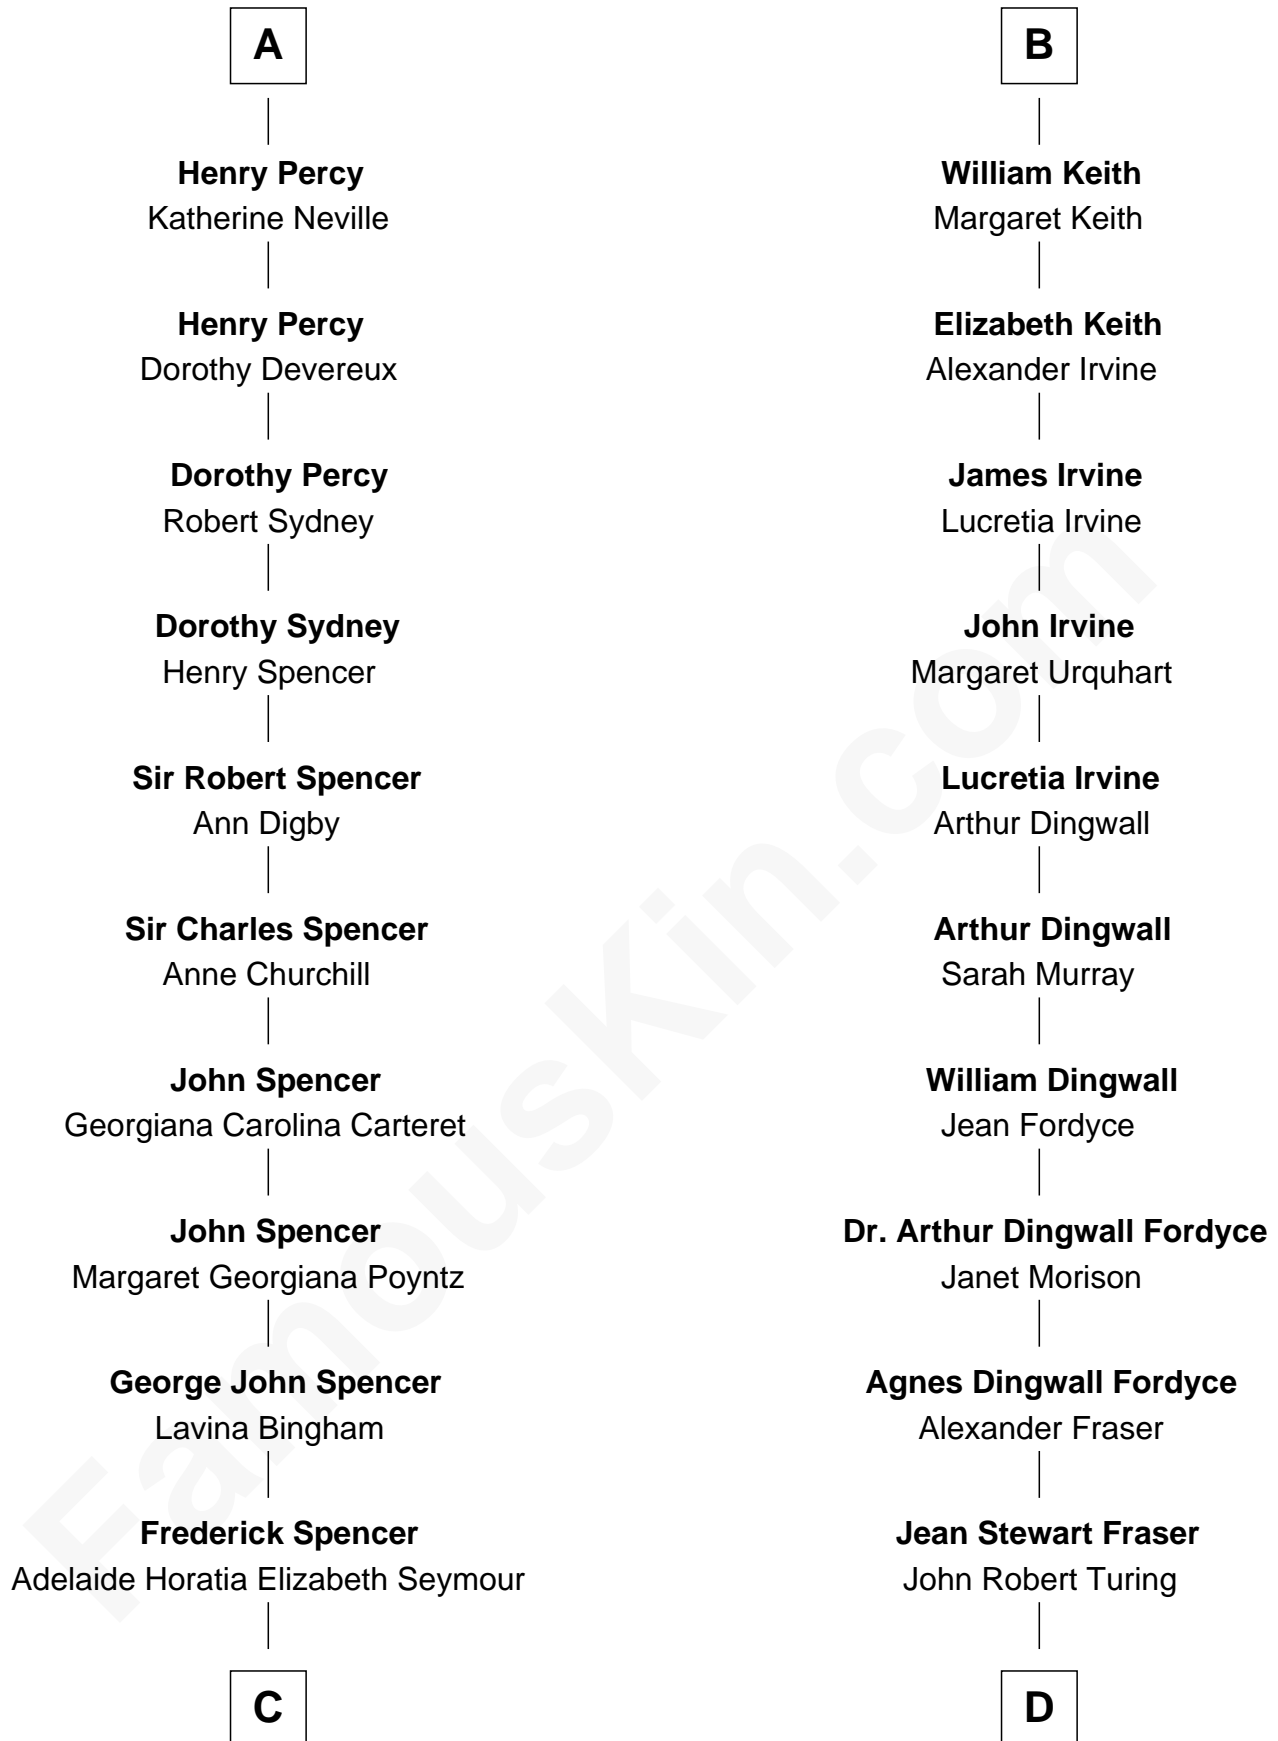

FamousKin.com Relationship Chart of

Prince Harry
Duke of Sussex

19th cousin 2 times removed of

Alan Turing

WWII Codebreaker of Nazi Enigma Machine

Sir Robert de Holland
Maude la Zouche

C

Charles Robert Spencer

Margaret Baring

Albert Edward John Spencer

Cynthia Elinor Beatrix Hamilton

Edward John Spencer

Frances Ruth Burke Roche

Princess Diana Frances Spencer

Charles III, King of the United Kingdom

Prince Harry