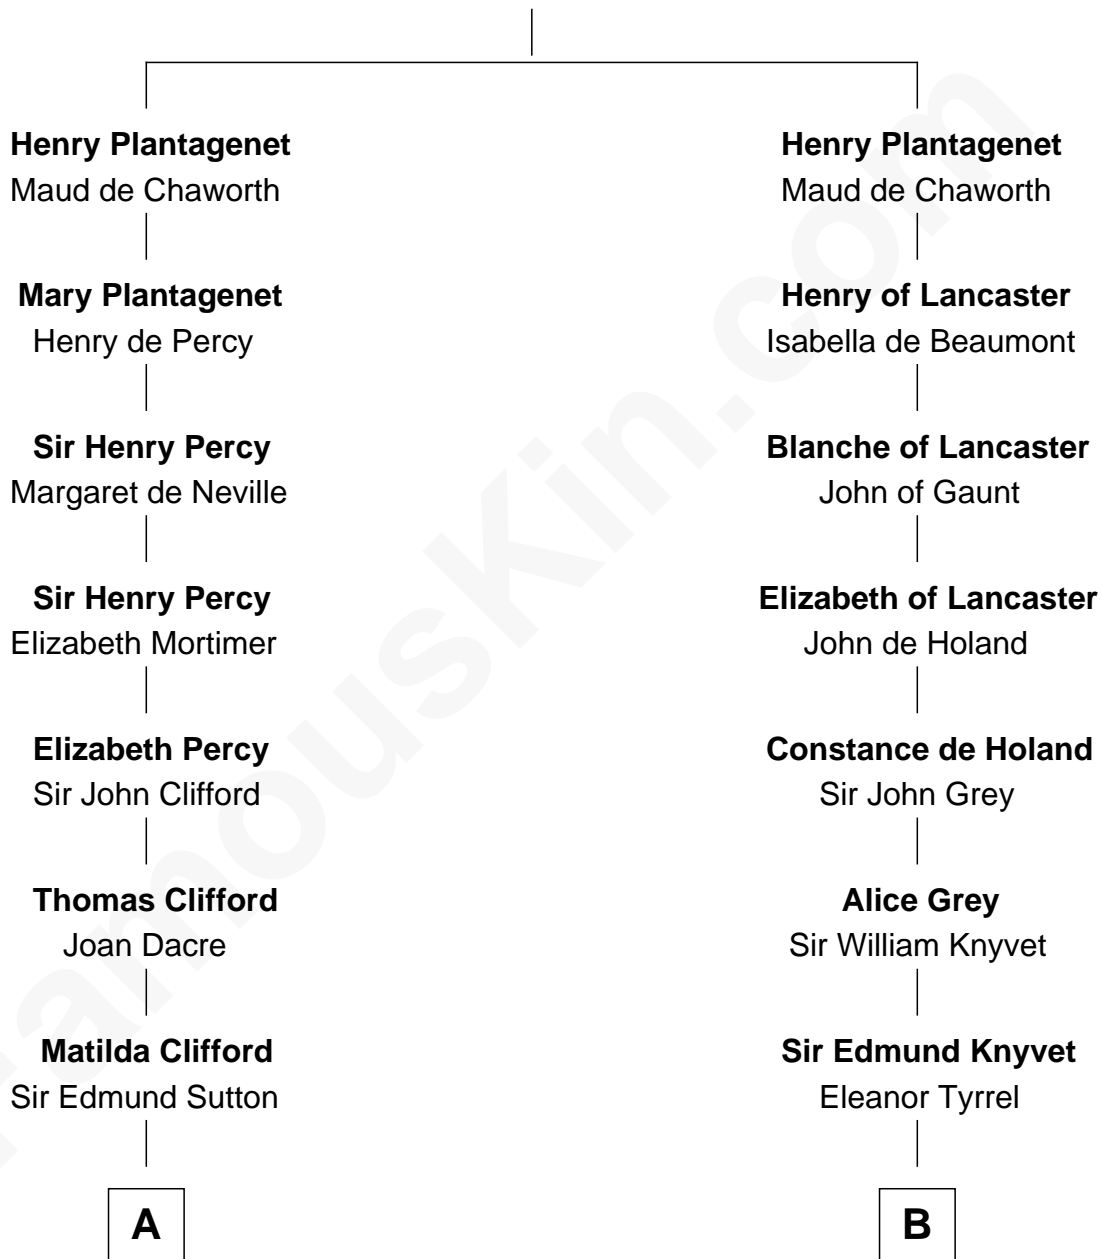

FamousKin.com Relationship Chart of

Prince Harry
Duke of Sussex

21st cousin of

Tilda Swinton
Movie Actress

Edmund Plantagenet
Blanche of Artois

C

Charles Robert Spencer

Margaret Baring

Albert Edward John Spencer

Cynthia Elinor Beatrix Hamilton

Edward John Spencer

Frances Ruth Burke Roche

Princess Diana Frances Spencer

Charles III, King of the United Kingdom

Prince Harry

Duke of Sussex

D

Albany Fetherstonhaugh

Evelyn Gertrude Astell

Gertrude Clare Fetherstonhaugh

Cecil George Herbert Alers-Hankey

Mariora Beatrice Evelyn Rochfort Alers-Hankey

Alan Henry Campbell Swinton

Sir John Swinton