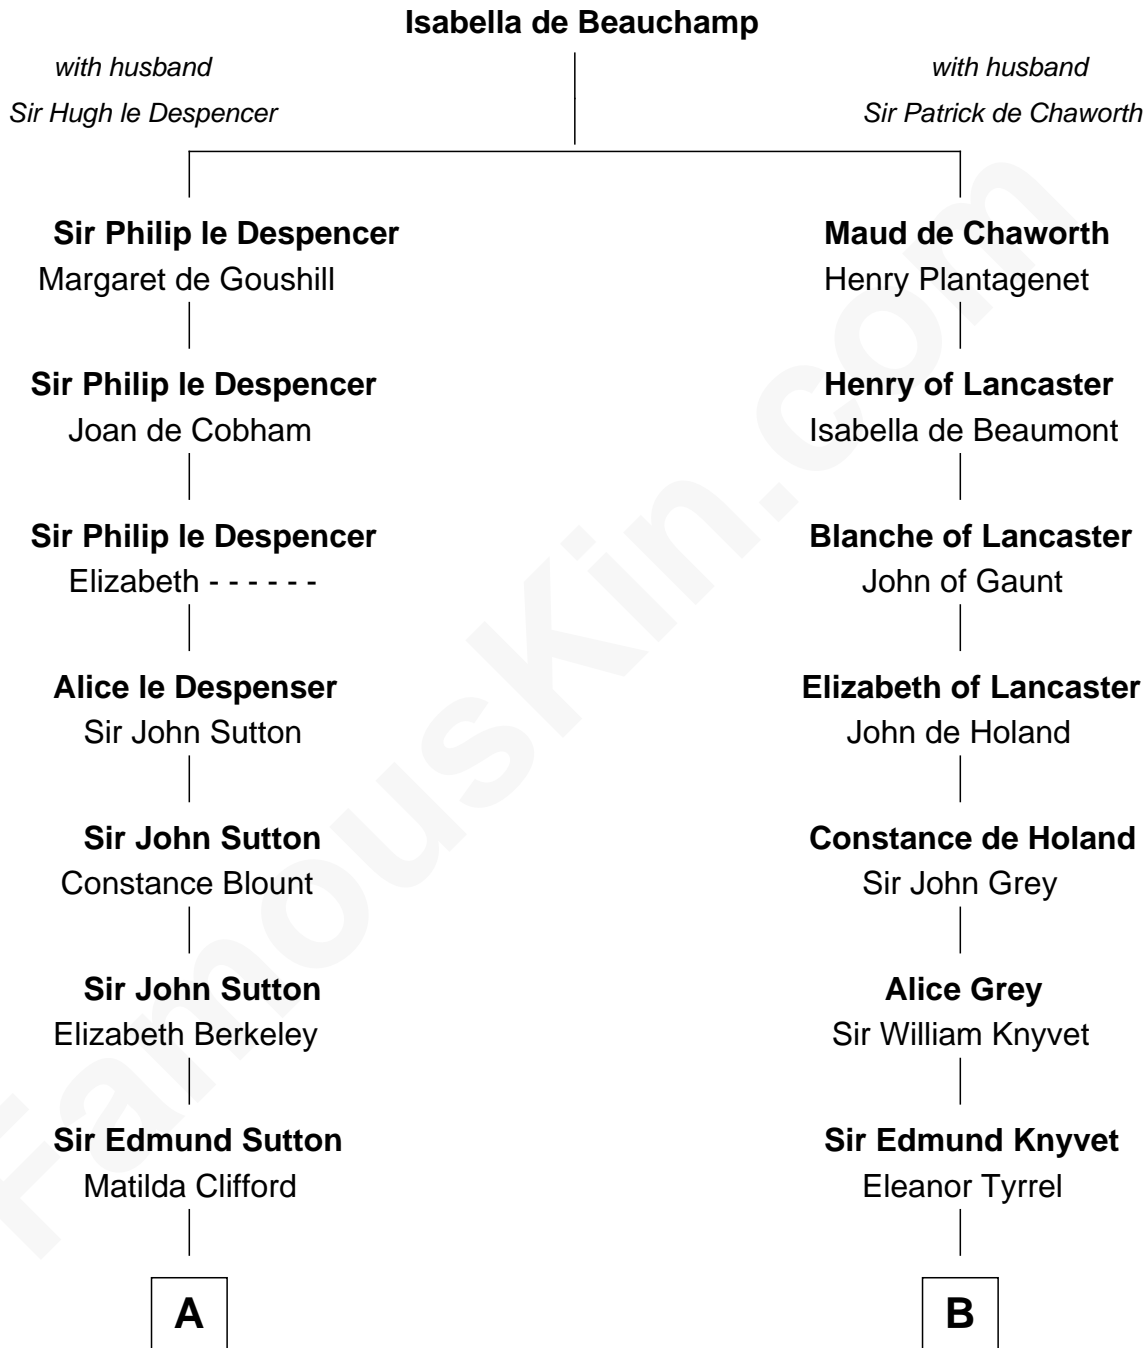

FamousKin.com Relationship Chart of

Prince Harry
Duke of Sussex

21st cousin of

Tilda Swinton
Movie Actress

C

Charles Robert Spencer

Margaret Baring

Albert Edward John Spencer

Cynthia Elinor Beatrix Hamilton

Edward John Spencer

Frances Ruth Burke Roche

Princess Diana Frances Spencer

Charles III, King of the United Kingdom

Prince Harry

Duke of Sussex

D

Albany Fetherstonhaugh

Evelyn Gertrude Astell

Gertrude Clare Fetherstonhaugh

Cecil George Herbert Alers-Hankey

Mariora Beatrice Evelyn Rochfort Alers-Hankey

Alan Henry Campbell Swinton

Sir John Swinton

Judith Balfour Killen