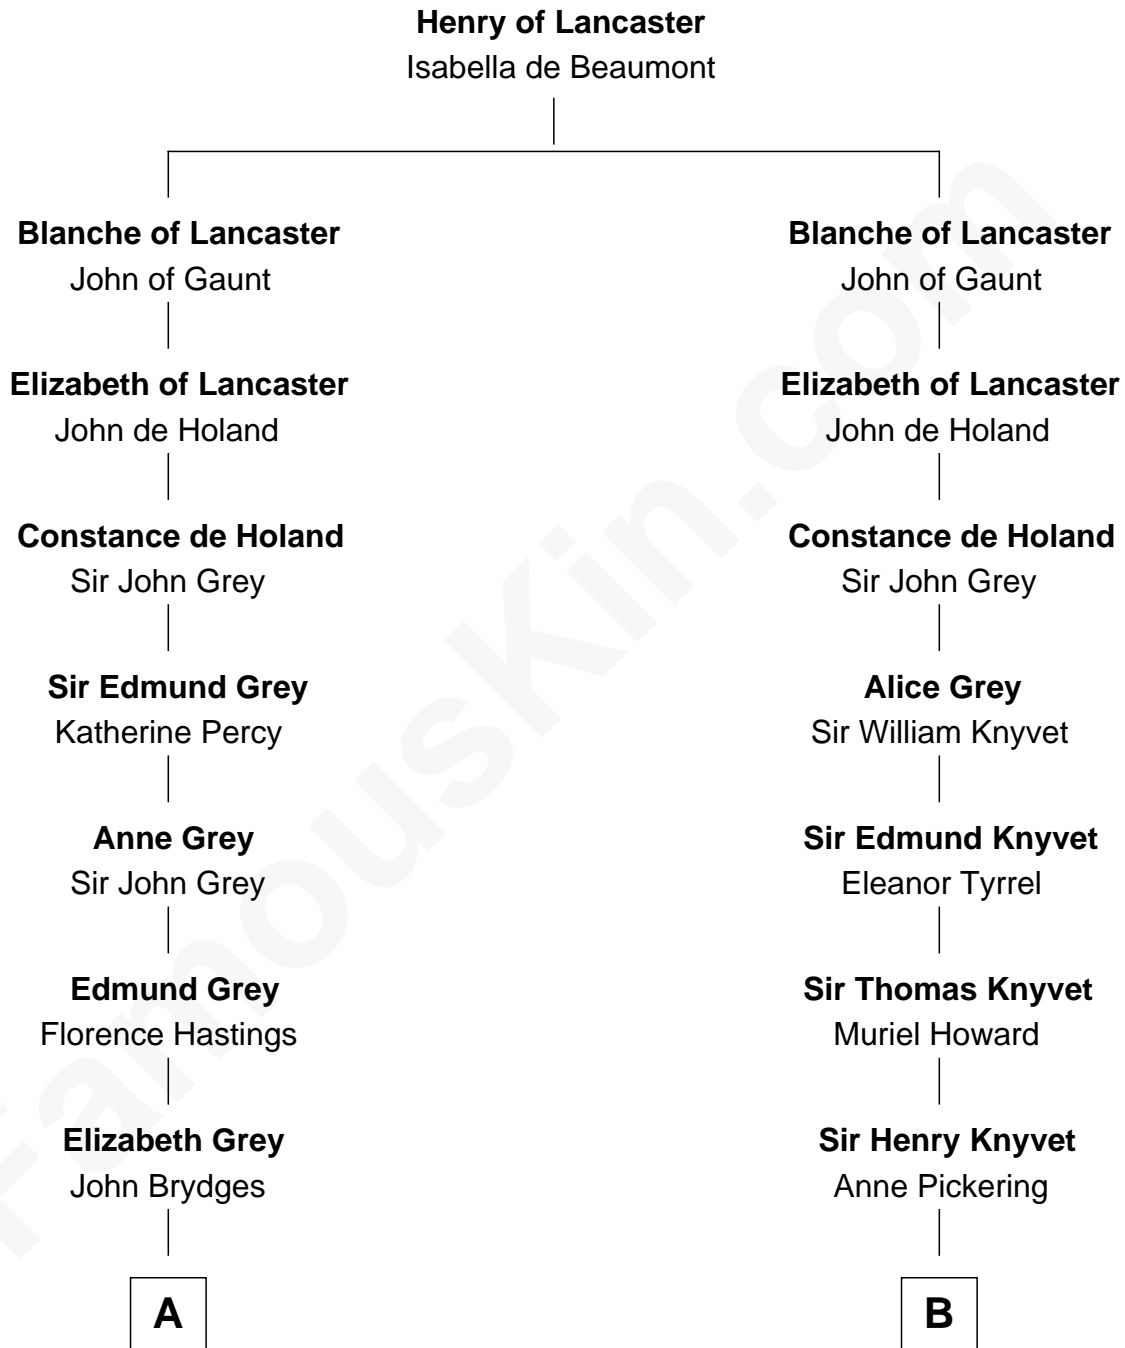

FamousKin.com Relationship Chart of

Prince Harry
Duke of Sussex

19th cousin 2 times removed of

Tilda Swinton
Movie Actress

C

Charles Robert Spencer

Margaret Baring

Albert Edward John Spencer

Cynthia Elinor Beatrix Hamilton

Edward John Spencer

Frances Ruth Burke Roche

Princess Diana Frances Spencer

Charles III, King of the United Kingdom

Prince Harry

Duke of Sussex

D