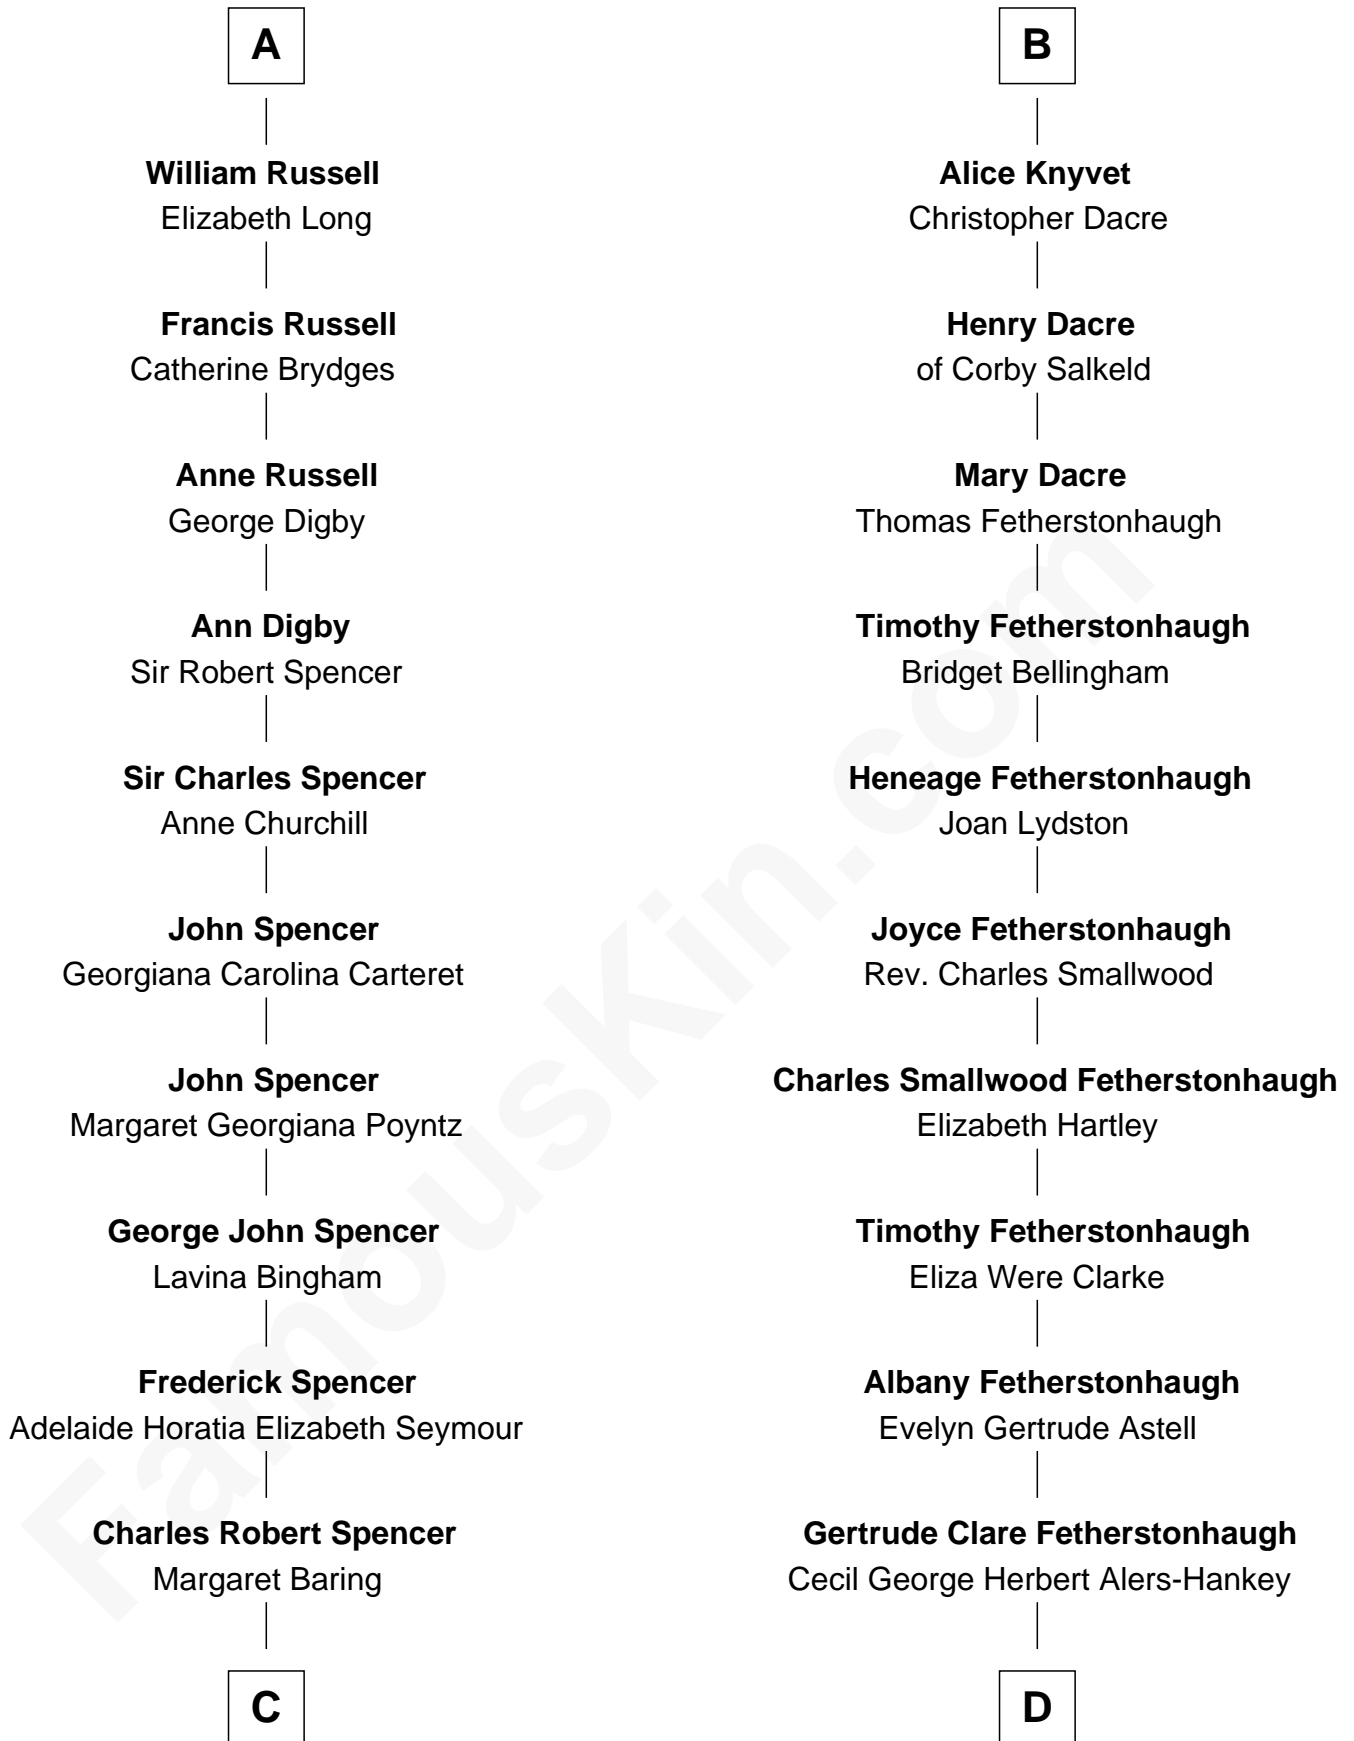

FamousKin.com Relationship Chart of

Prince Harry
Duke of Sussex

19th cousin 1 time removed of

Tilda Swinton
Movie Actress

Sir Robert de Scales
Katherine d'Ufford

C

Albert Edward John Spencer

Cynthia Elinor Beatrix Hamilton

Edward John Spencer

Frances Ruth Burke Roche

Princess Diana Frances Spencer

Charles III, King of the United Kingdom

Prince Harry

Duke of Sussex

D

Mariora Beatrice Evelyn Rochfort Alers-Hankey