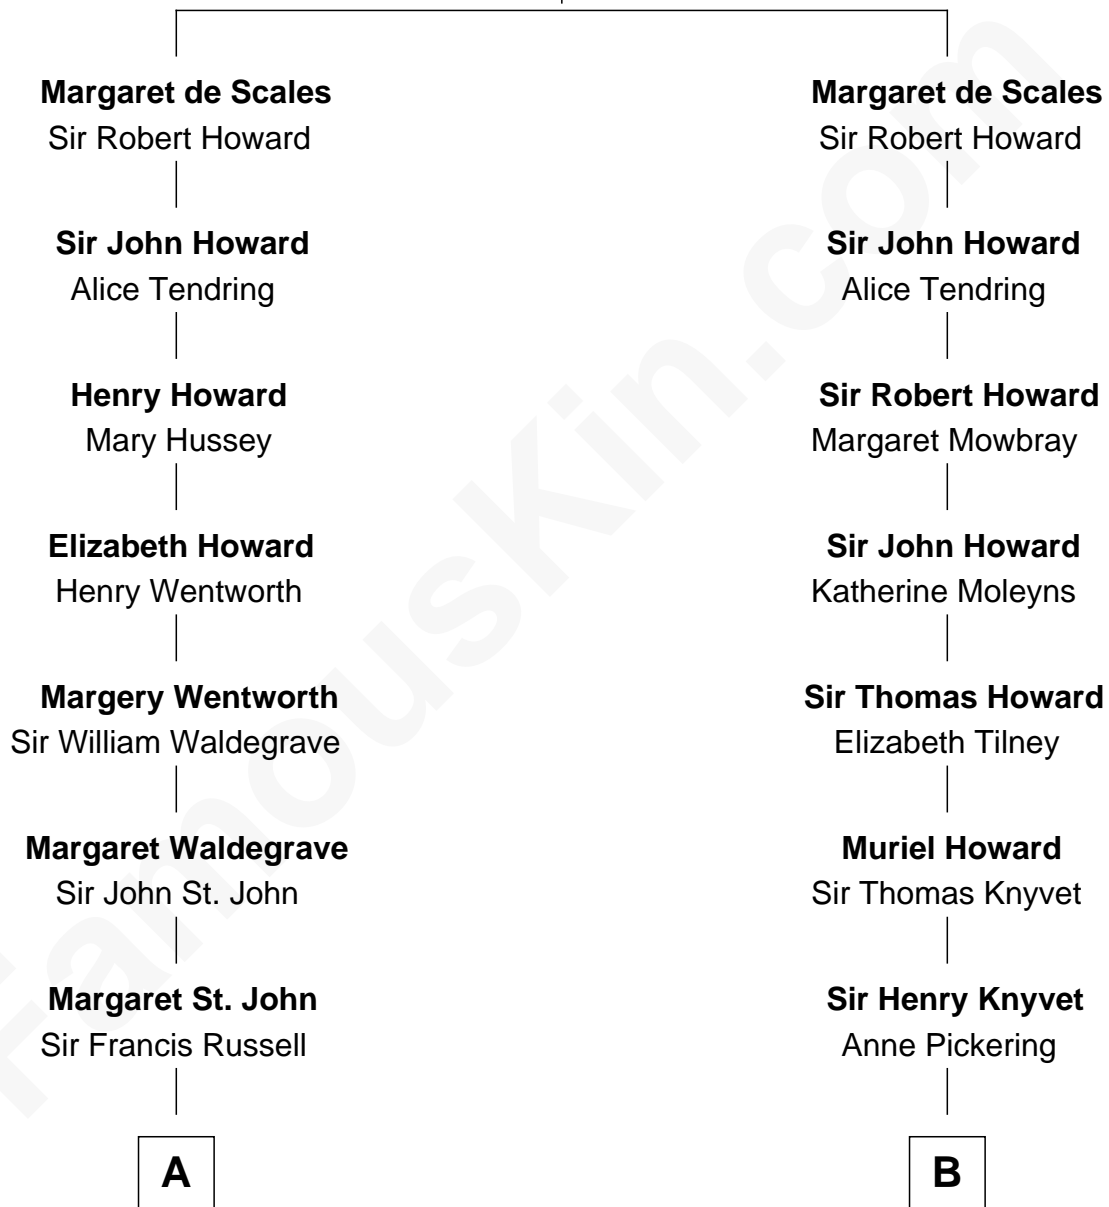

FamousKin.com Relationship Chart of

Prince Harry
Duke of Sussex

19th cousin 1 time removed of

Tilda Swinton
Movie Actress

Sir Robert de Scales
Katherine d'Ufford

C

Albert Edward John Spencer

Cynthia Elinor Beatrix Hamilton

Edward John Spencer

Frances Ruth Burke Roche

Princess Diana Frances Spencer

Charles III, King of the United Kingdom

Prince Harry

Duke of Sussex

D

Mariora Beatrice Evelyn Rochfort Alers-Hankey