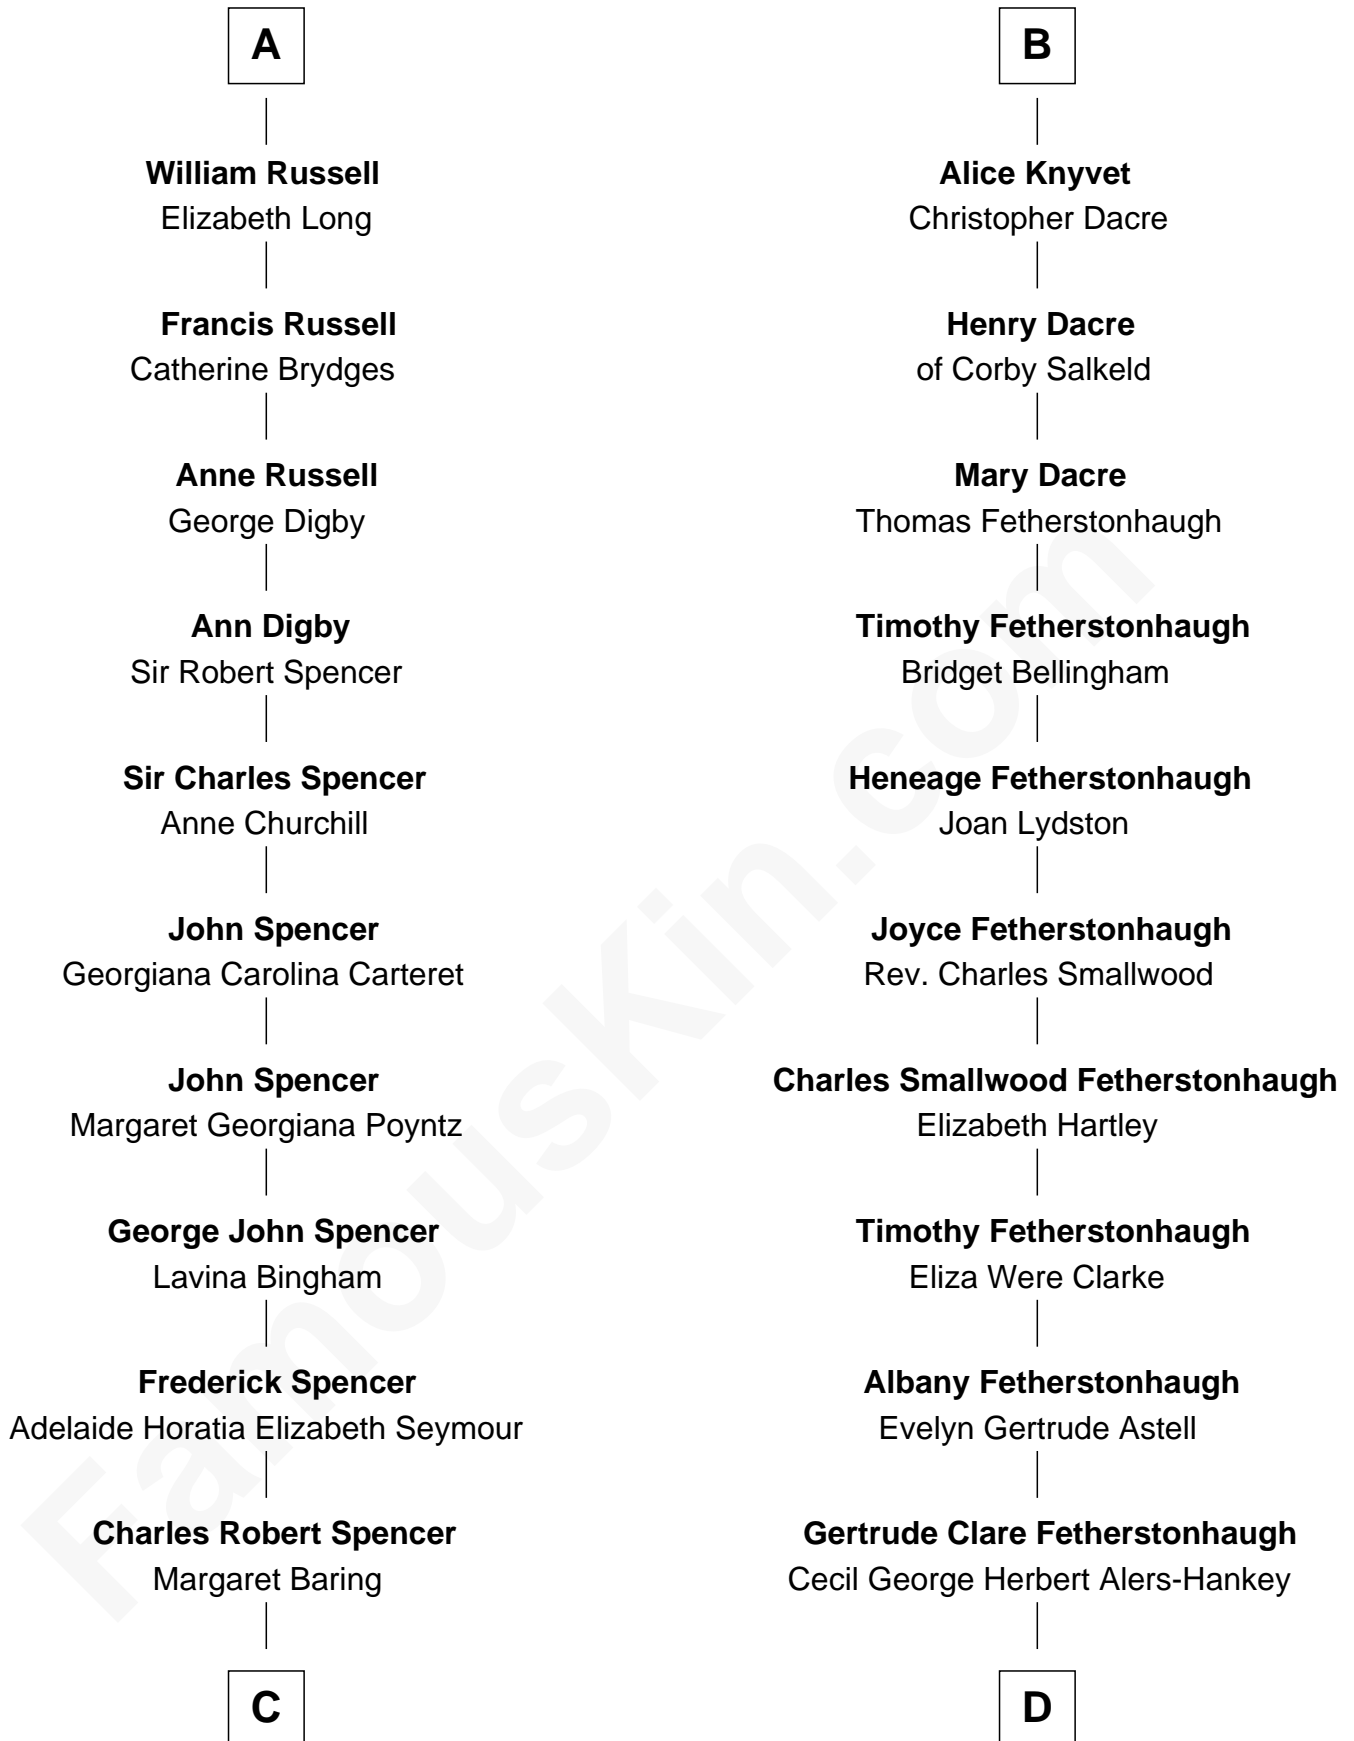

FamousKin.com Relationship Chart of

Prince Harry
Duke of Sussex

19th cousin 1 time removed of

Tilda Swinton
Movie Actress

Sir John Howard
Alice de Bois

C

Albert Edward John Spencer
Cynthia Elinor Beatrix Hamilton

Edward John Spencer
Frances Ruth Burke Roche

Princess Diana Frances Spencer
Charles III, King of the United Kingdom

Prince Harry
Duke of Sussex

D

Mariora Beatrice Evelyn Rochfort Alers-Hankey
Alan Henry Campbell Swinton