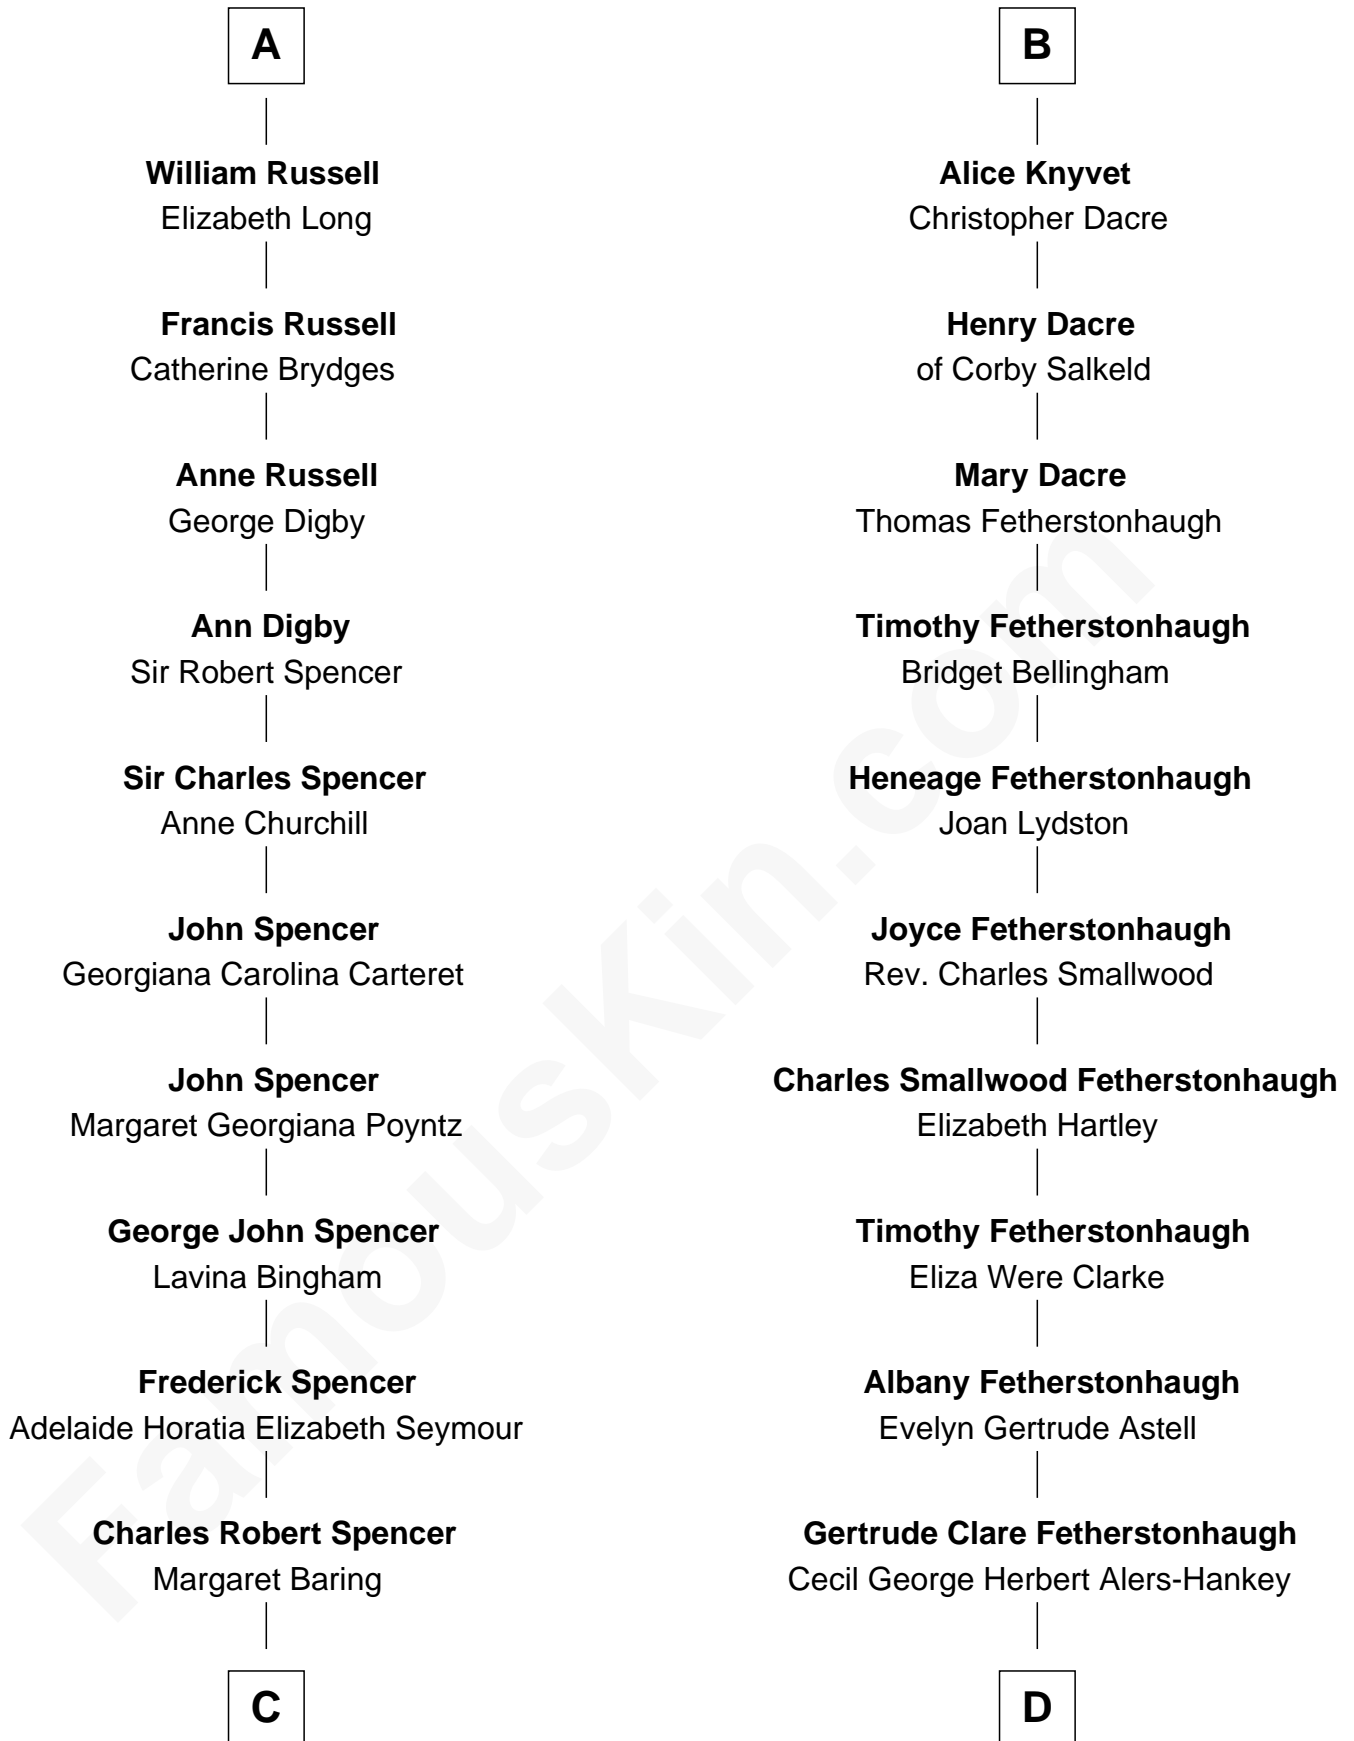

FamousKin.com Relationship Chart of

Prince Harry
Duke of Sussex

19th cousin 1 time removed of

Tilda Swinton
Movie Actress

William Mylde

C

Albert Edward John Spencer

Cynthia Elinor Beatrix Hamilton

Edward John Spencer

Frances Ruth Burke Roche

Princess Diana Frances Spencer

Charles III, King of the United Kingdom

Prince Harry

Duke of Sussex

D

Mariora Beatrice Evelyn Rochfort Alers-Hankey