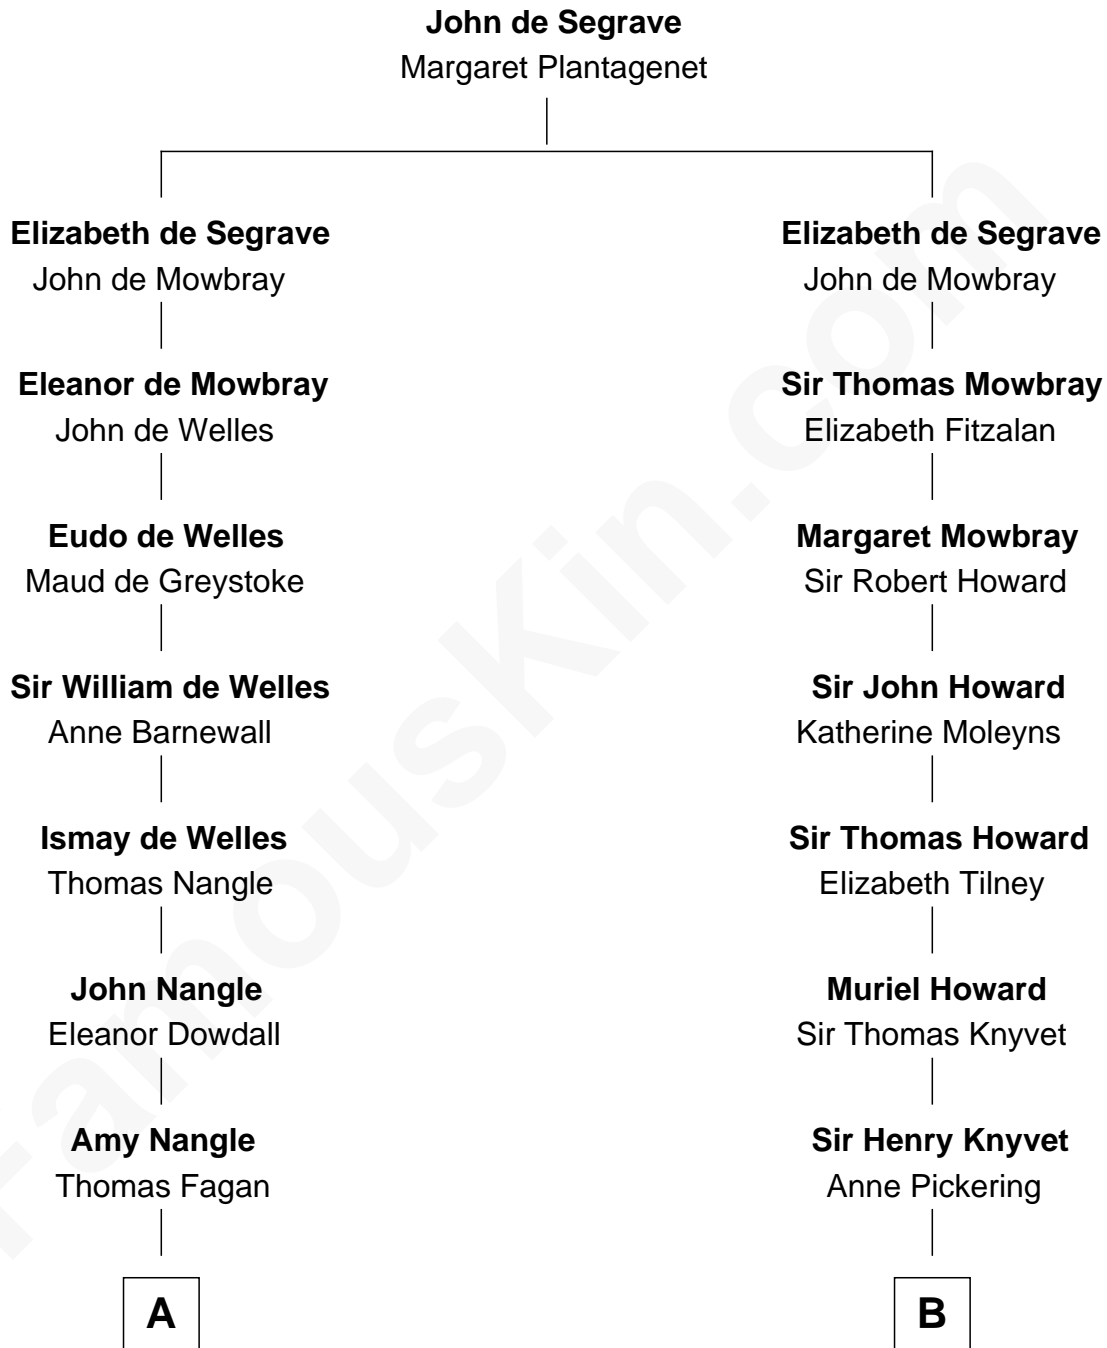

# FamousKin.com Relationship Chart of

**Prince Harry**  
*Duke of Sussex*

19th cousin 1 time removed of

**Tilda Swinton**  
*Movie Actress*

**C**

**Elizabeth Bowes-Lyon**

George VI, King of the United Kingdom

**Elizabeth II, Queen of the United Kingdom**

Prince Philip of Edinburgh

**Charles III, King of the United Kingdom**

Princess Diana Frances Spencer

**Prince Harry**

*Duke of Sussex*

**D**

**Mariora Beatrice Evelyn Rochfort Alers-Hankey**

Alan Henry Campbell Swinton

**Sir John Swinton**

Judith Balfour Killen

**Tilda Swinton**

*Movie Actress*