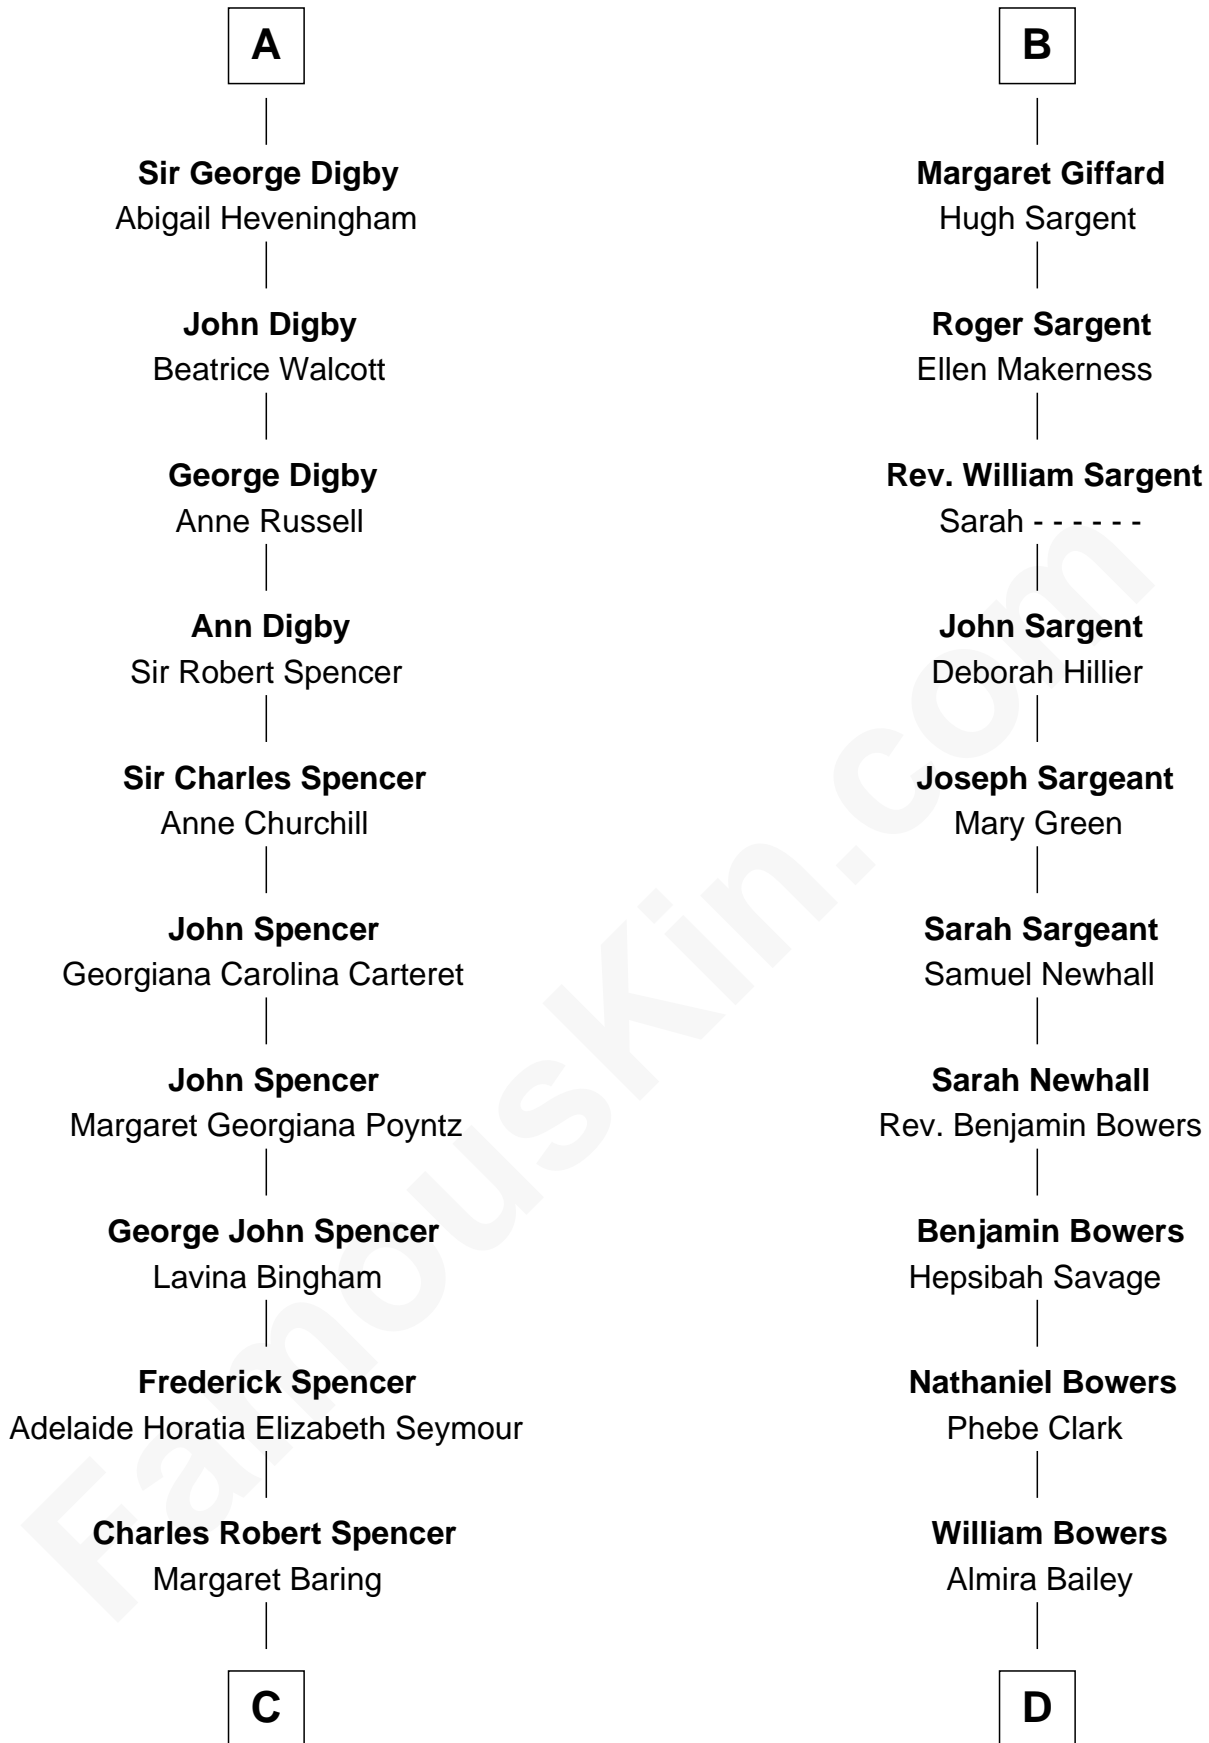

FamousKin.com Relationship Chart of

Prince Harry
Duke of Sussex

20th cousin 1 time removed of

Bob Taft

67th Governor of Ohio

William de la Spine
Margery Durvassal

William de la Spine
Alice de Bruley

Sir Guy de la Spine
Katherine - - - - -

Eleanor Spinney
Sir John Throckmorton

Sir Thomas Throckmorton
Margaret Olney

Sir Robert Throckmorton
Catherine Marrow

Sir George Throckmorton
Katherine Vaux

Anne Throckmorton
John Digby

A

William de la Spine
Alice de Bruley

Sir Guy de la Spine
Katherine - - - - -

Eleanor Spinney
Sir John Throckmorton

Agnes Throckmorton
Thomas Winslow

Agnes Winslow
John Giffard

Roger Giffard
Mary Nanseglos

Nicholas Giffard
Agnes Master

B

C