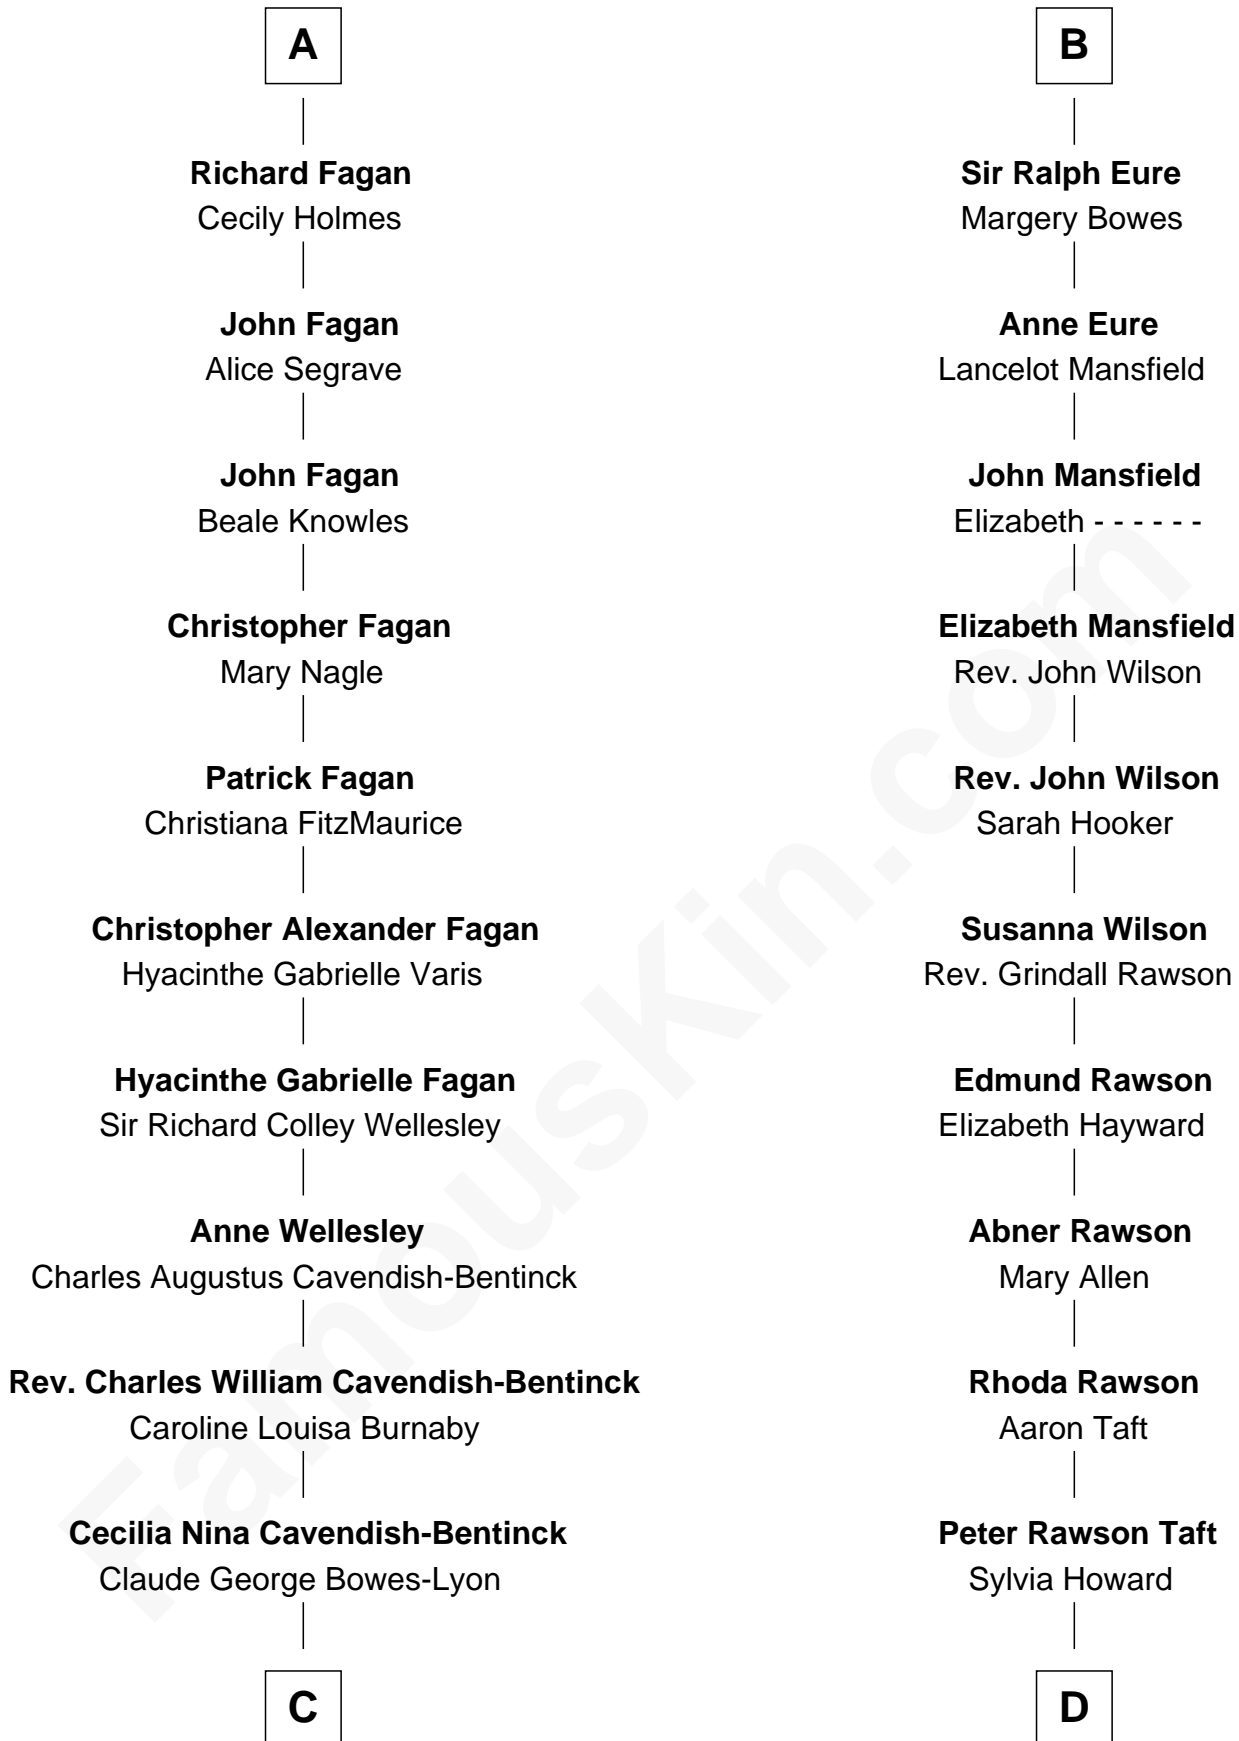

FamousKin.com Relationship Chart of

Prince Harry
Duke of Sussex

20th cousin 1 time removed of

Bob Taft

67th Governor of Ohio

John de Mowbray
Joan of Lancaster

John de Mowbray
Elizabeth de Segrave

Eleanor de Mowbray
John de Welles

Eudo de Welles
Maud de Greystoke

Sir William de Welles
Anne Barnewall

Ismay de Welles
Thomas Nangle

John Nangle
Eleanor Dowdall

Amy Nangle
Thomas Fagan

A

John de Mowbray
Elizabeth de Segrave

Eleanor de Mowbray
John de Welles

Eudo de Welles
Maud de Greystoke

Sir Lionel de Welles
Joan de Waterton

Cecily de Welles
Sir Robert Willoughby

Sir Christopher Willoughby
Margaret Jenney

Elizabeth Willoughby
Sir William Eure

B

C

Elizabeth Bowes-Lyon

George VI, King of the United Kingdom

Elizabeth II, Queen of the United Kingdom

Prince Philip of Edinburgh

Charles III, King of the United Kingdom

Princess Diana Frances Spencer

Prince Harry

Duke of Sussex

D