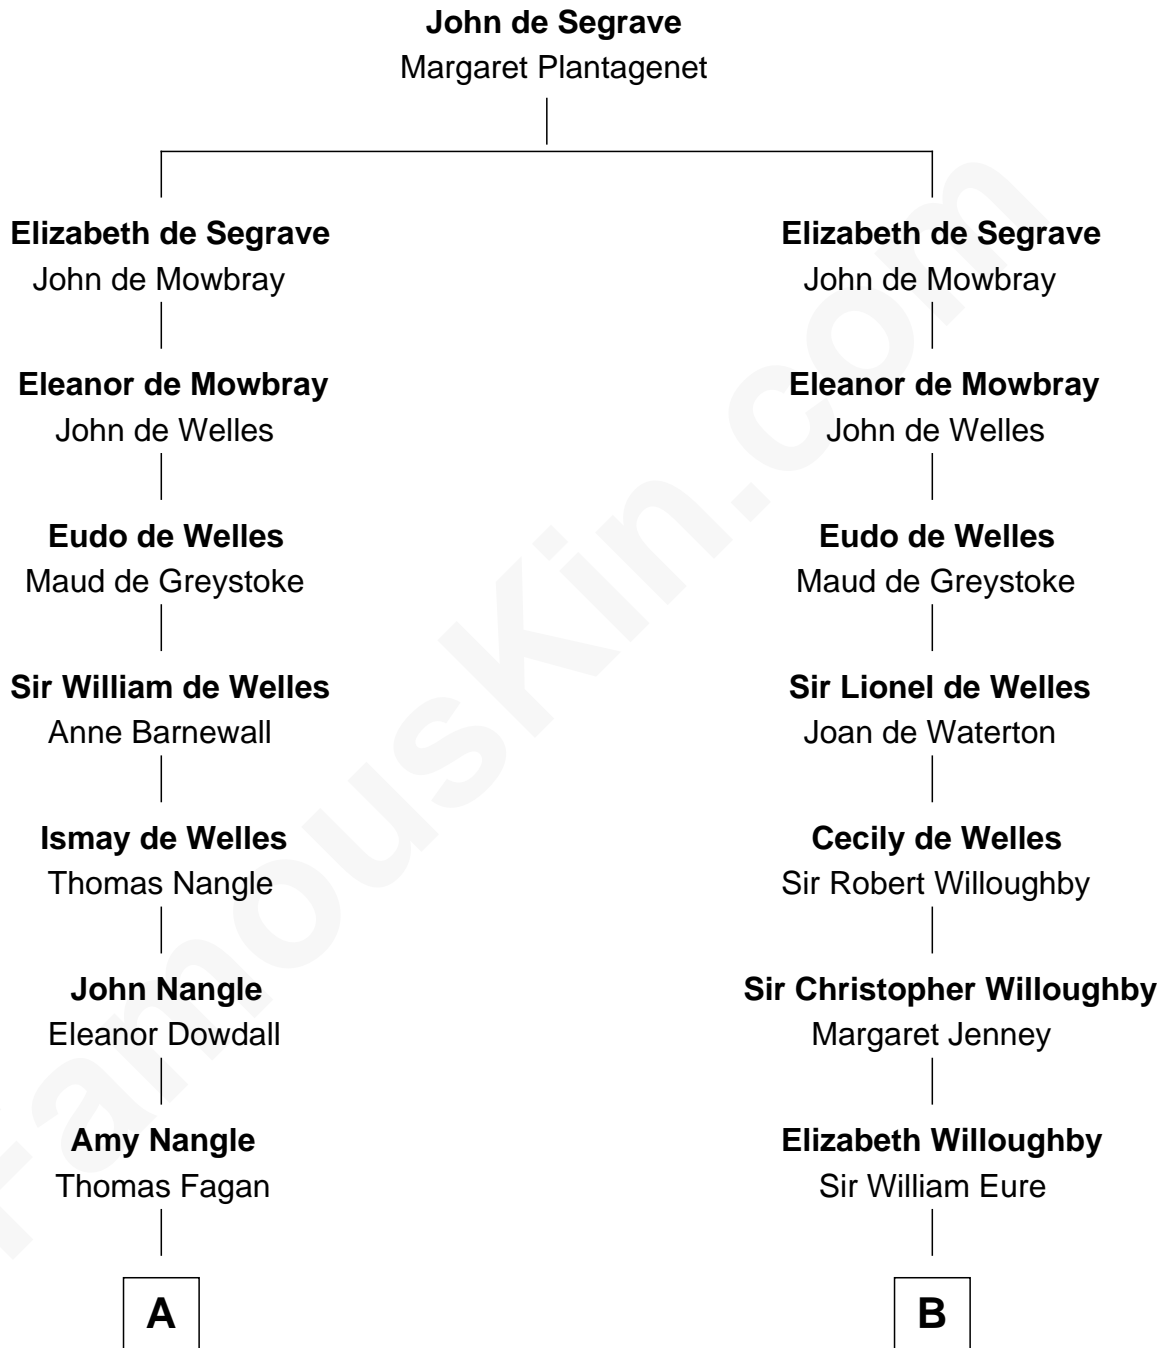

# FamousKin.com Relationship Chart of

**Prince Harry**  
*Duke of Sussex*

20th cousin 1 time removed of

**Bob Taft**

*67th Governor of Ohio*

**C**

**Elizabeth Bowes-Lyon**

George VI, King of the United Kingdom

**Elizabeth II, Queen of the United Kingdom**

Prince Philip of Edinburgh

**Charles III, King of the United Kingdom**

Princess Diana Frances Spencer

**Prince Harry**

*Duke of Sussex*

**D**

**Alphonso Taft**

Louisa Maria Torrey

**William Howard Taft**

Helen Louise Herron

**Robert Alphonso Taft**

Martha Wheaton Bowers

**Robert Alphonso Taft**

Blanca Duncan Noël

**Bob Taft**

*67th Governor of Ohio*