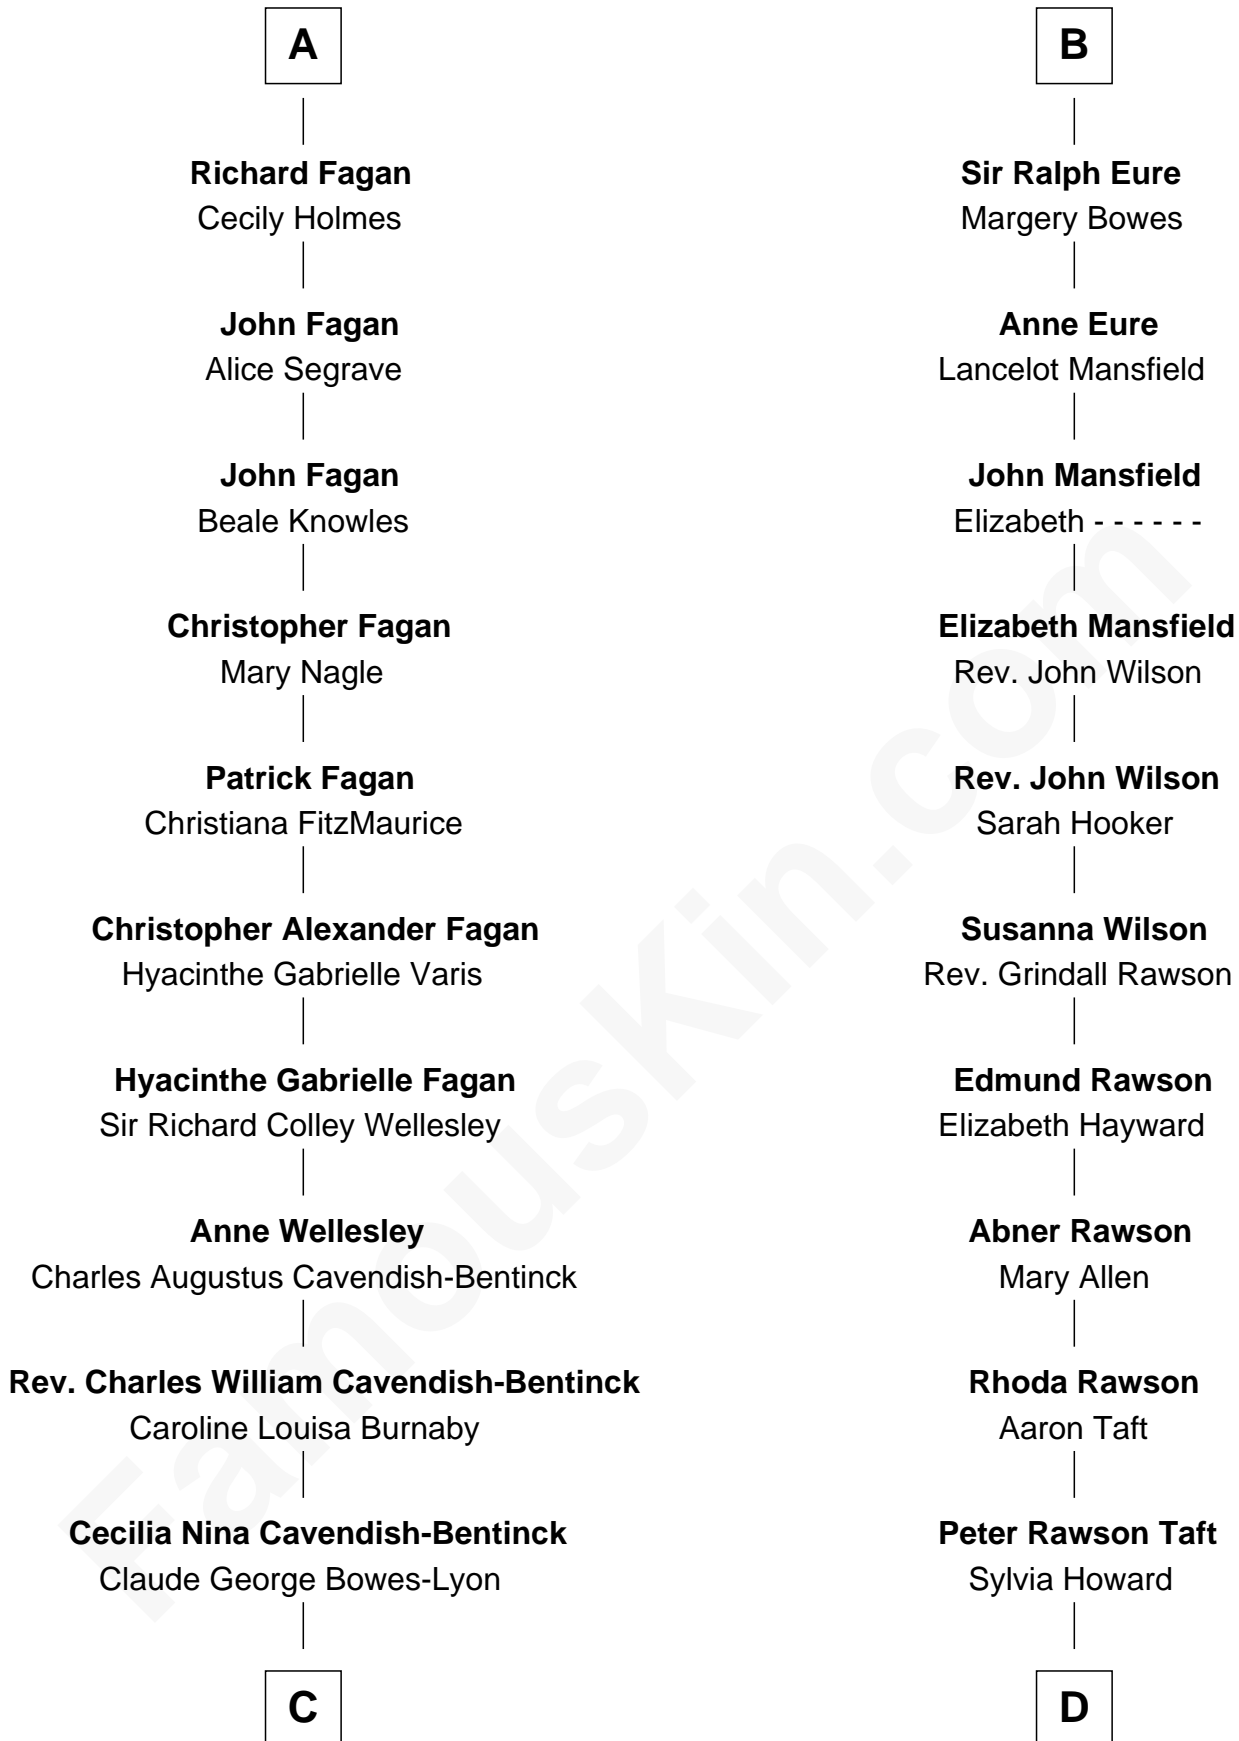

# FamousKin.com Relationship Chart of

**Prince Harry**  
*Duke of Sussex*

20th cousin 1 time removed of

**Bob Taft**

*67th Governor of Ohio*

**C**

**Elizabeth Bowes-Lyon**

George VI, King of the United Kingdom

**Elizabeth II, Queen of the United Kingdom**

Prince Philip of Edinburgh

**Charles III, King of the United Kingdom**

Princess Diana Frances Spencer

**Prince Harry**

*Duke of Sussex*

**D**

**Alphonso Taft**

Louisa Maria Torrey

**William Howard Taft**

Helen Louise Herron

**Robert Alphonso Taft**

Martha Wheaton Bowers

**Robert Alphonso Taft**

Blanca Duncan Noël

**Bob Taft**