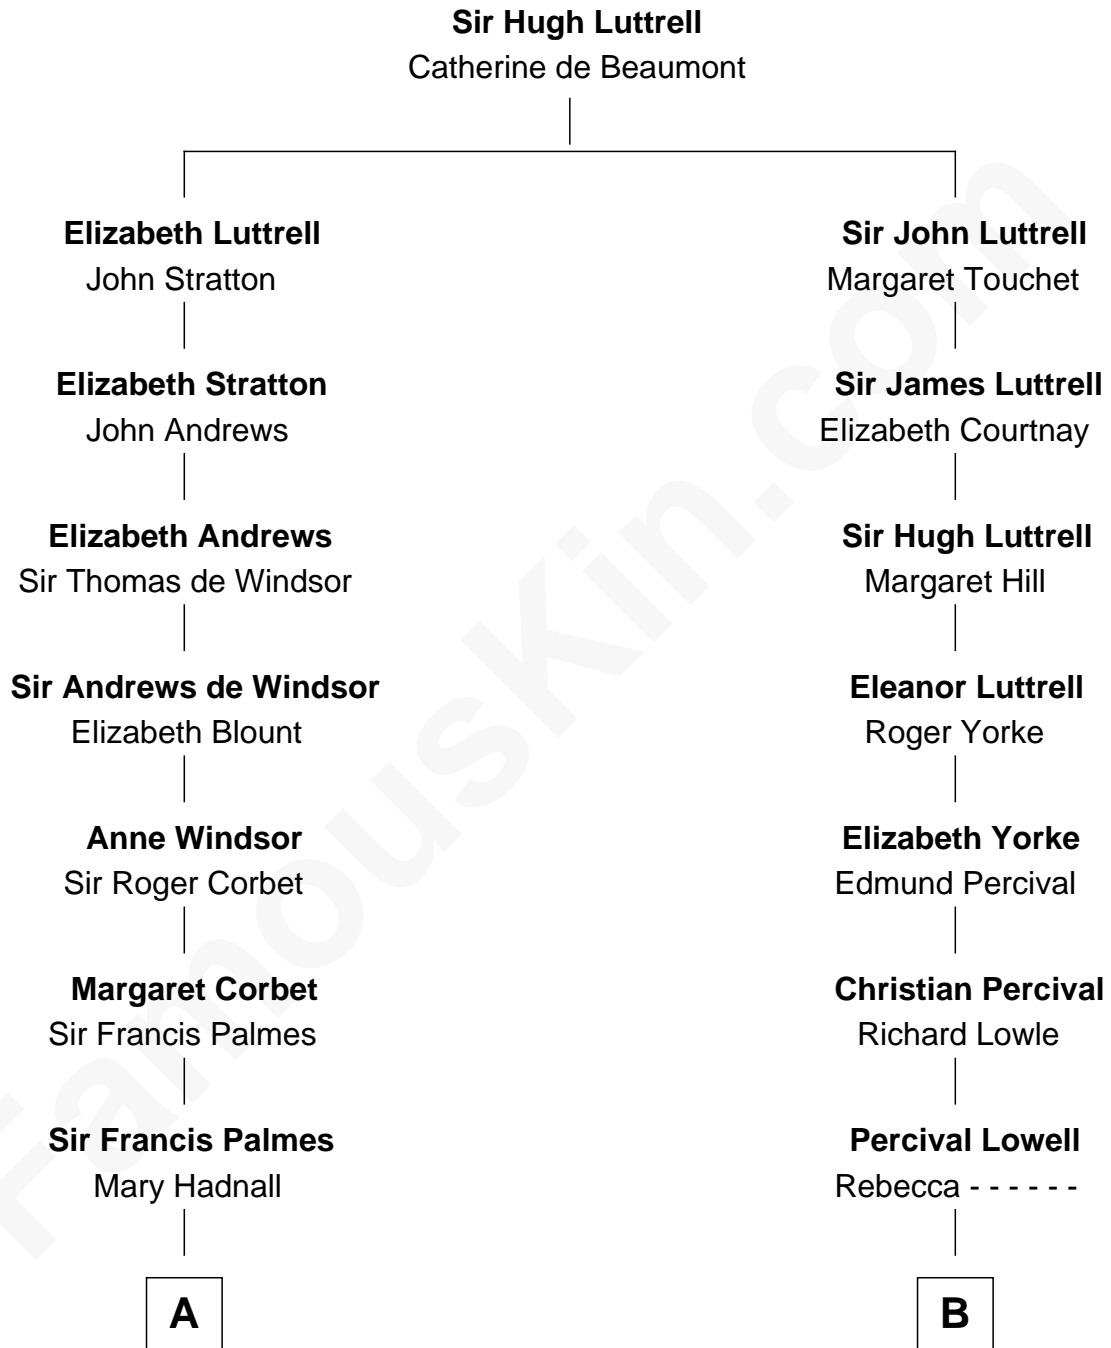

FamousKin.com
Relationship Chart of
Prince Harry
Duke of Sussex

13th cousin 6 times removed of

Jane (Appleton) Pierce
First Lady of President Franklin Pierce

C

Edward John Spencer
Frances Ruth Burke Roche

Princess Diana Frances Spencer
Charles III, King of the United Kingdom

Prince Harry
Duke of Sussex

FamousKin.com