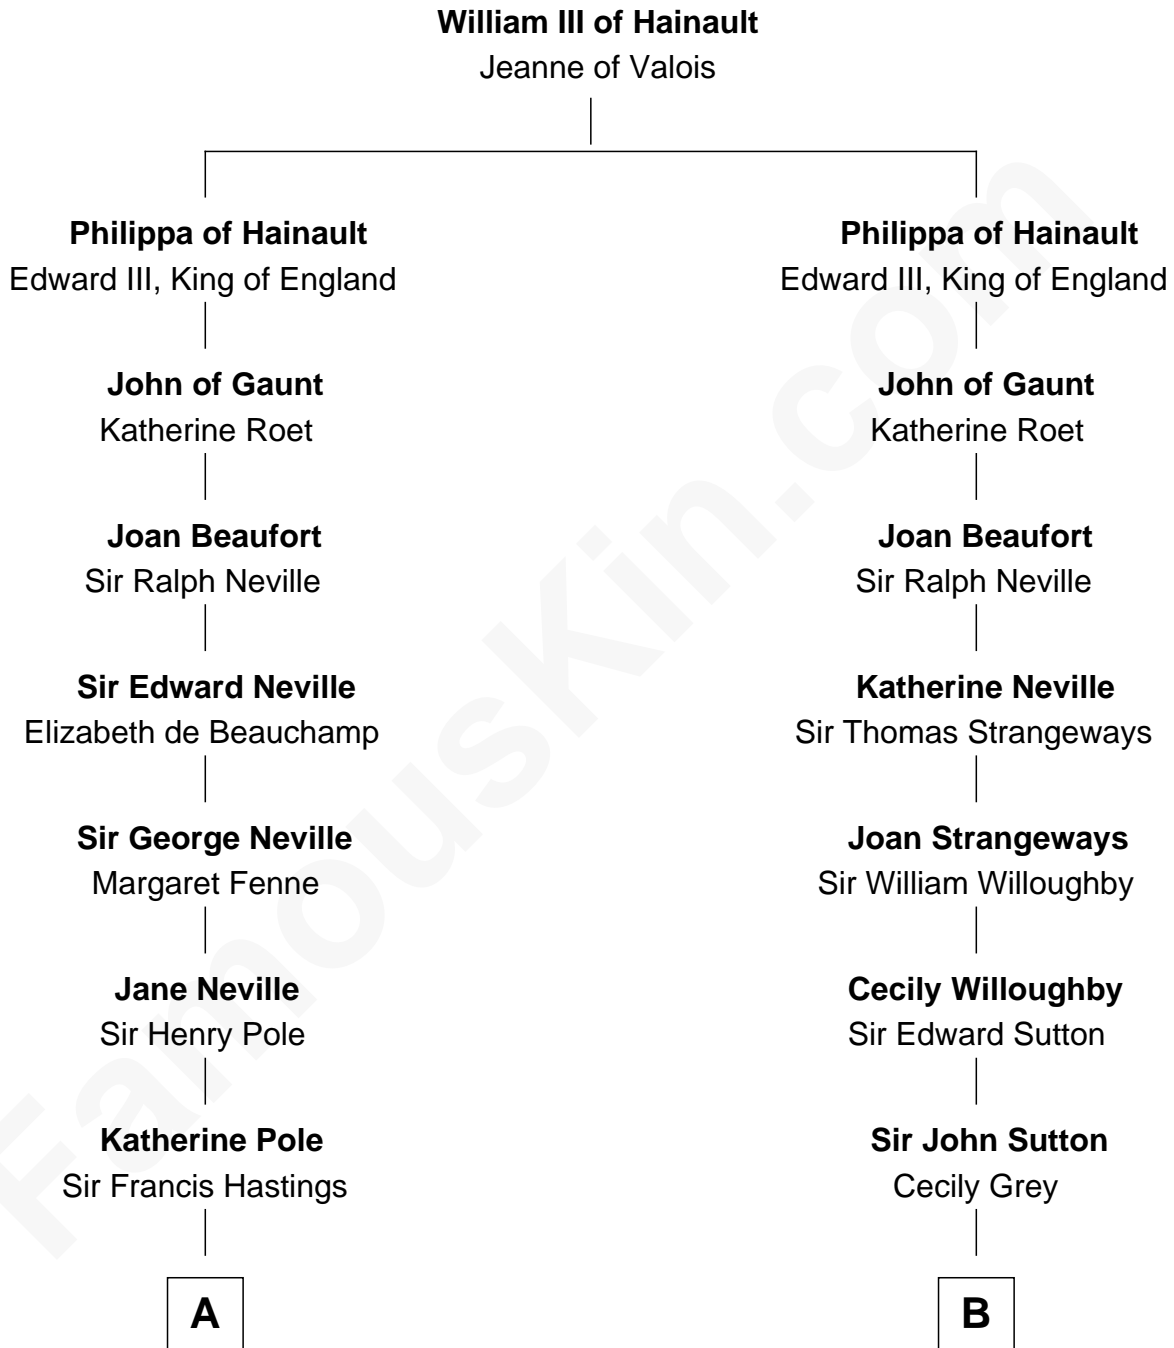

# FamousKin.com Relationship Chart of

**Prince Harry**  
*Duke of Sussex*

15th cousin 5 times removed of

**Jane (Appleton) Pierce**  
*First Lady of President Franklin Pierce*

**C**

**Albert Edward John Spencer**

Cynthia Elinor Beatrix Hamilton

**Edward John Spencer**

Frances Ruth Burke Roche

**Princess Diana Frances Spencer**

Charles III, King of the United Kingdom

**Prince Harry**

*Duke of Sussex*

FamousKin.com