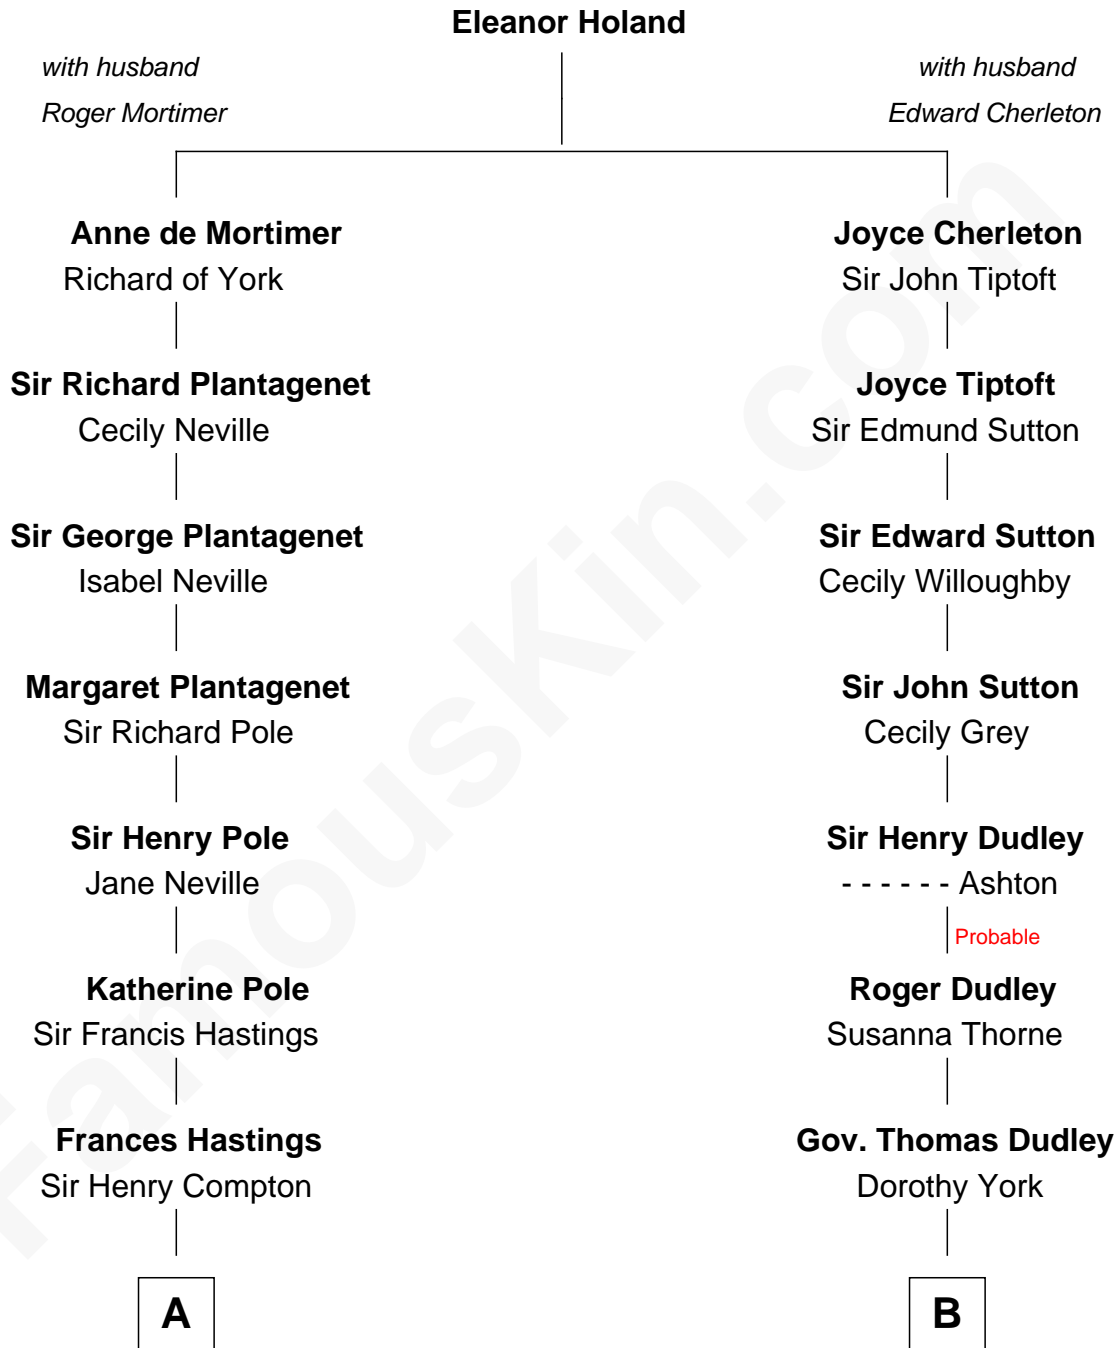

FamousKin.com

Relationship Chart of

Prince Harry

Duke of Sussex

12th cousin 7 times removed of

Jane (Appleton) Pierce
First Lady of President Franklin Pierce

C

Edward John Spencer
Frances Ruth Burke Roche

Princess Diana Frances Spencer
Charles III, King of the United Kingdom

Prince Harry
Duke of Sussex

FamousKin.com