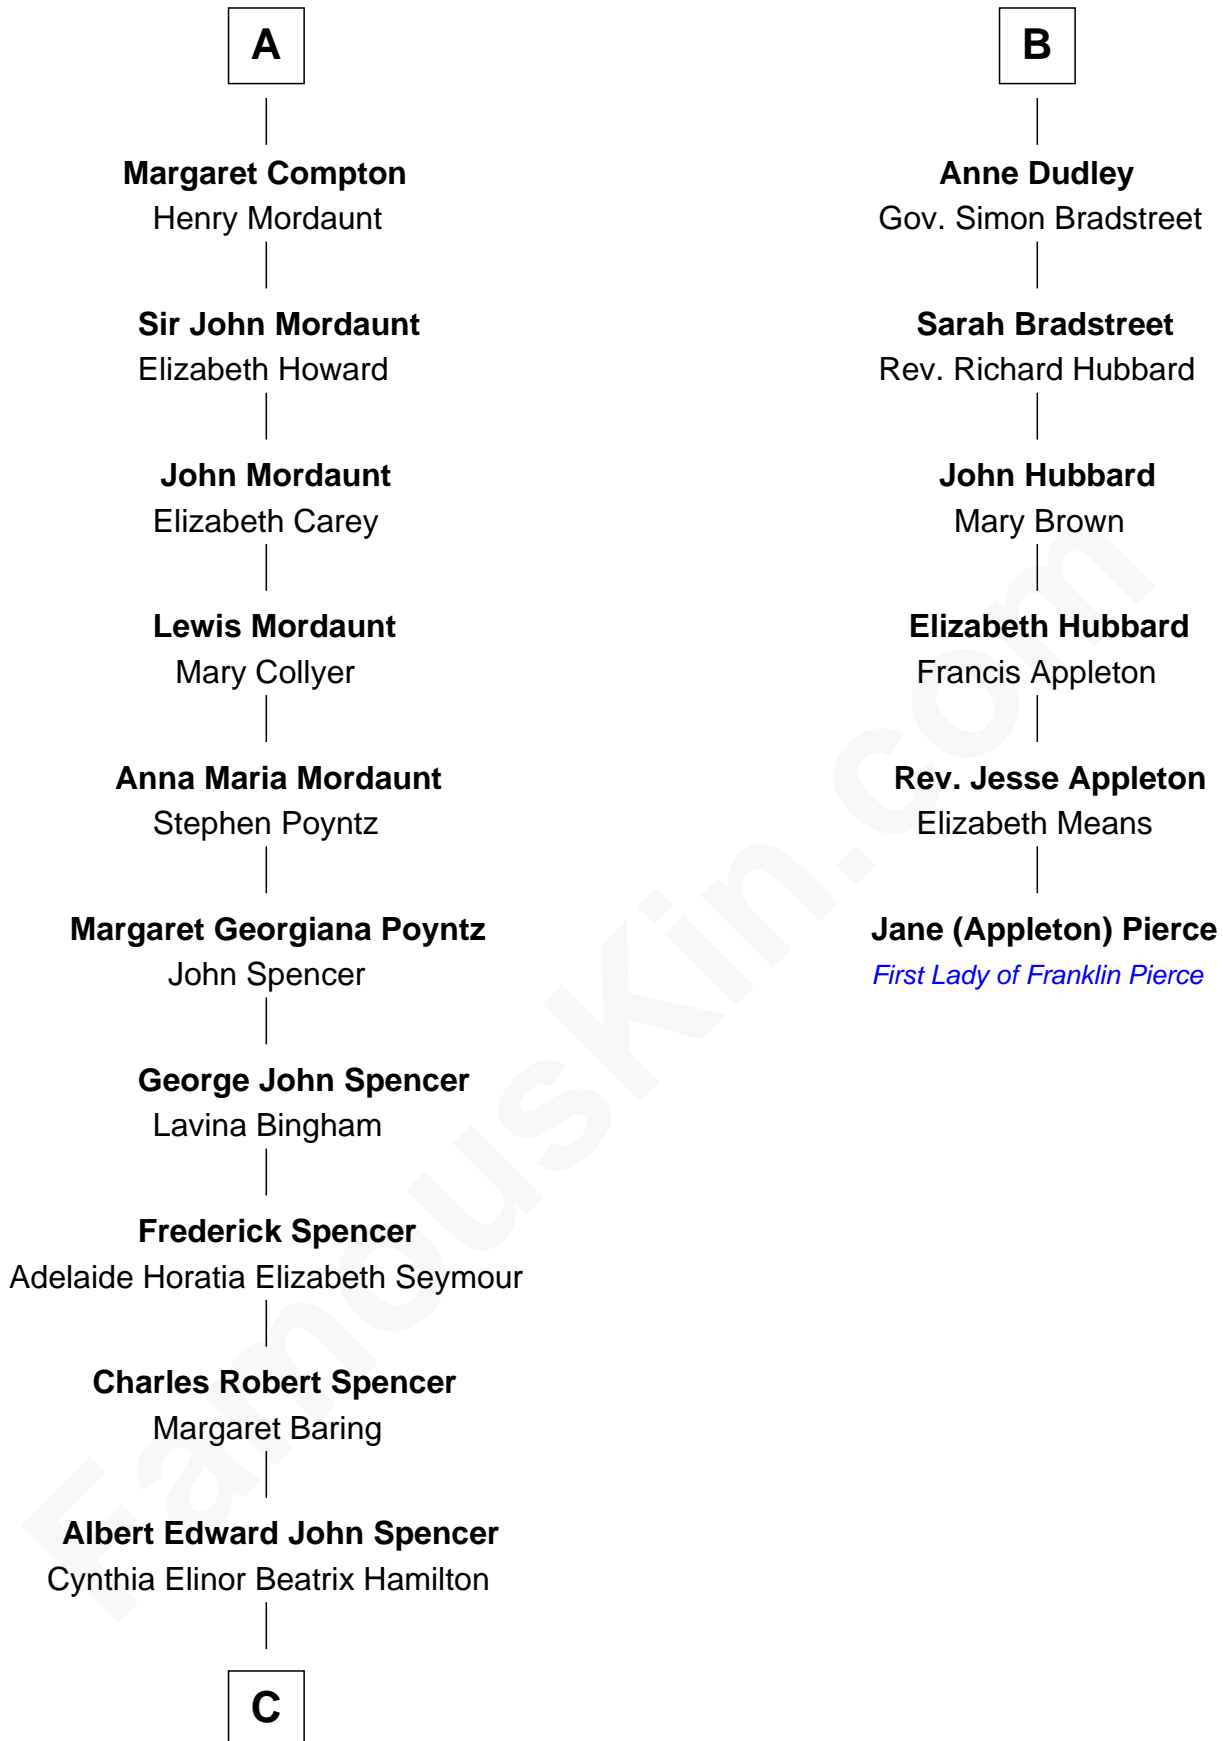

FamousKin.com

Relationship Chart of

Prince Harry

Duke of Sussex

12th cousin 7 times removed of

Jane (Appleton) Pierce
First Lady of President Franklin Pierce

C

Edward John Spencer
Frances Ruth Burke Roche