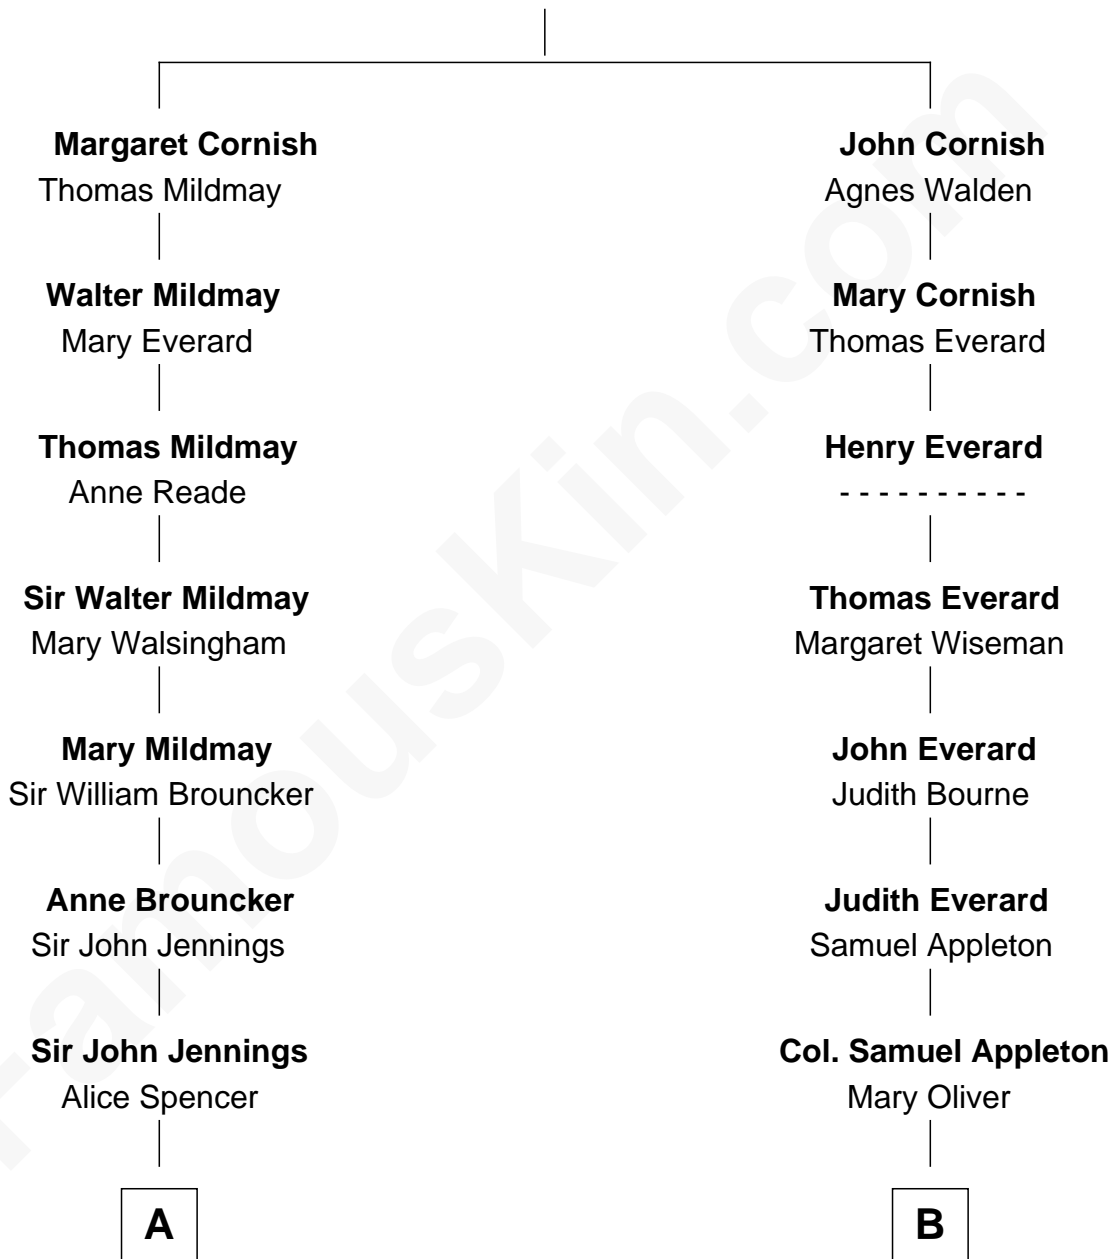

FamousKin.com Relationship Chart of

Prince Harry
Duke of Sussex

11th cousin 7 times removed of

Jane (Appleton) Pierce
First Lady of President Franklin Pierce

John Cornish

C

Princess Diana Frances Spencer
Charles III, King of the United Kingdom

Prince Harry
Duke of Sussex

FamousKin.com