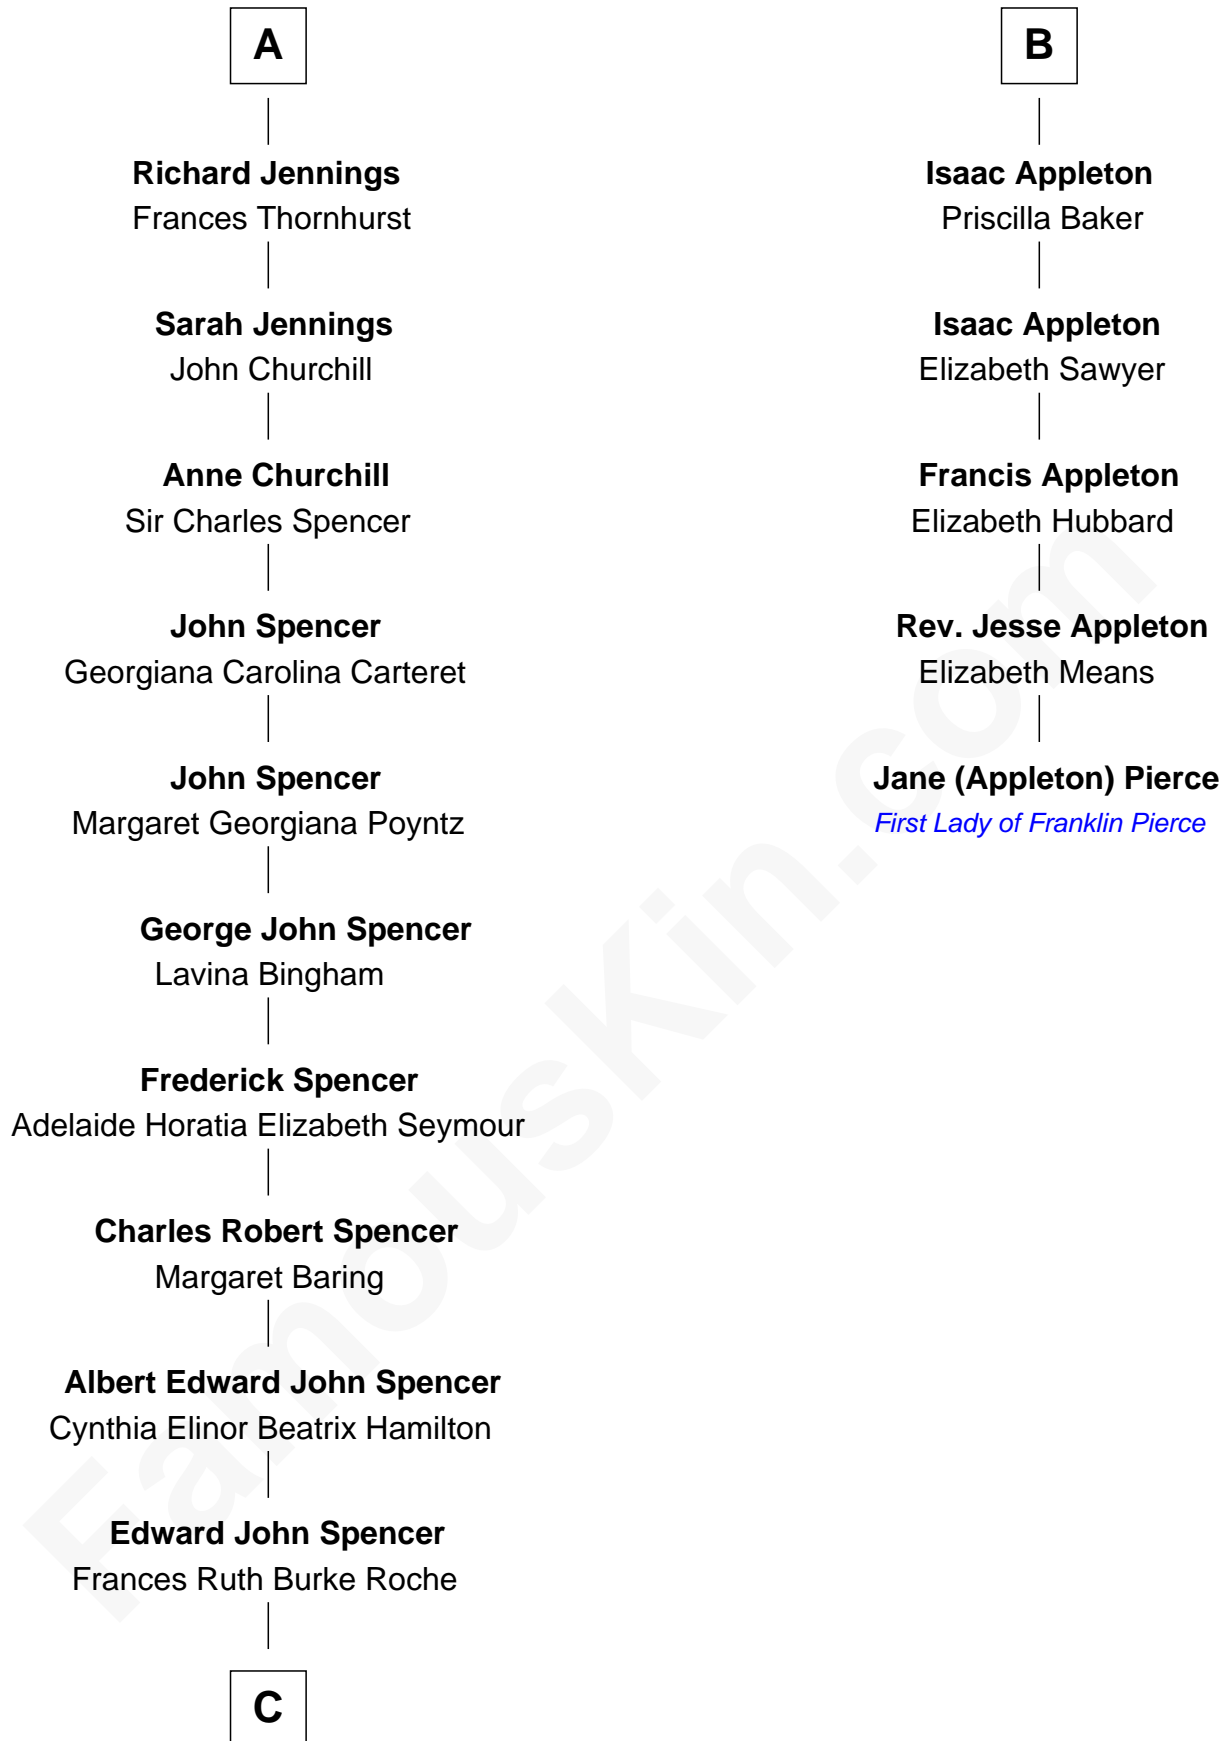

FamousKin.com Relationship Chart of

Prince Harry
Duke of Sussex

11th cousin 7 times removed of

Jane (Appleton) Pierce
First Lady of President Franklin Pierce

John Cornish

C

Princess Diana Frances Spencer
Charles III, King of the United Kingdom