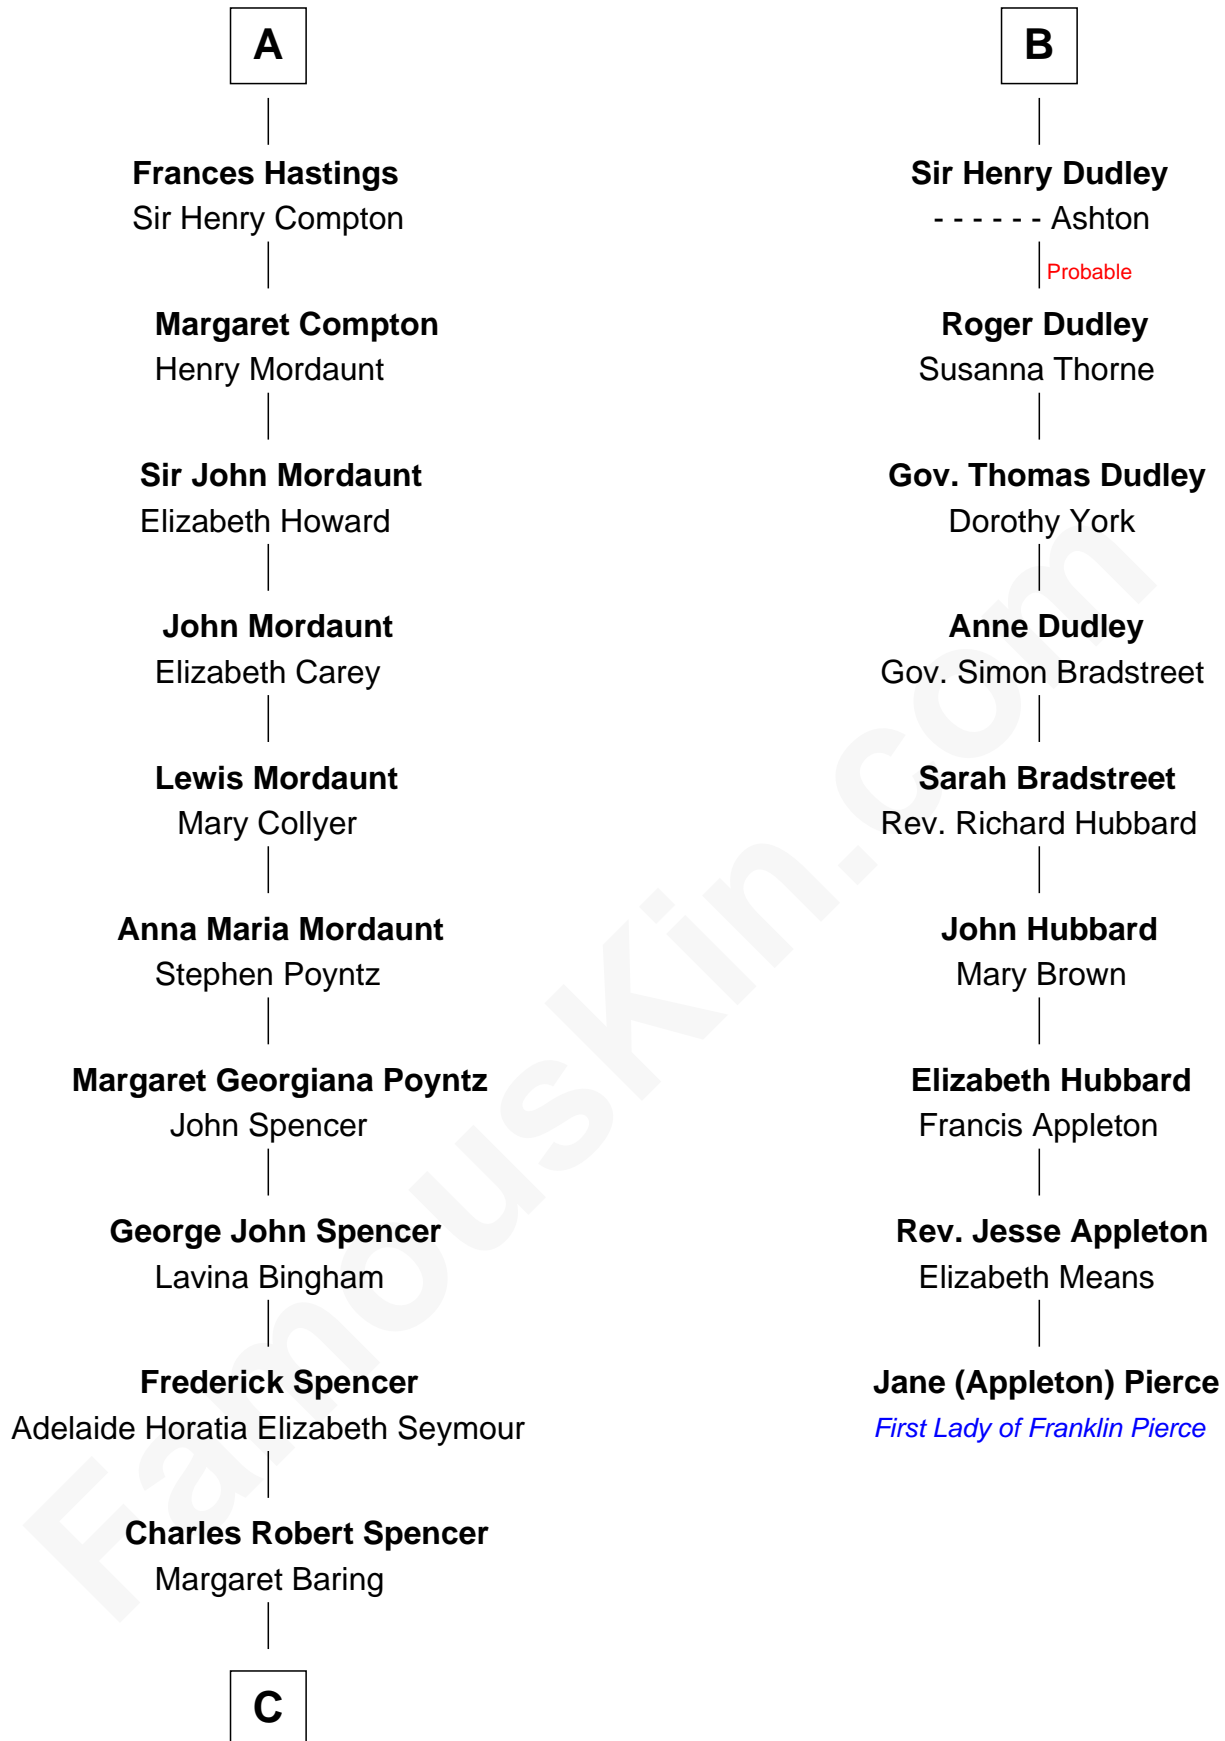

FamousKin.com
Relationship Chart of
Prince Harry
Duke of Sussex

15th cousin 5 times removed of

Jane (Appleton) Pierce
First Lady of President Franklin Pierce

C

—
Albert Edward John Spencer

Cynthia Elinor Beatrix Hamilton

—
Edward John Spencer

Frances Ruth Burke Roche

—
Princess Diana Frances Spencer

Charles III, King of the United Kingdom

—
Prince Harry

Duke of Sussex

FamousKin.com