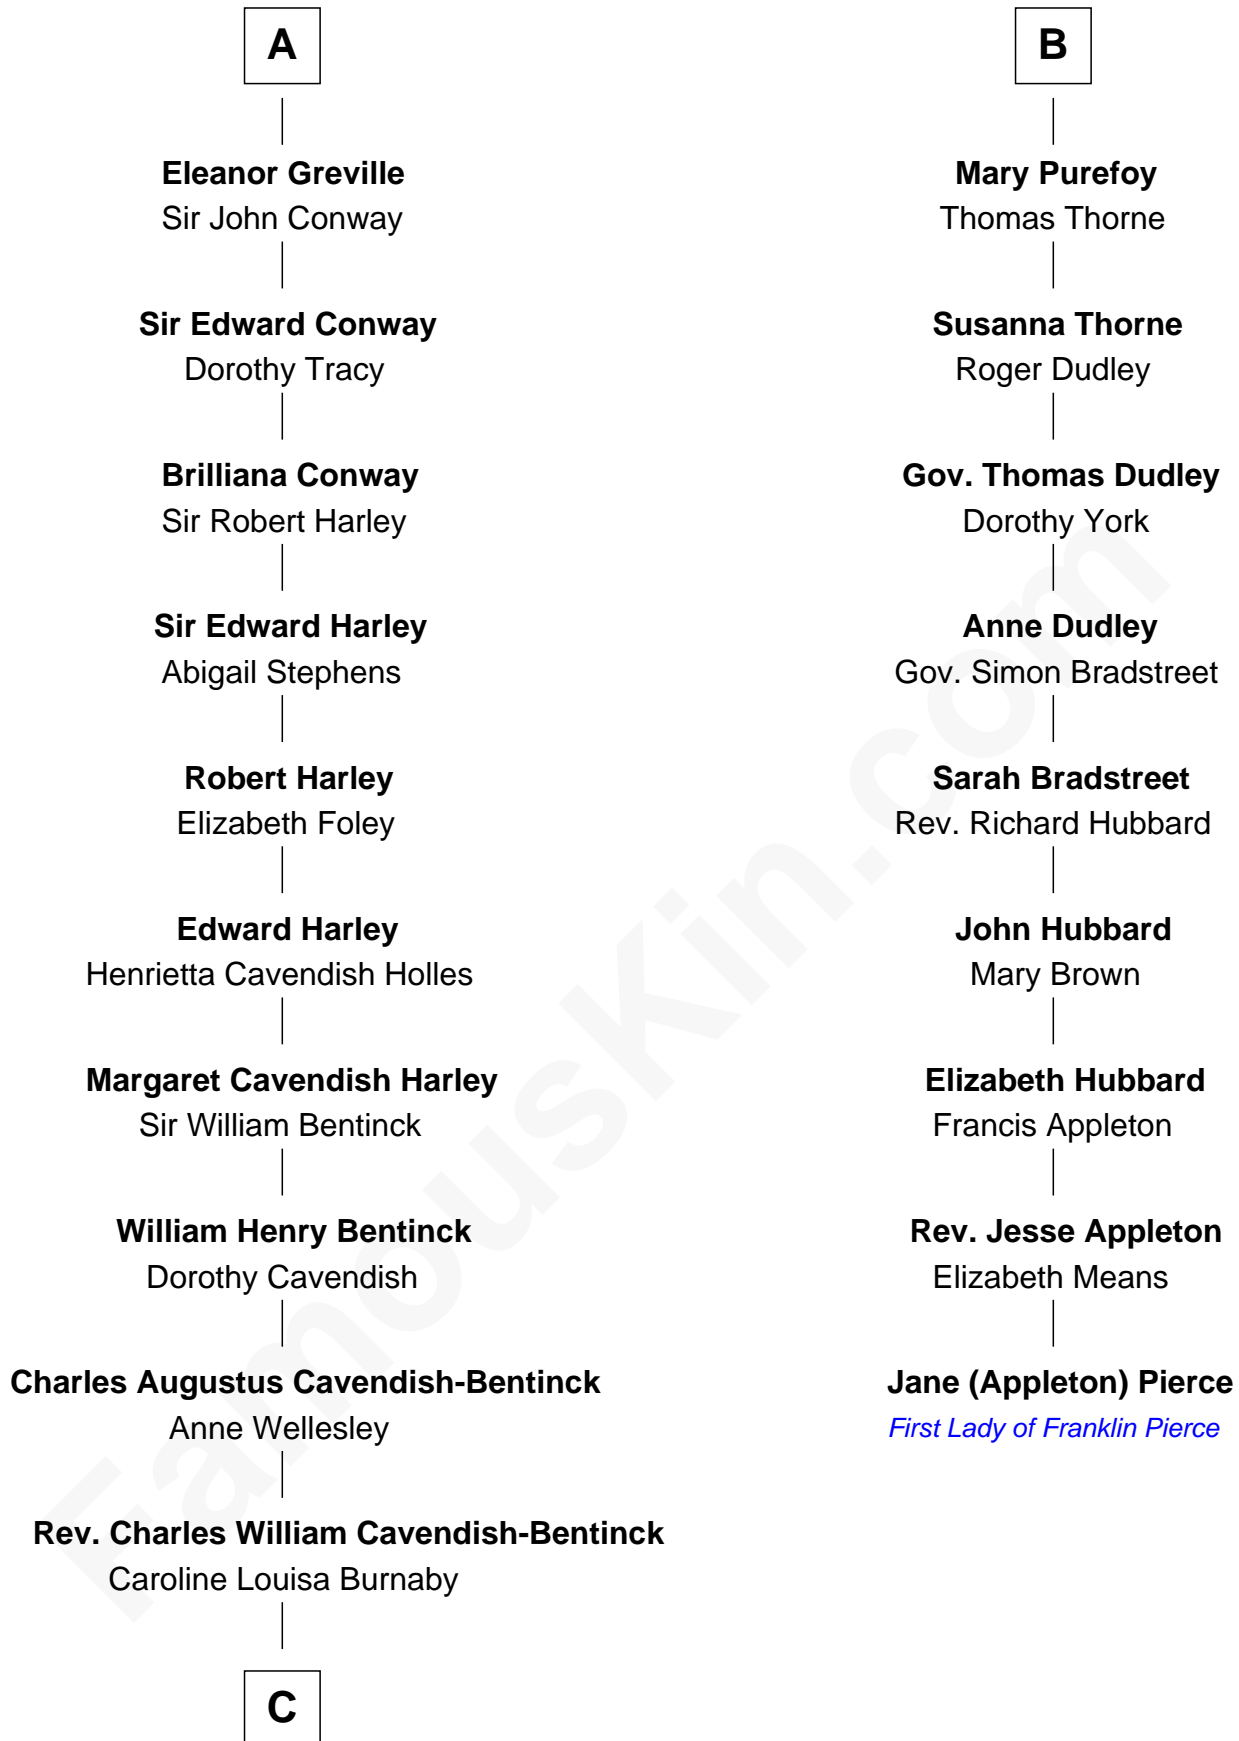

FamousKin.com
Relationship Chart of
Prince Harry
Duke of Sussex

15th cousin 6 times removed of
Jane (Appleton) Pierce
First Lady of President Franklin Pierce

C

Cecilia Nina Cavendish-Bentinck

Claude George Bowes-Lyon

Elizabeth Bowes-Lyon

George VI, King of the United Kingdom

Elizabeth II, Queen of the United Kingdom

Prince Philip of Edinburgh

Charles III, King of the United Kingdom

Princess Diana Frances Spencer

Prince Harry