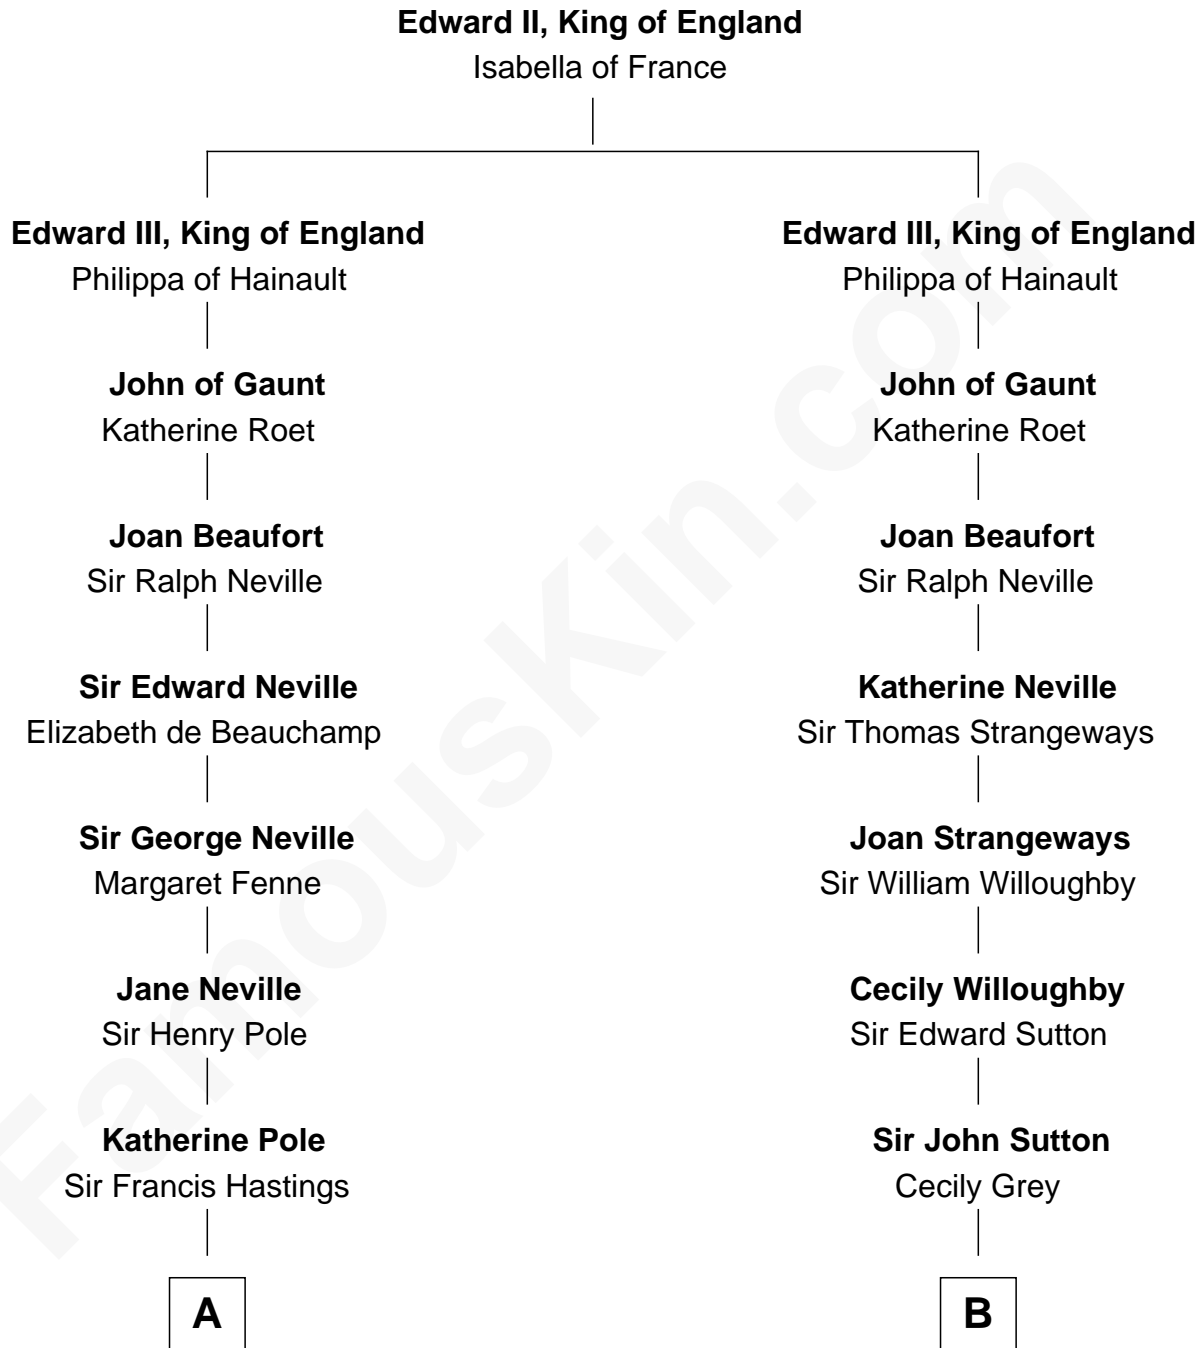

FamousKin.com
Relationship Chart of
Prince Harry
Duke of Sussex

15th cousin 5 times removed of
Jane (Appleton) Pierce
First Lady of President Franklin Pierce

C

—
Albert Edward John Spencer

Cynthia Elinor Beatrix Hamilton

—
Edward John Spencer

Frances Ruth Burke Roche

—
Princess Diana Frances Spencer

Charles III, King of the United Kingdom

—
Prince Harry

Duke of Sussex

FamousKin.com