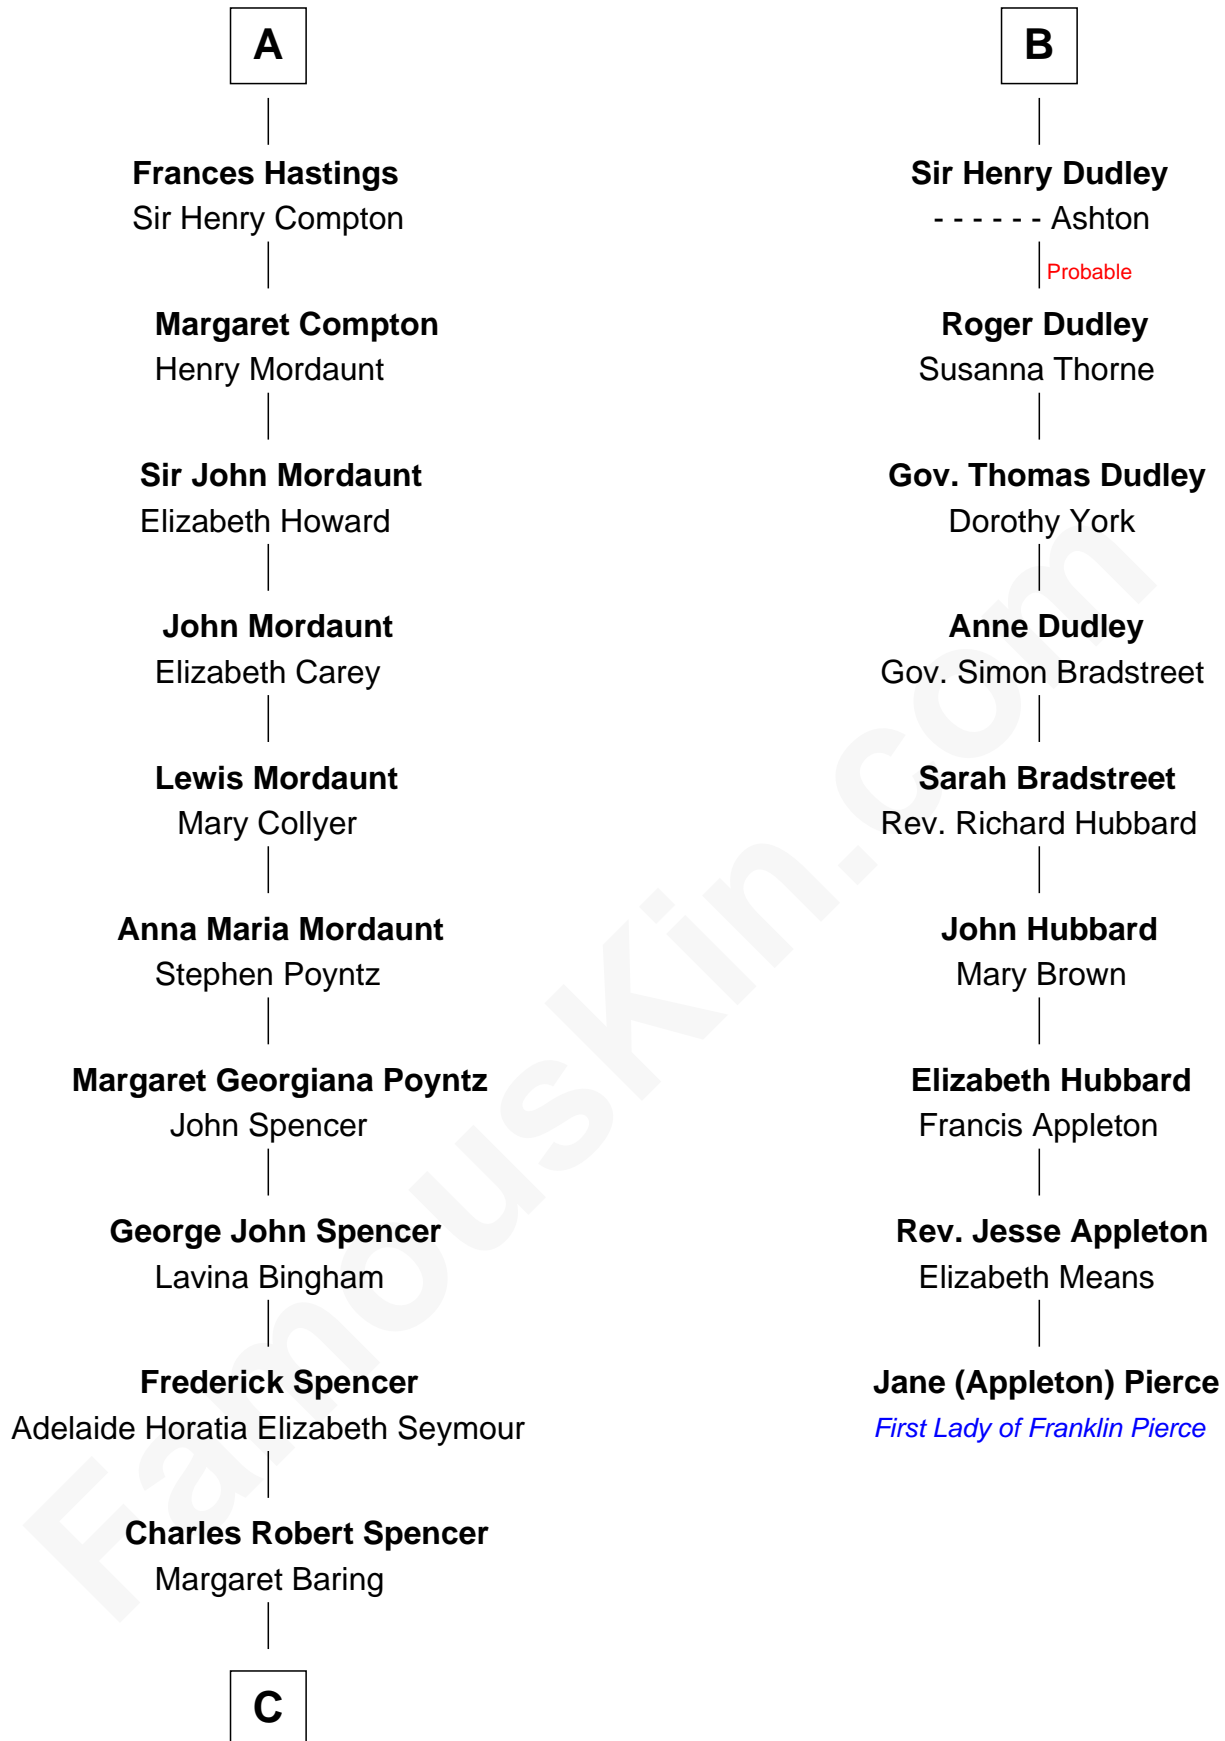

FamousKin.com
Relationship Chart of
Prince Harry
Duke of Sussex

15th cousin 5 times removed of
Jane (Appleton) Pierce
First Lady of President Franklin Pierce

C

—
Albert Edward John Spencer

Cynthia Elinor Beatrix Hamilton

—
Edward John Spencer

Frances Ruth Burke Roche

—
Princess Diana Frances Spencer

Charles III, King of the United Kingdom

—
Prince Harry

Duke of Sussex

FamousKin.com