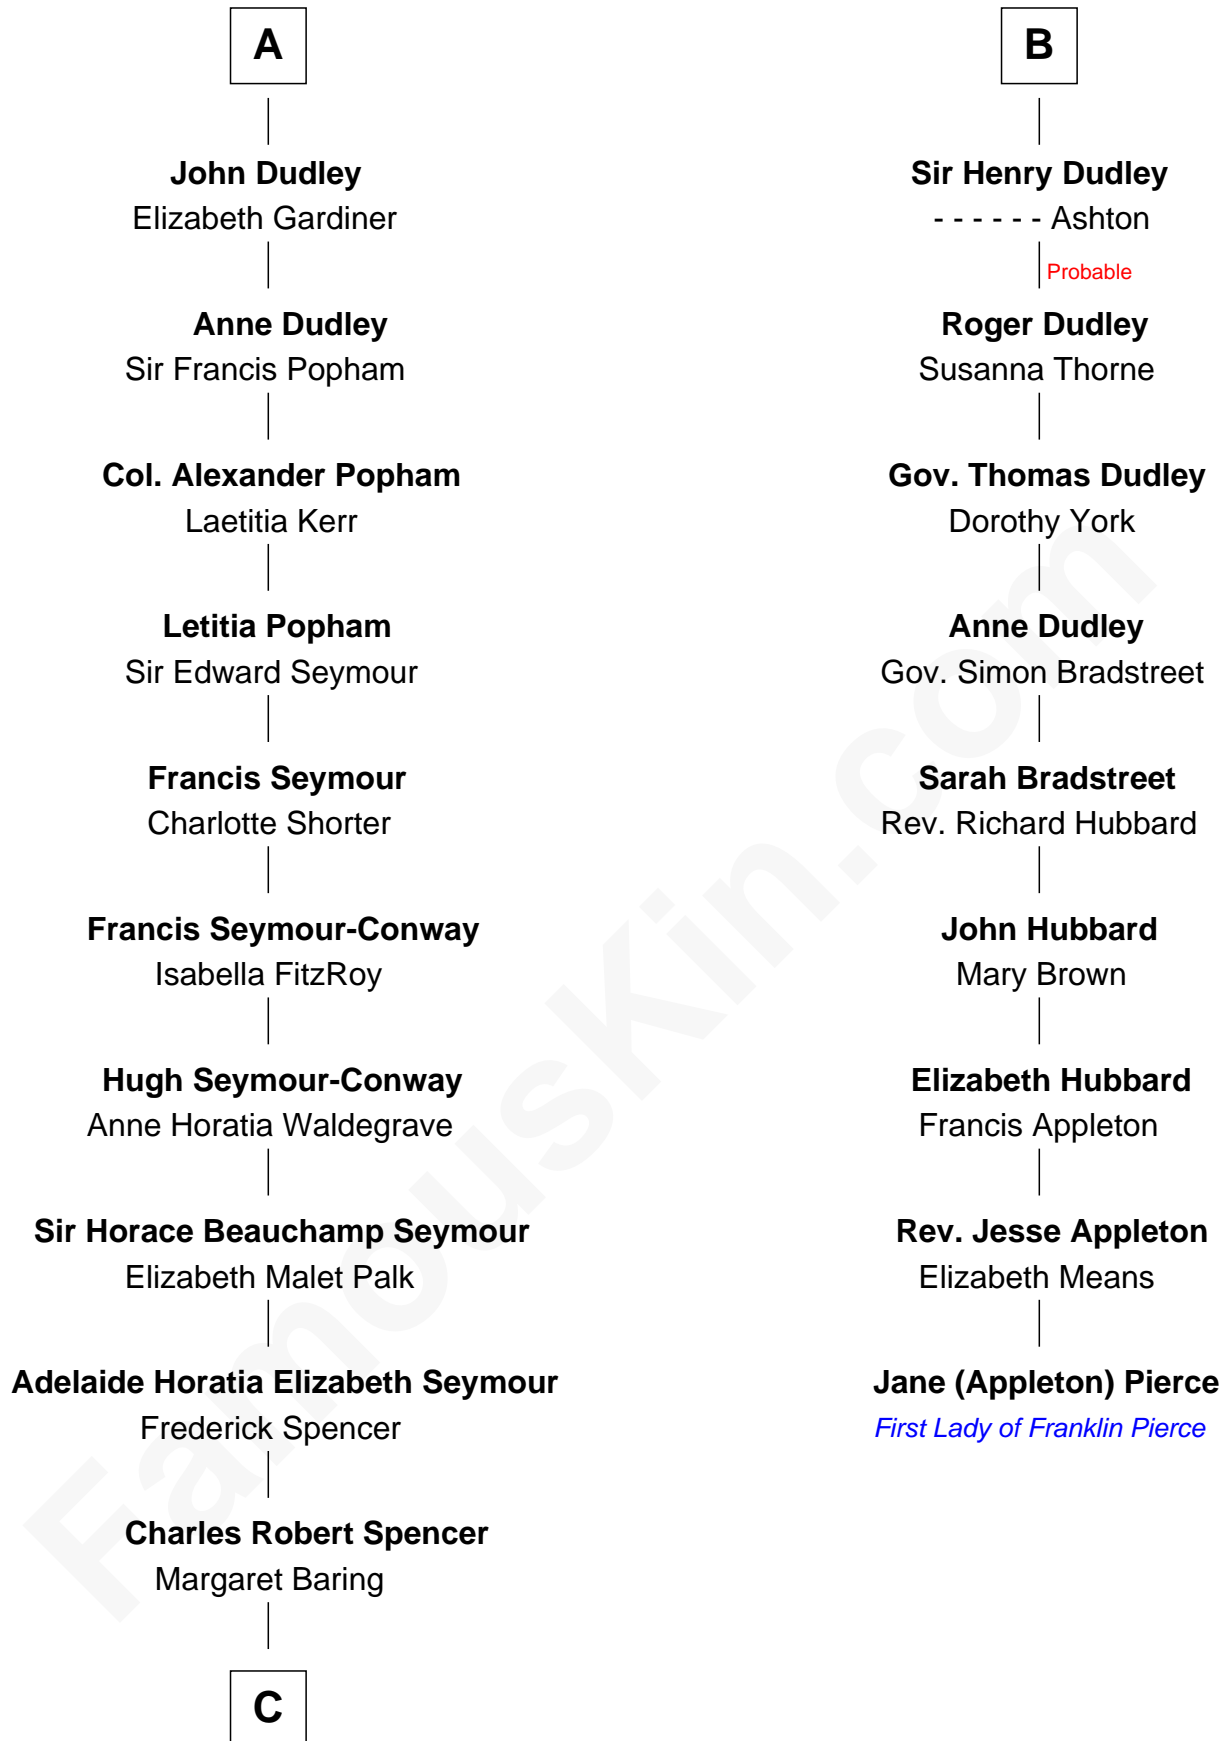

FamousKin.com Relationship Chart of

Prince Harry
Duke of Sussex

15th cousin 5 times removed of

Jane (Appleton) Pierce
First Lady of President Franklin Pierce

Henry Plantagenet
Maud de Chaworth

Mary Plantagenet
Henry de Percy

Sir Henry Percy
Margaret de Neville

Sir Henry Percy
Elizabeth Mortimer

Elizabeth Percy
Sir John Clifford

Thomas Clifford
Joan Dacre

Matilda Clifford
Sir Edmund Sutton

Thomas Dudley
Grace Threlkeld

A

Eleanor Plantagenet
Richard Fitzalan

Alice Fitzalan
Sir Thomas de Holand

Eleanor Holand
Edward Cherleton

Joyce Cherleton
Sir John Tiptoft

Joyce Tiptoft
Sir Edmund Sutton

Sir Edward Sutton
Cecily Willoughby

Sir John Sutton
Cecily Grey

B

C

Albert Edward John Spencer

Cynthia Elinor Beatrix Hamilton

Edward John Spencer

Frances Ruth Burke Roche

Princess Diana Frances Spencer

Charles III, King of the United Kingdom

Prince Harry

Duke of Sussex