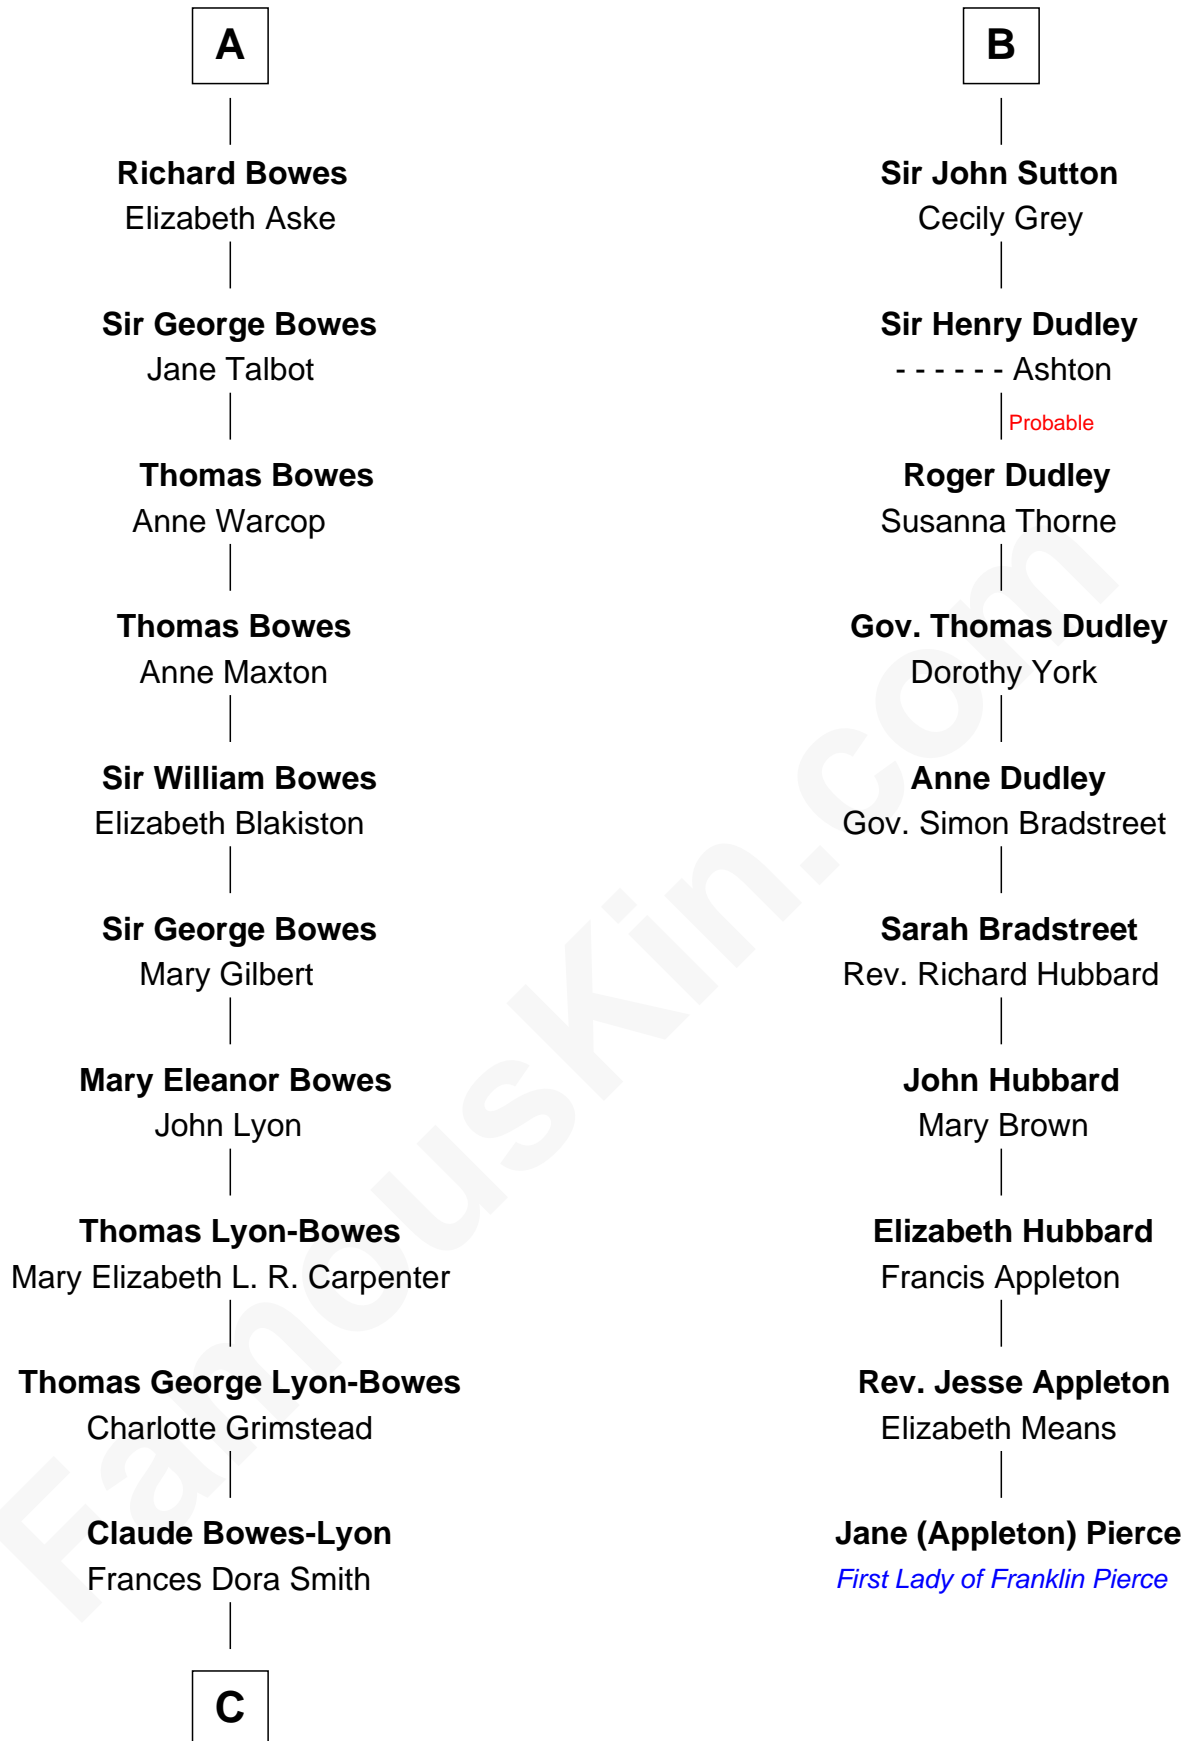

**FamousKin.com**  
**Relationship Chart of**  
**Prince Harry**  
*Duke of Sussex*

16th cousin 5 times removed of

**Jane (Appleton) Pierce**  
*First Lady of President Franklin Pierce*

**Sir Edmund Mortimer**  
 Margaret de Fiennes

**C**

—  
**Claude George Bowes-Lyon**  
Cecilia Nina Cavendish-Bentinck

—  
**Elizabeth Bowes-Lyon**  
George VI, King of the United Kingdom

—  
**Elizabeth II, Queen of the United Kingdom**  
Prince Philip of Edinburgh

—  
**Charles III, King of the United Kingdom**  
Princess Diana Frances Spencer

—  
**Prince Harry**  
*Duke of Sussex*

FamousKin.com