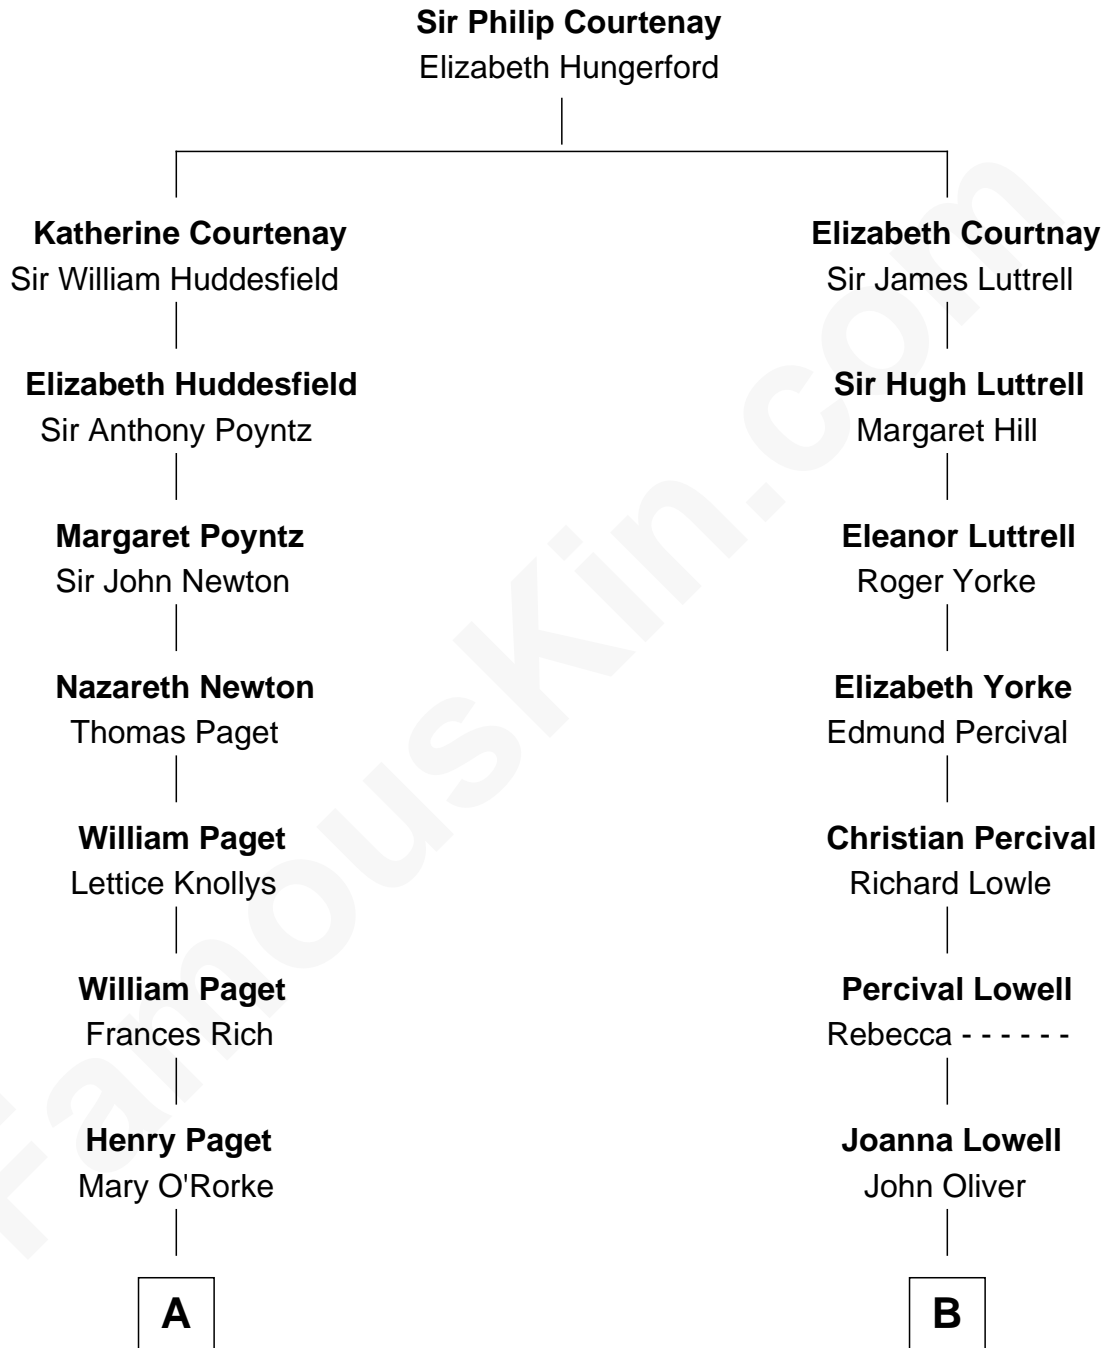

**FamousKin.com**  
**Relationship Chart of**  
**Prince Harry**  
*Duke of Sussex*

12th cousin 5 times removed of

**Jane (Appleton) Pierce**  
*First Lady of President Franklin Pierce*

**A**

**Brig. Gen. Thomas Paget**