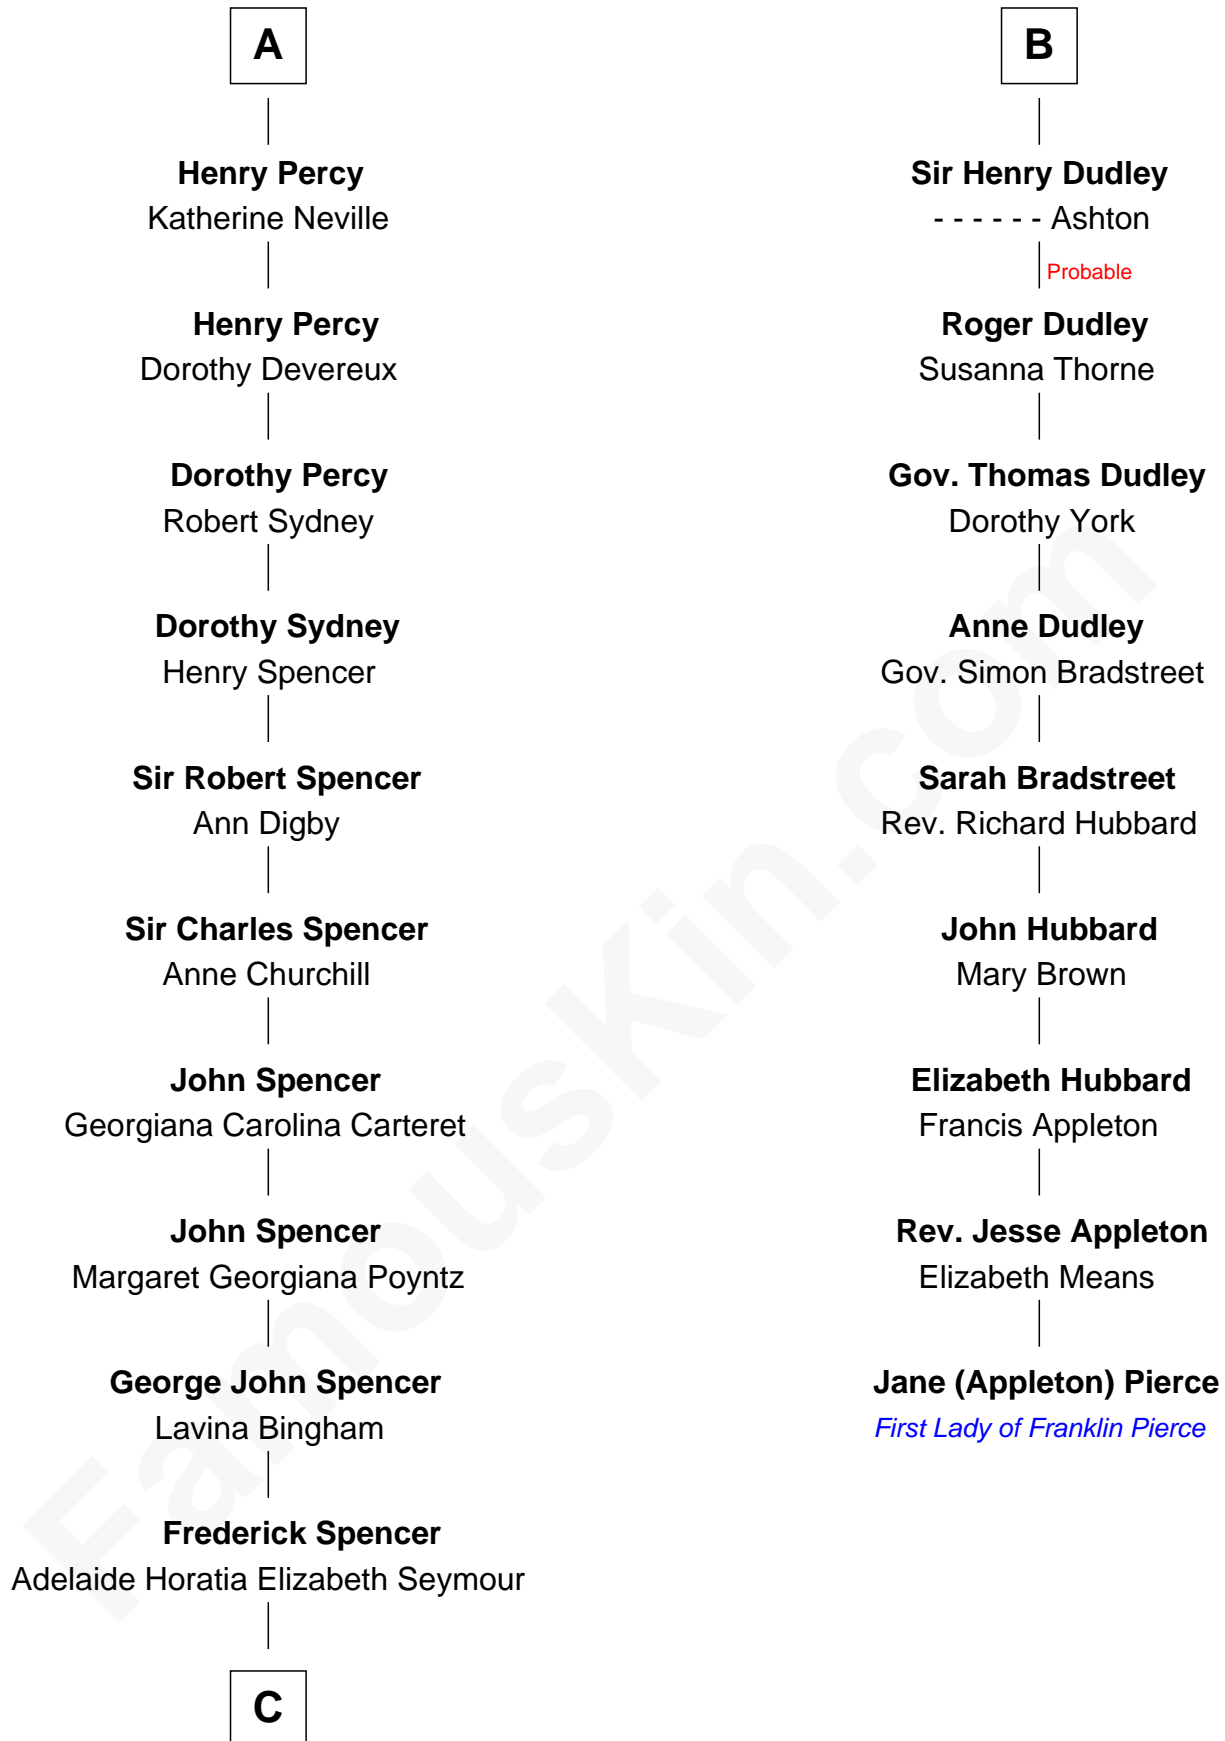

FamousKin.com
Relationship Chart of
Prince Harry
Duke of Sussex

15th cousin 6 times removed of
Jane (Appleton) Pierce
First Lady of President Franklin Pierce

C

Charles Robert Spencer

Margaret Baring

Albert Edward John Spencer

Cynthia Elinor Beatrix Hamilton

Edward John Spencer

Frances Ruth Burke Roche

Princess Diana Frances Spencer

Charles III, King of the United Kingdom

Prince Harry

Duke of Sussex

FamousKin.com