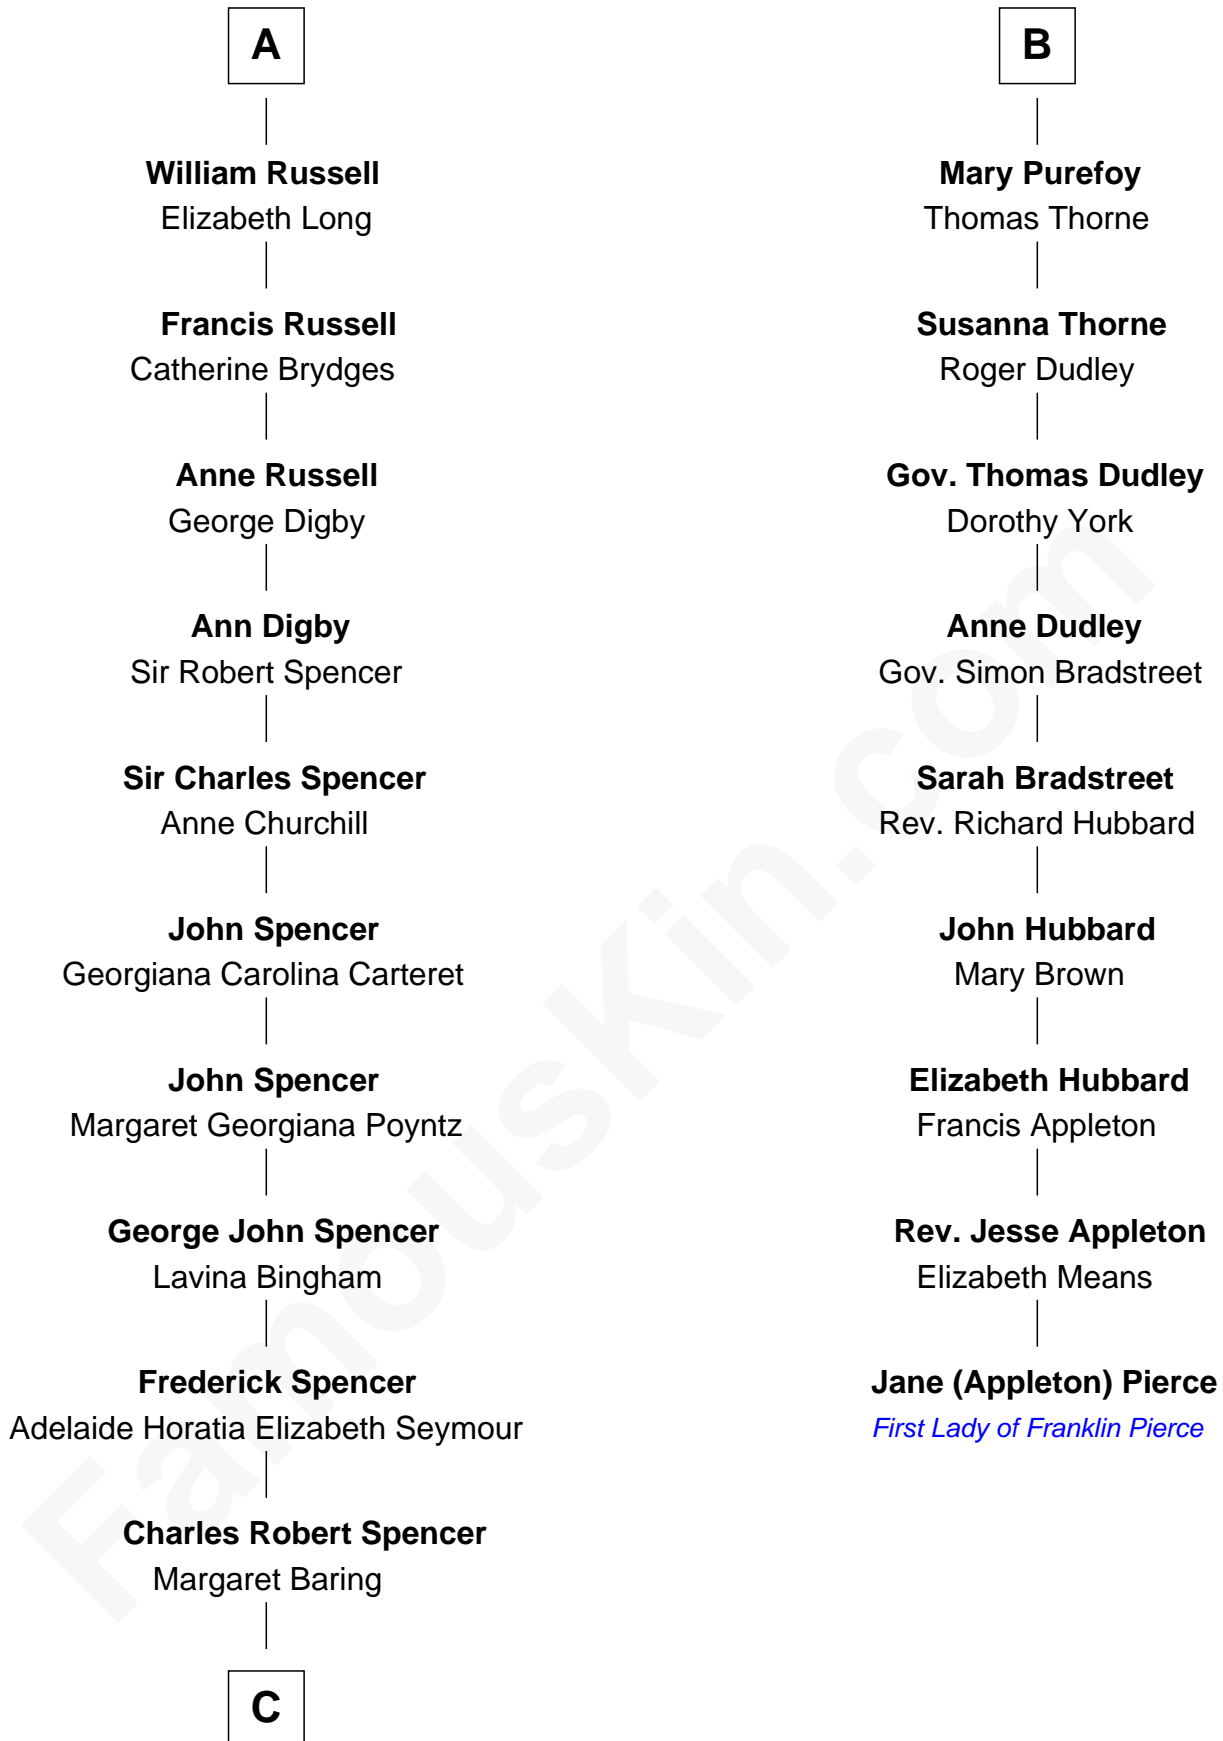

FamousKin.com Relationship Chart of

Prince Harry
Duke of Sussex

15th cousin 5 times removed of

Jane (Appleton) Pierce
First Lady of President Franklin Pierce

Sir John Howard
Alice de Bois

C

—
Albert Edward John Spencer

Cynthia Elinor Beatrix Hamilton

—
Edward John Spencer

Frances Ruth Burke Roche

—
Princess Diana Frances Spencer

Charles III, King of the United Kingdom

—
Prince Harry

Duke of Sussex

FamousKin.com