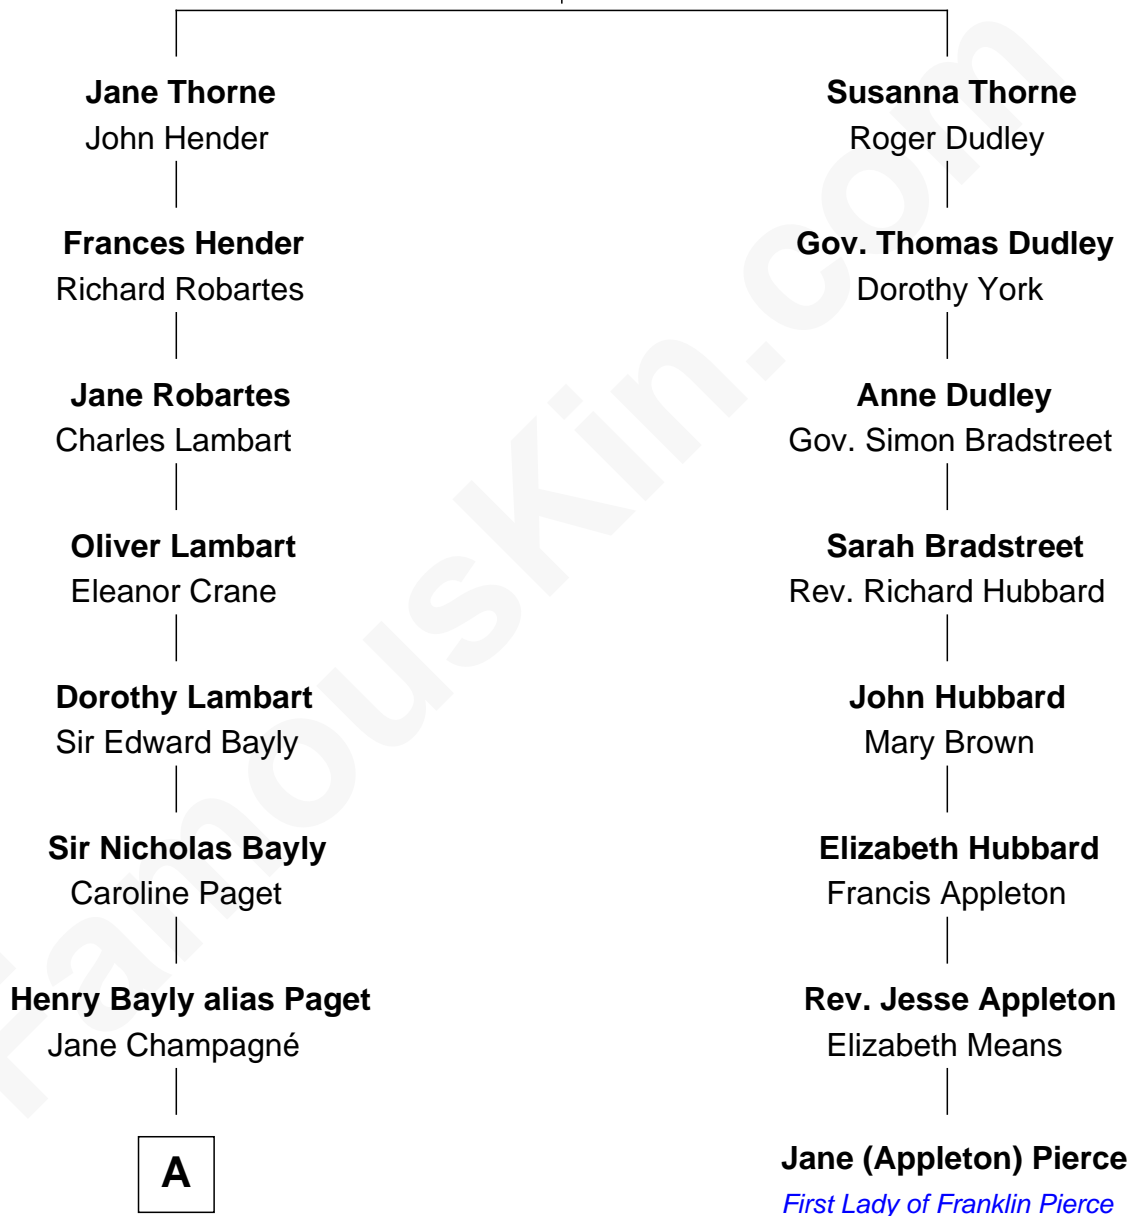

FamousKin.com Relationship Chart of

Prince Harry
Duke of Sussex

7th cousin 7 times removed of

Jane (Appleton) Pierce
First Lady of President Franklin Pierce

Thomas Thorne
Mary Purefoy

A

Henry William Paget

Lady Caroline Elizabeth Villiers

Lady Caroline Paget

Charles Gordon-Lennox

Cecilia Catherine Gordon-Lennox

Charles George Bingham

Rosalind Cecilia Caroline Bingham

James Albert Edward Hamilton

Cynthia Elinor Beatrix Hamilton

Albert Edward John Spencer

Edward John Spencer

Frances Ruth Burke Roche

Princess Diana Frances Spencer

Charles III, King of the United Kingdom

Prince Harry

Duke of Sussex