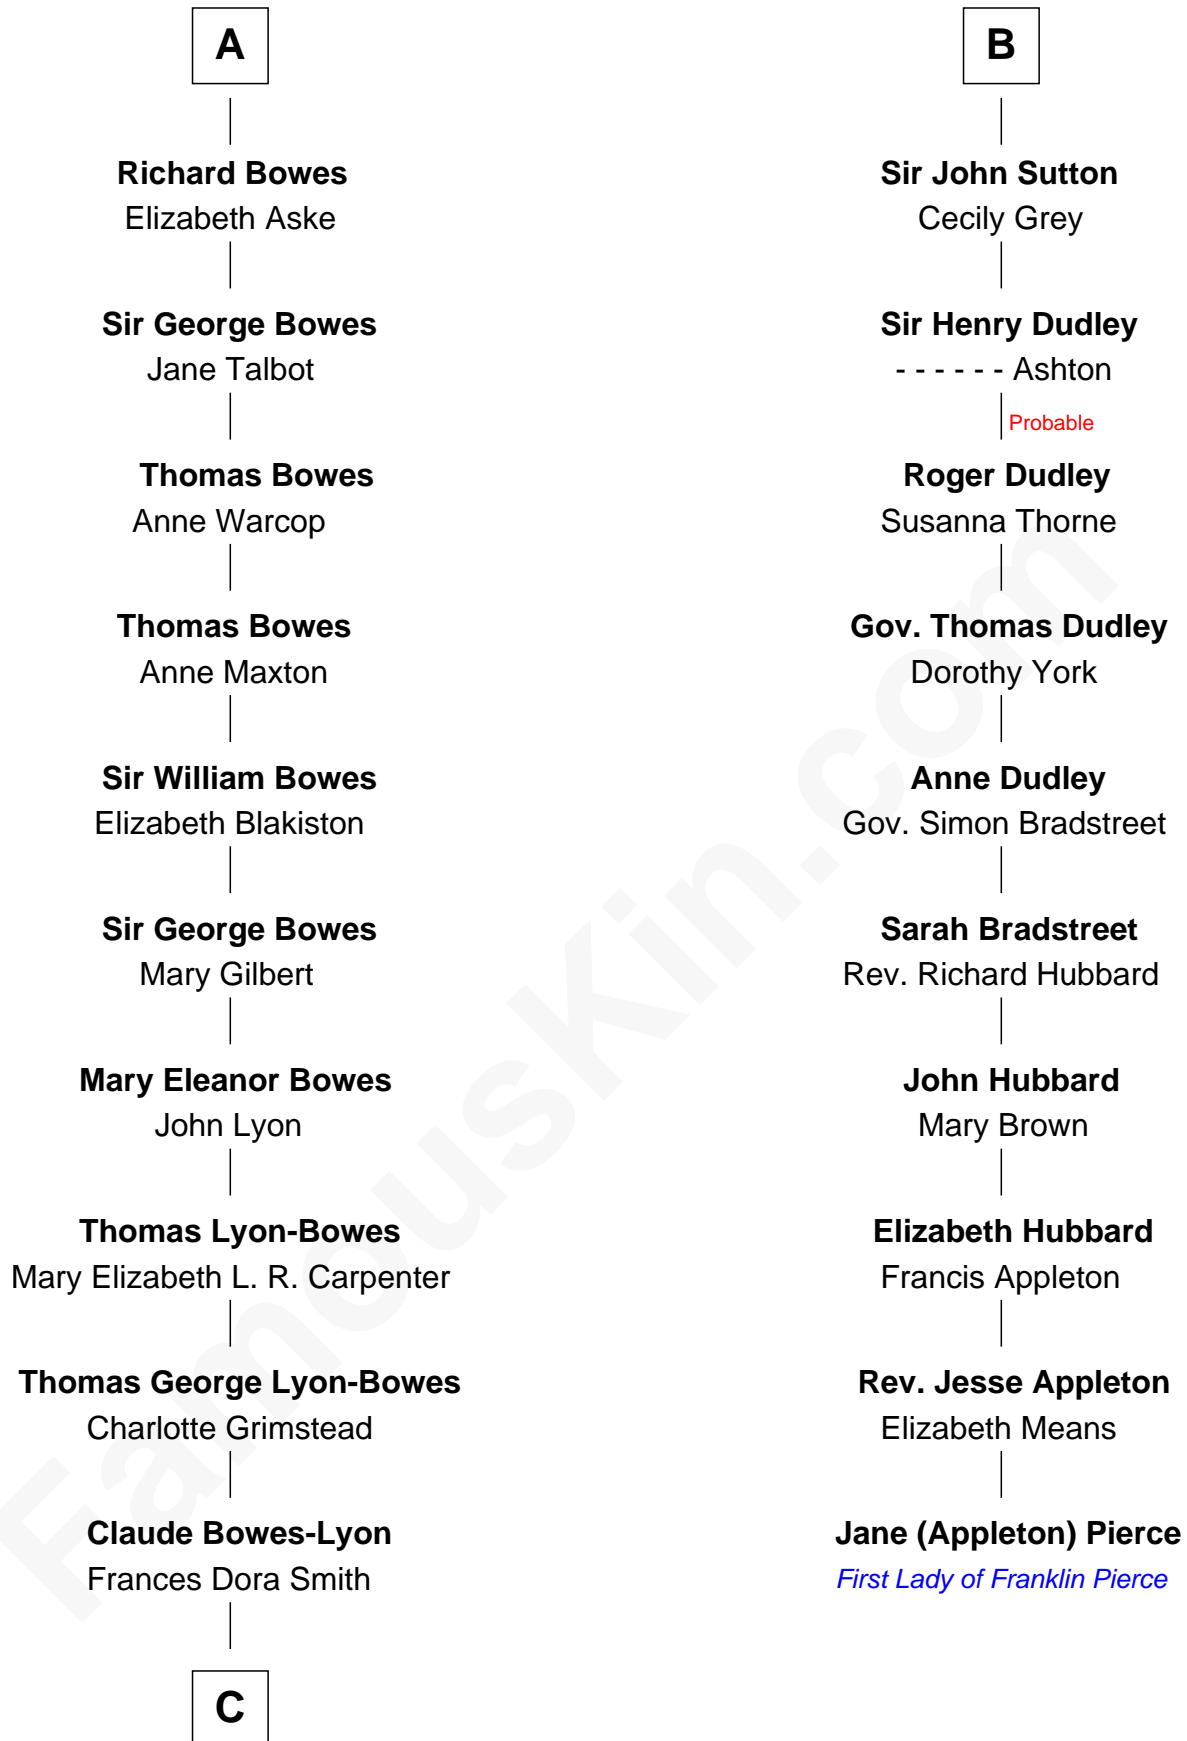

FamousKin.com Relationship Chart of

Prince Harry
Duke of Sussex

16th cousin 5 times removed of

Jane (Appleton) Pierce
First Lady of President Franklin Pierce

Sir James de Audley
Ela Longespee

C

Claude George Bowes-Lyon
Cecilia Nina Cavendish-Bentinck

Elizabeth Bowes-Lyon
George VI, King of the United Kingdom

Elizabeth II, Queen of the United Kingdom
Prince Philip of Edinburgh

Charles III, King of the United Kingdom
Princess Diana Frances Spencer

Prince Harry
Duke of Sussex