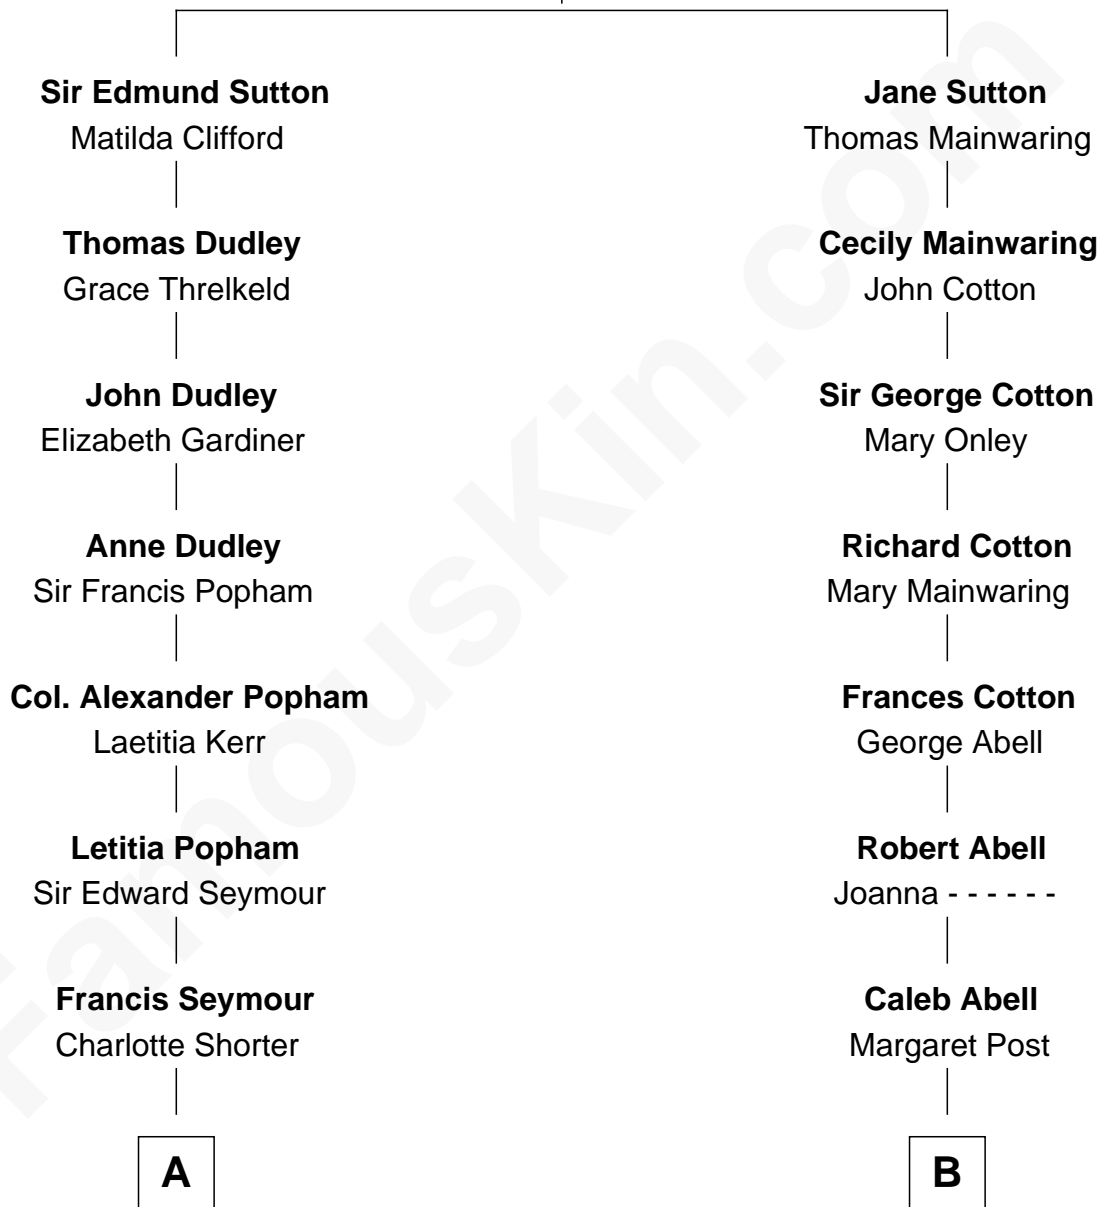

FamousKin.com Relationship Chart of

Prince Harry
Duke of Sussex

14th cousin 1 time removed of

Henry Sturgis Morgan
Co-Founder of Morgan Stanley

Sir John Sutton
Elizabeth Berkeley

A

Francis Seymour-Conway

Isabella FitzRoy

Hugh Seymour-Conway

Anne Horatia Waldegrave

Sir Horace Beauchamp Seymour

Elizabeth Malet Palk

Adelaide Horatia Elizabeth Seymour

Frederick Spencer

Charles Robert Spencer

Margaret Baring

Albert Edward John Spencer

Cynthia Elinor Beatrix Hamilton

Edward John Spencer

Frances Ruth Burke Roche

Princess Diana Frances Spencer

Charles III, King of the United Kingdom

Prince Harry

Duke of Sussex