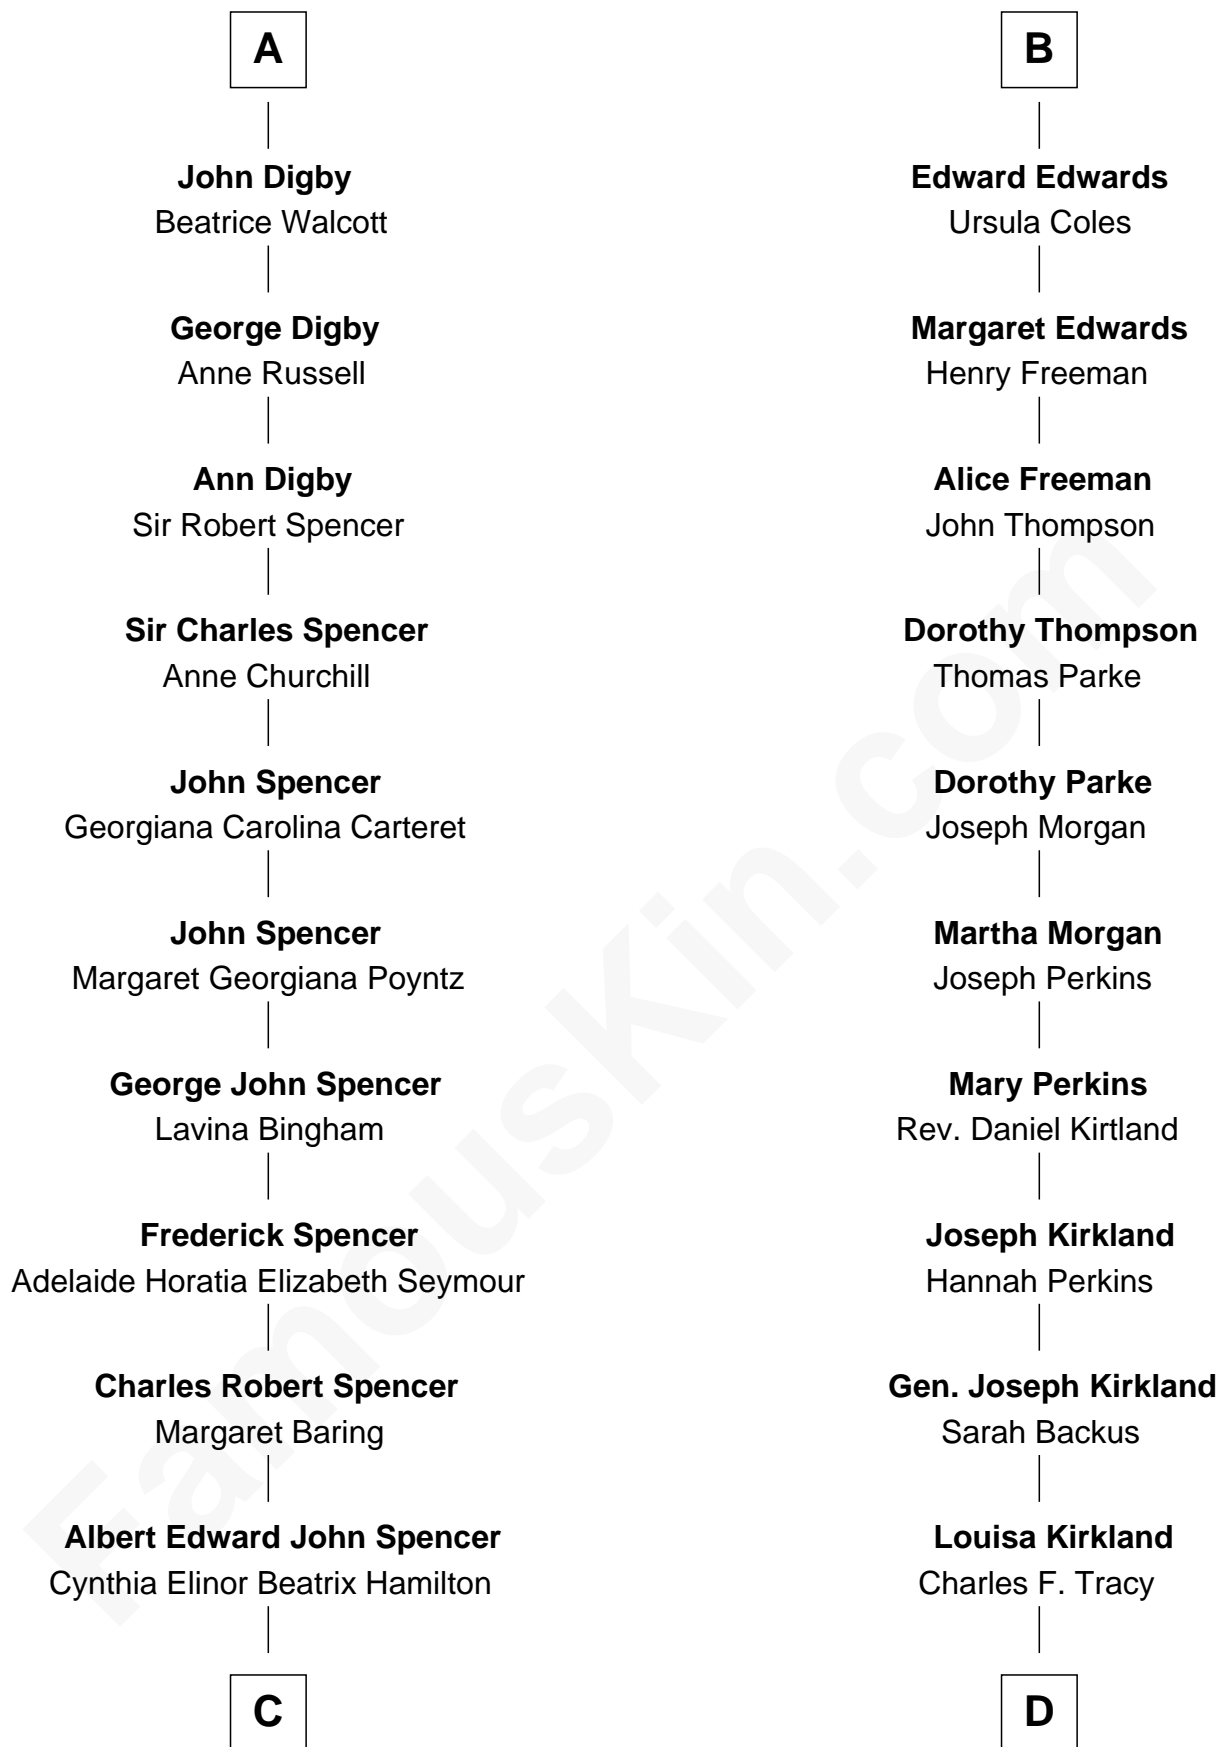

FamousKin.com Relationship Chart of

Prince Harry
Duke of Sussex

19th cousin of

Henry Sturgis Morgan
Co-Founder of Morgan Stanley

William de la Spine
Alice de Bruley

C

Edward John Spencer
Frances Ruth Burke Roche

Princess Diana Frances Spencer
Charles III, King of the United Kingdom

Prince Harry
Duke of Sussex

D

Frances Louisa Tracy
John Pierpont Morgan

John Pierpont Morgan
Jane Norton Grew

Henry Sturgis Morgan
Co-Founder of Morgan Stanley