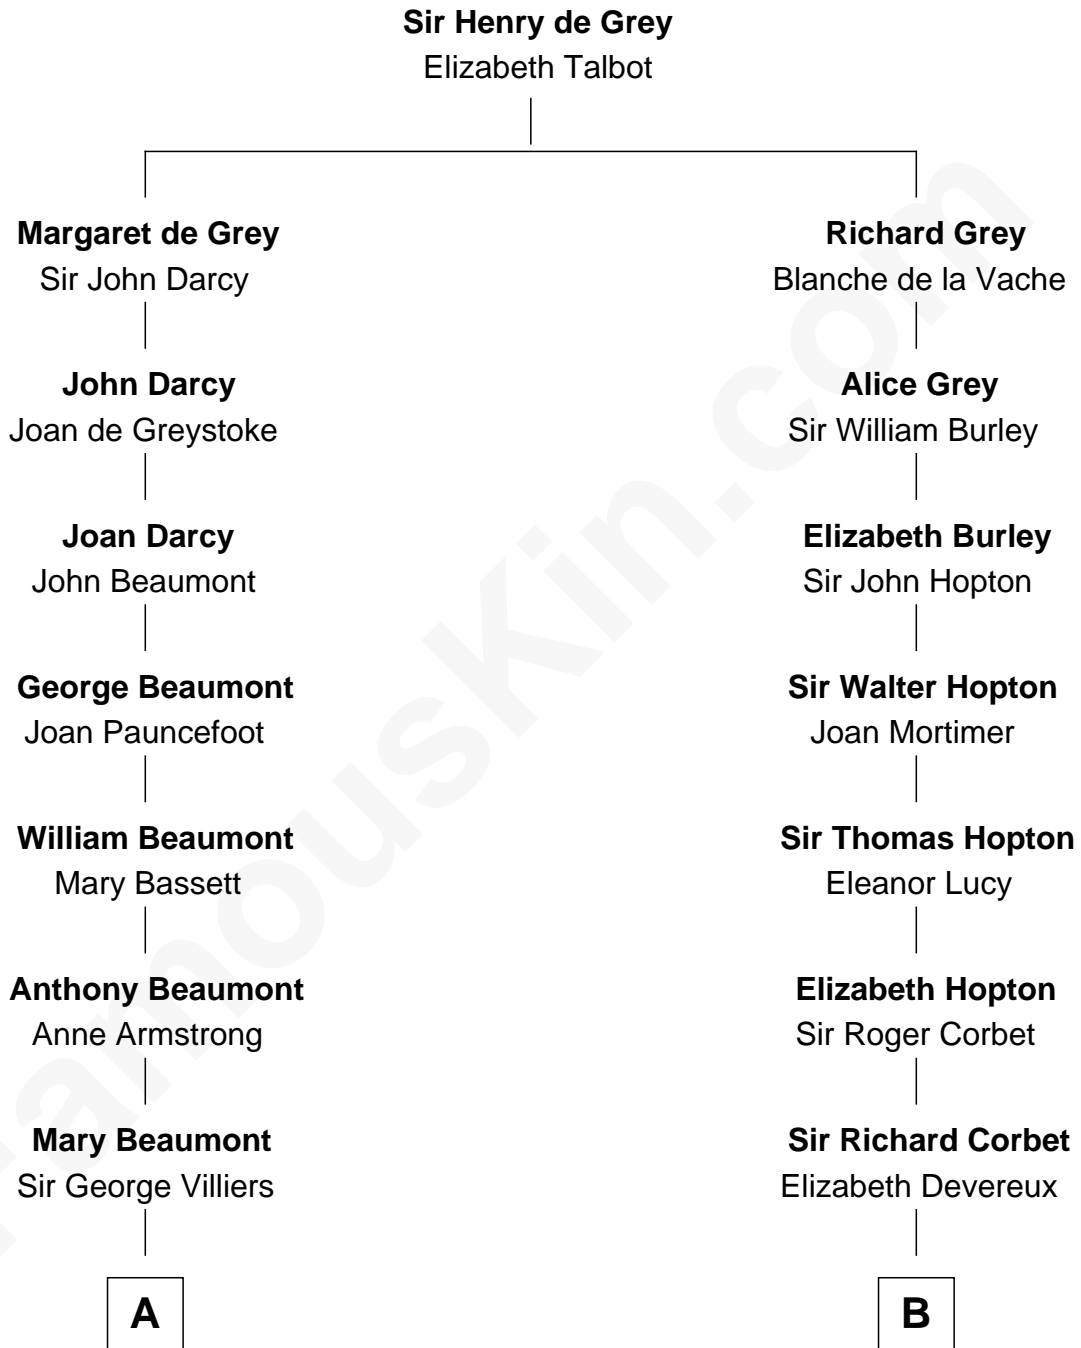

FamousKin.com
Relationship Chart of
Prince Harry
Duke of Sussex

19th cousin 2 times removed of
Henry Sturgis Morgan
Co-Founder of Morgan Stanley

C

Edward John Spencer
Frances Ruth Burke Roche

Princess Diana Frances Spencer
Charles III, King of the United Kingdom

Prince Harry
Duke of Sussex

D

William Gedney Tracy
Rachel Huntington

Charles F. Tracy
Louisa Kirkland

Frances Louisa Tracy
John Pierpont Morgan

John Pierpont Morgan
Jane Norton Grew

Henry Sturgis Morgan
Co-Founder of Morgan Stanley