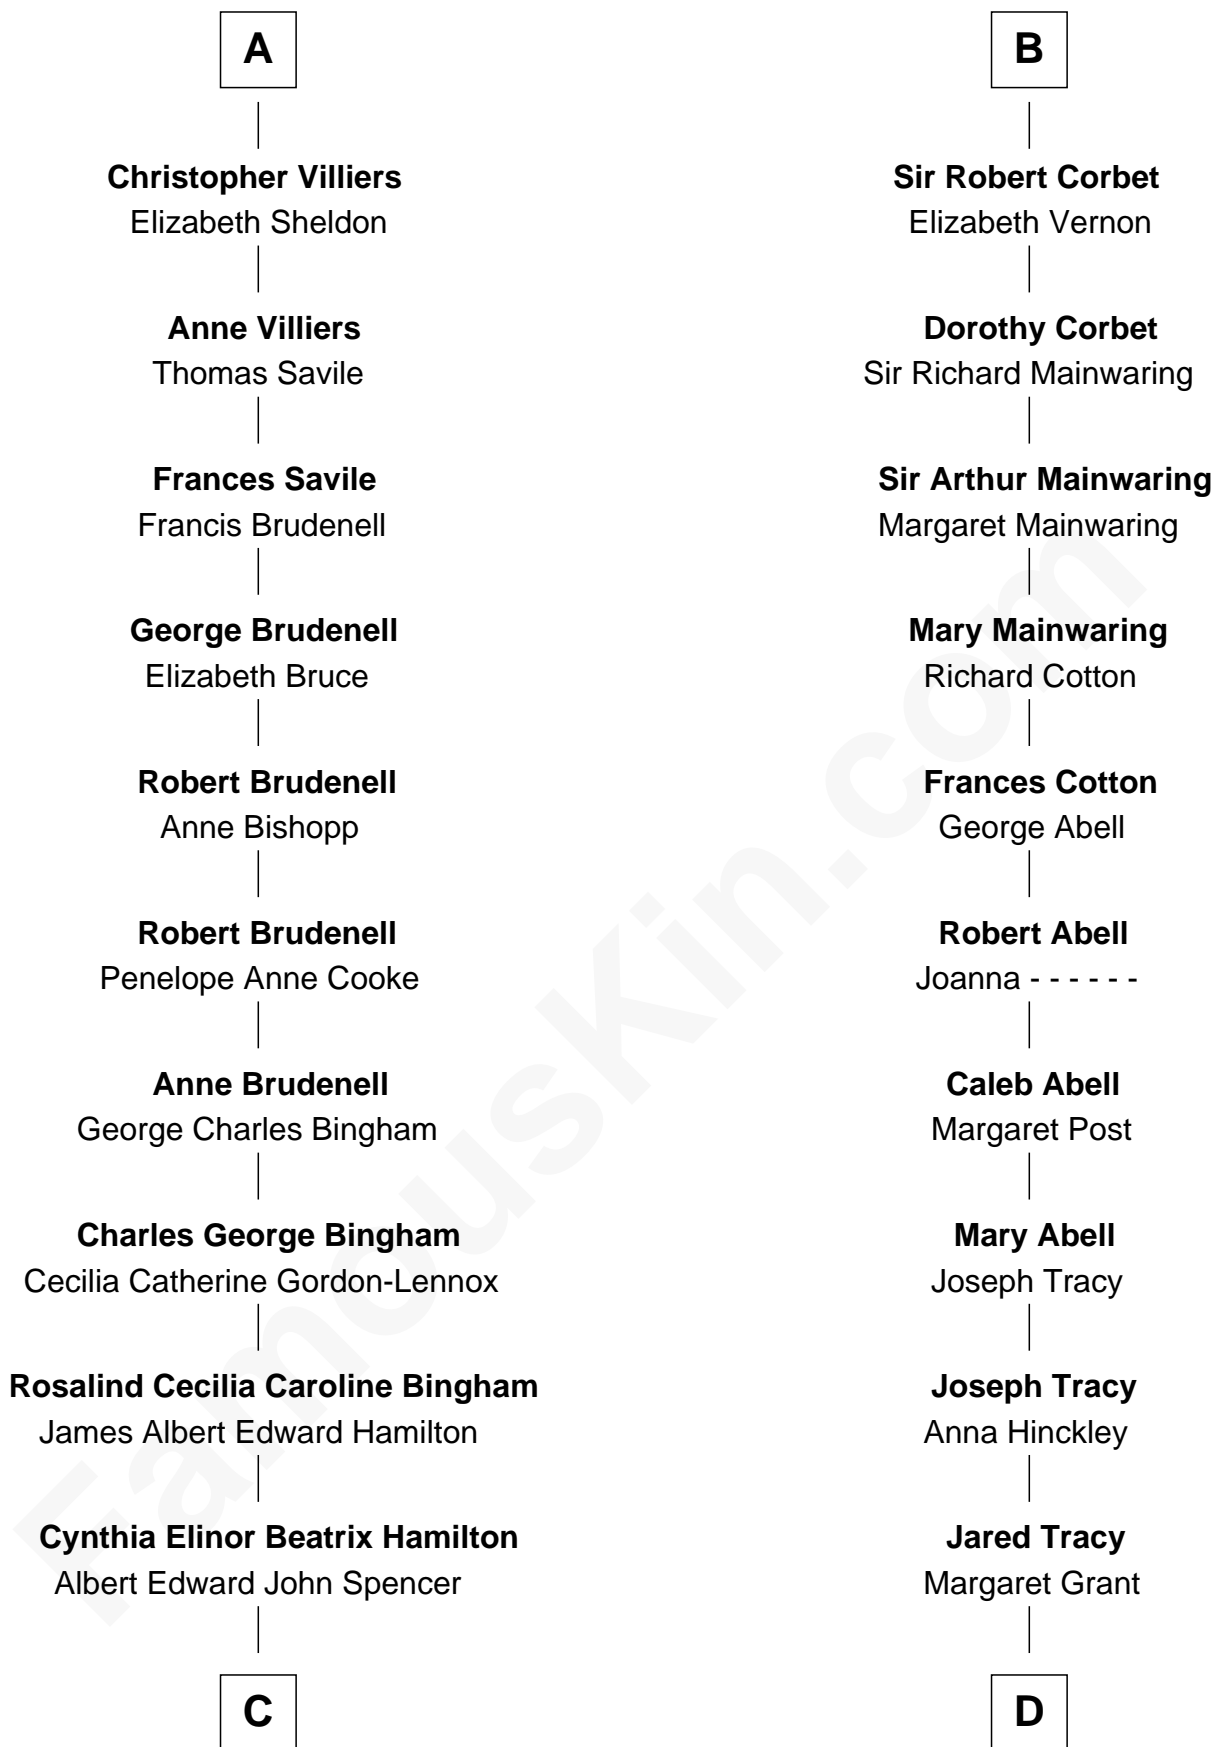

FamousKin.com
Relationship Chart of
Prince Harry
Duke of Sussex

19th cousin 2 times removed of
Henry Sturgis Morgan
Co-Founder of Morgan Stanley

C

Edward John Spencer
Frances Ruth Burke Roche

Princess Diana Frances Spencer
Charles III, King of the United Kingdom

Prince Harry
Duke of Sussex

D

William Gedney Tracy
Rachel Huntington

Charles F. Tracy
Louisa Kirkland

Frances Louisa Tracy
John Pierpont Morgan

John Pierpont Morgan
Jane Norton Grew

Henry Sturgis Morgan
Co-Founder of Morgan Stanley