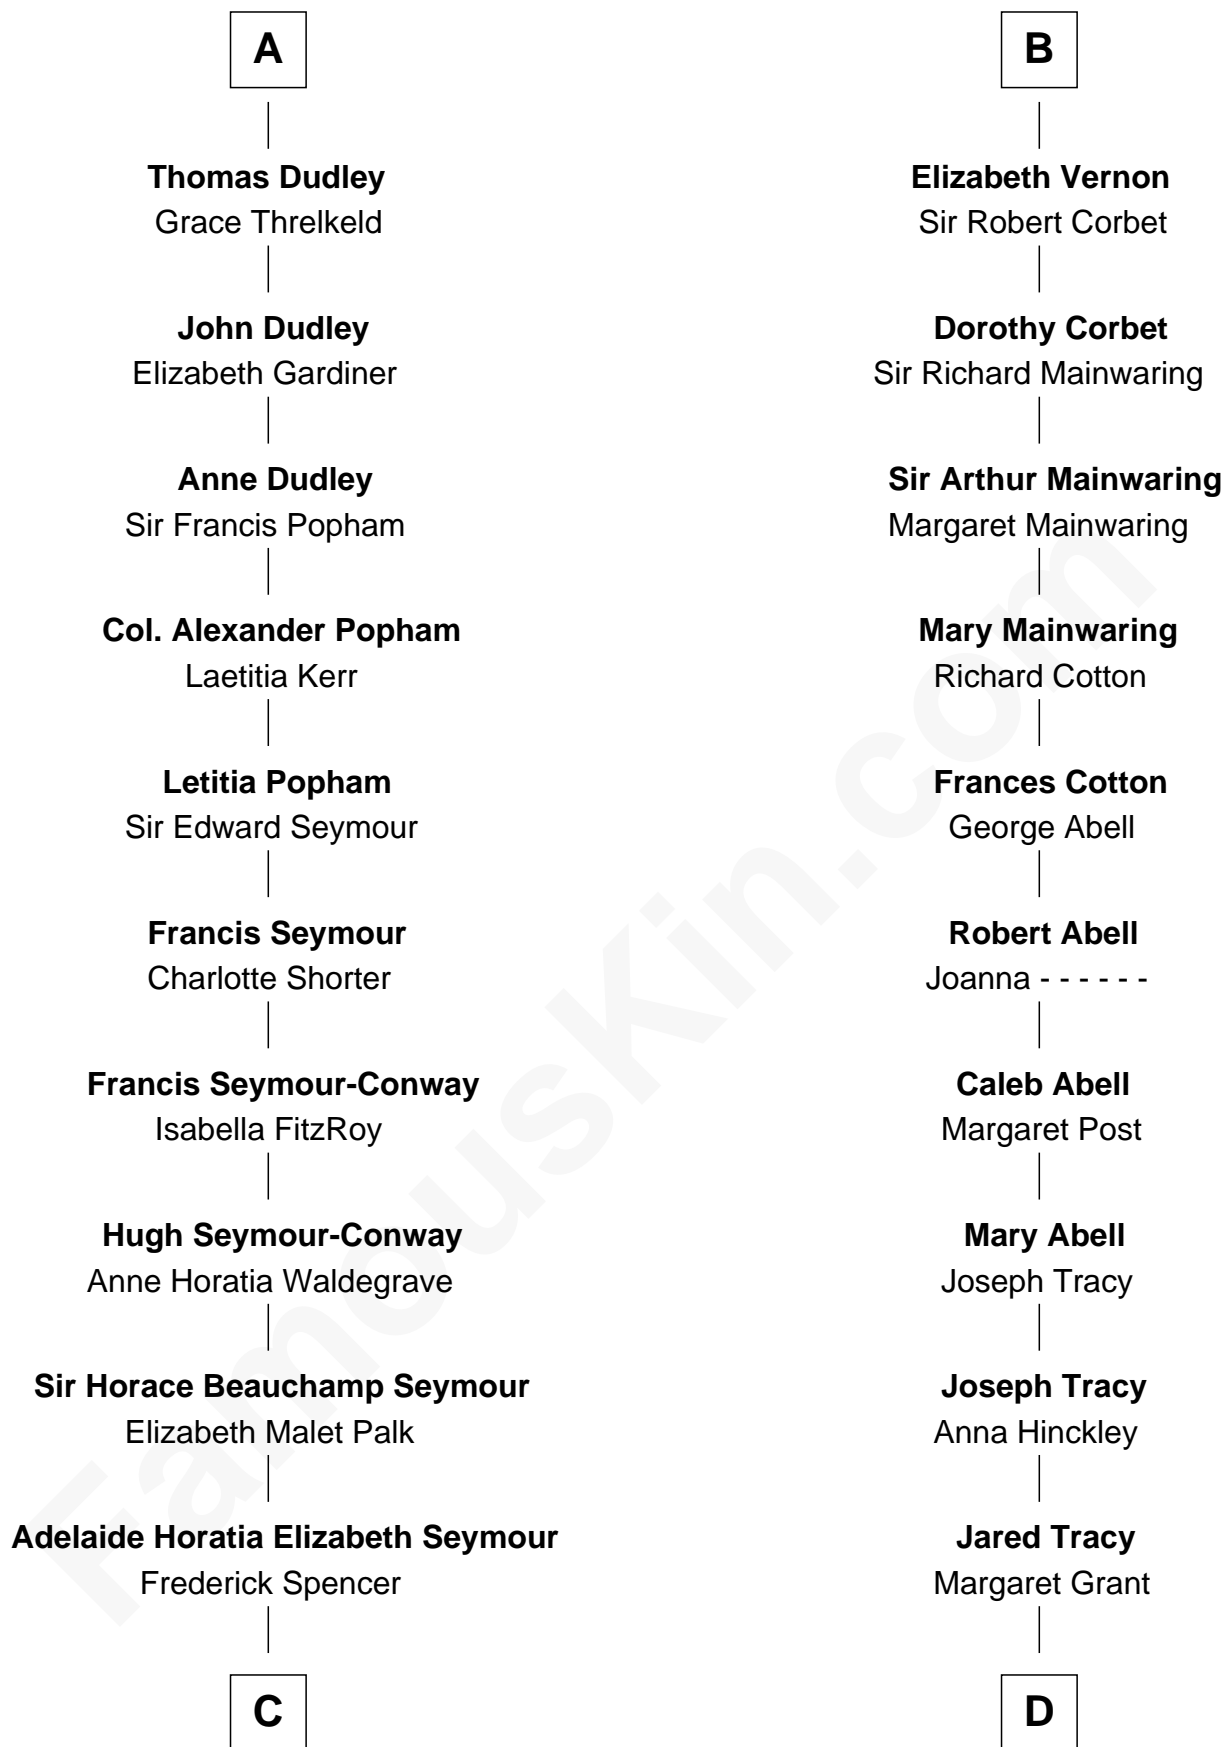

FamousKin.com Relationship Chart of

Prince Harry
Duke of Sussex

21st cousin of

Henry Sturgis Morgan
Co-Founder of Morgan Stanley

Edmund Plantagenet
Blanche of Artois

C

Charles Robert Spencer

Margaret Baring

Albert Edward John Spencer

Cynthia Elinor Beatrix Hamilton

Edward John Spencer

Frances Ruth Burke Roche

Princess Diana Frances Spencer

Charles III, King of the United Kingdom

Prince Harry

Duke of Sussex