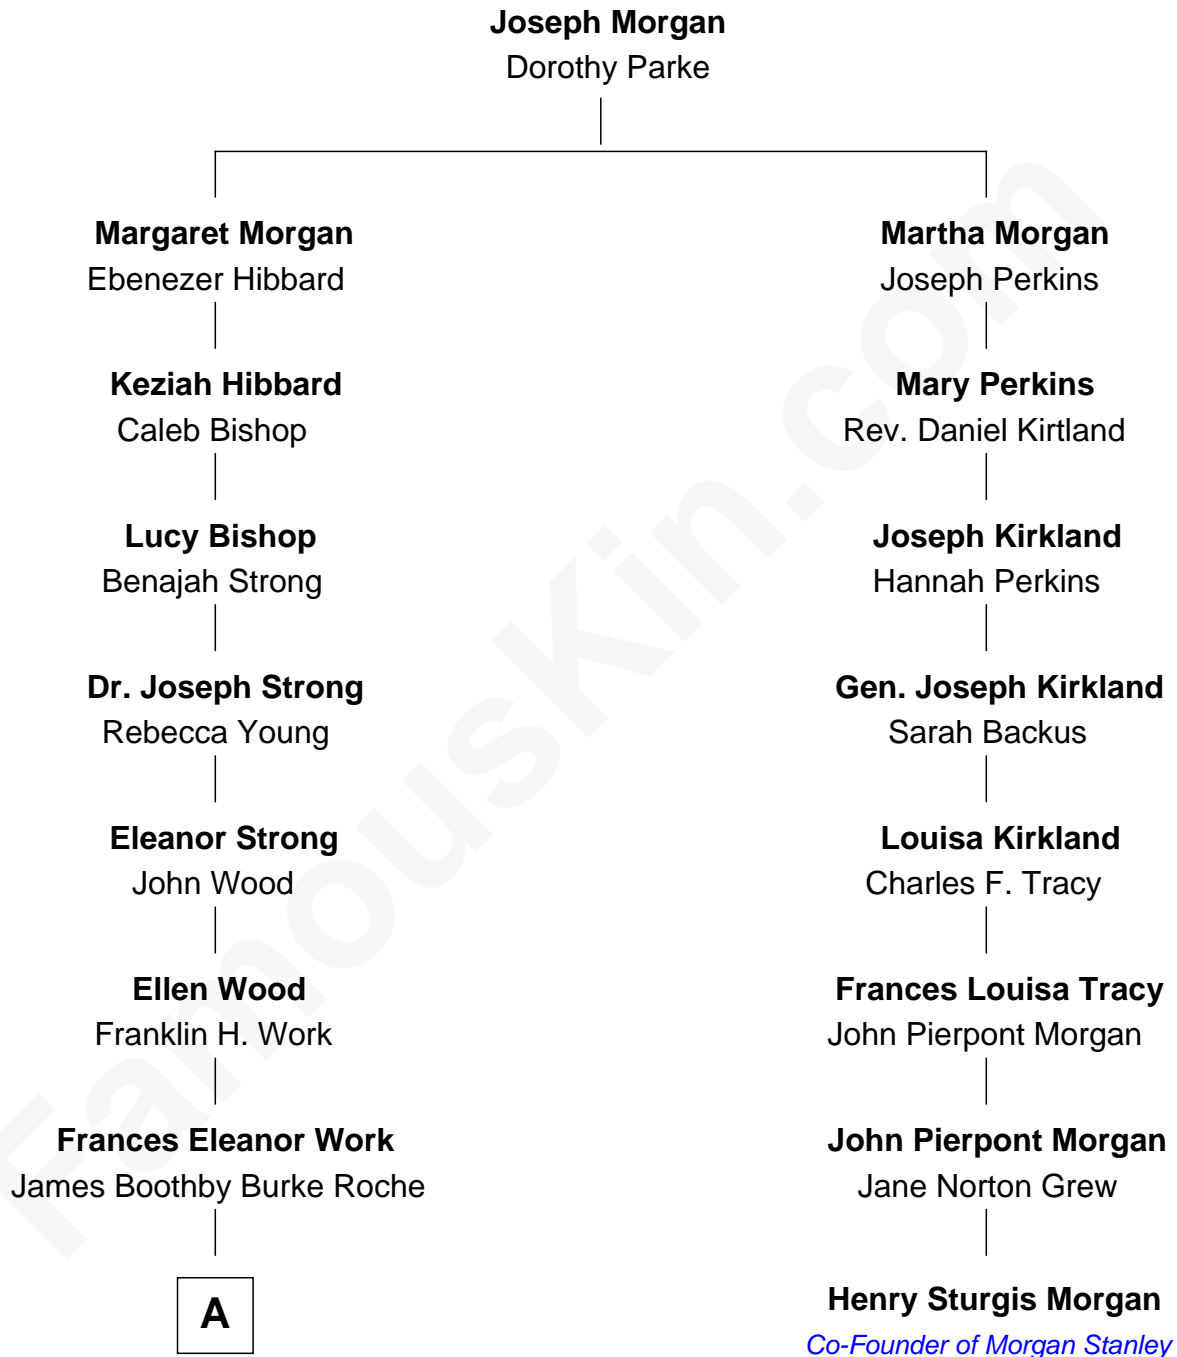

FamousKin.com Relationship Chart of

Prince Harry
Duke of Sussex

7th cousin 3 times removed of

Henry Sturgis Morgan
Co-Founder of Morgan Stanley

A

—
Edmund Maurice Burke Roche

Ruth Sylvia Gill

—
Frances Ruth Burke Roche

Edward John Spencer

—
Princess Diana Frances Spencer

Charles III, King of the United Kingdom

—
Prince Harry

Duke of Sussex

FamousKin.com