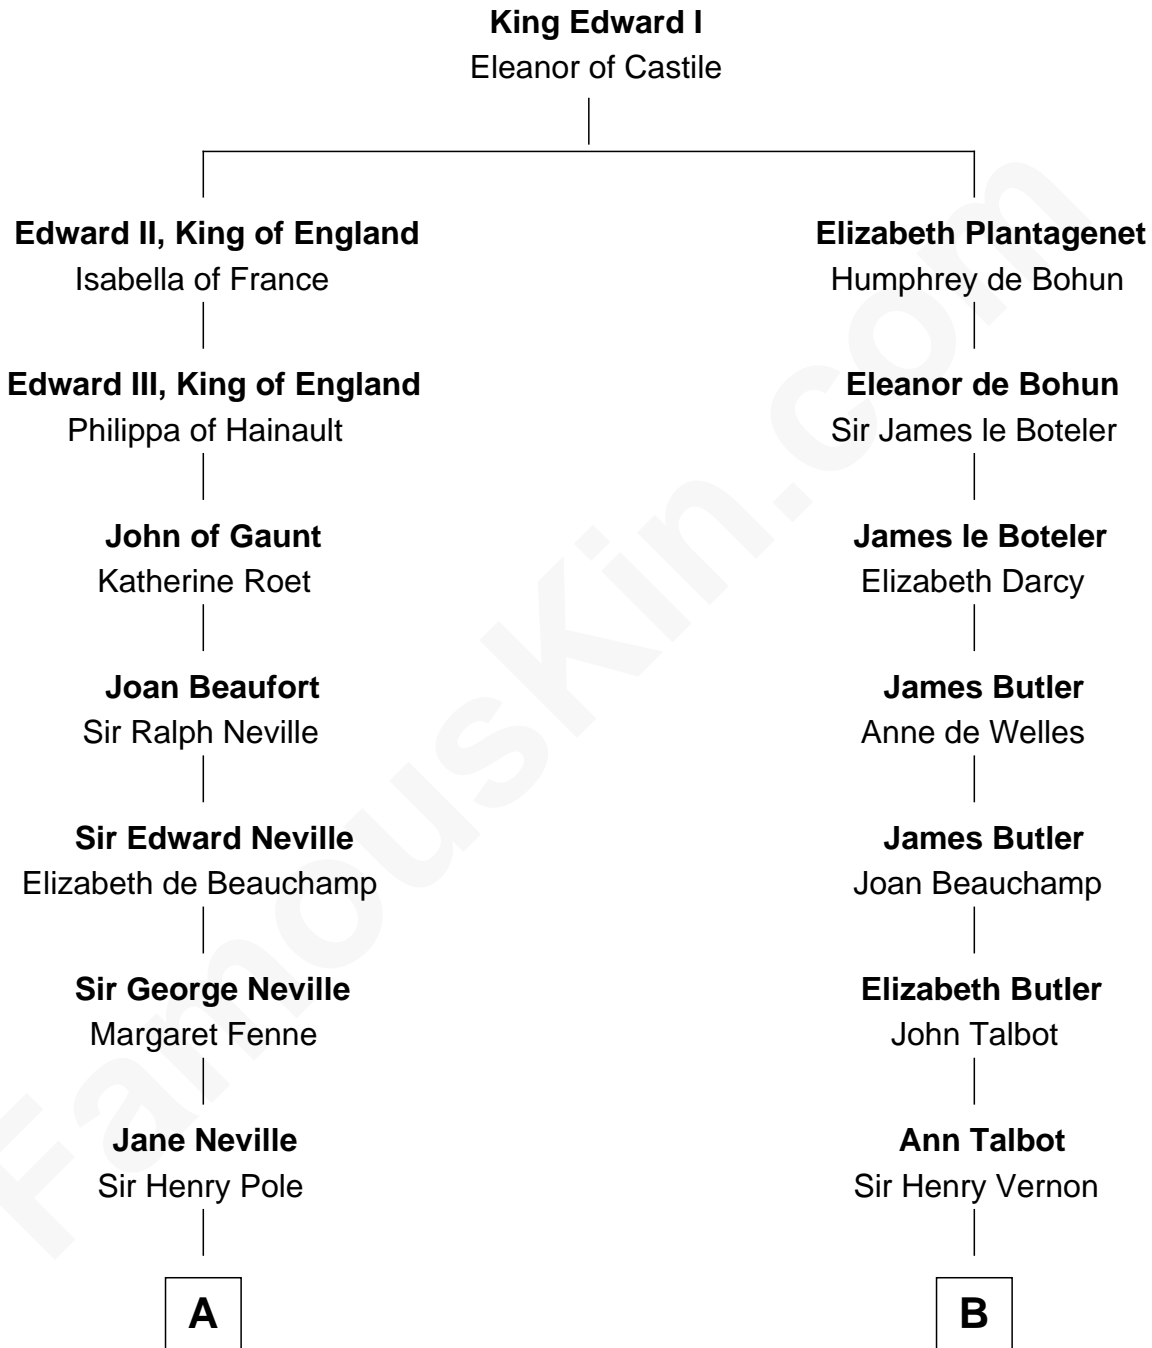

FamousKin.com Relationship Chart of

Prince Harry
Duke of Sussex

21st cousin of

Henry Sturgis Morgan
Co-Founder of Morgan Stanley

C

Charles Robert Spencer

Margaret Baring

Albert Edward John Spencer

Cynthia Elinor Beatrix Hamilton

Edward John Spencer

Frances Ruth Burke Roche

Princess Diana Frances Spencer

Charles III, King of the United Kingdom

Prince Harry

Duke of Sussex

D

William Gedney Tracy

Rachel Huntington

Charles F. Tracy

Louisa Kirkland

Frances Louisa Tracy

John Pierpont Morgan

John Pierpont Morgan

Jane Norton Grew