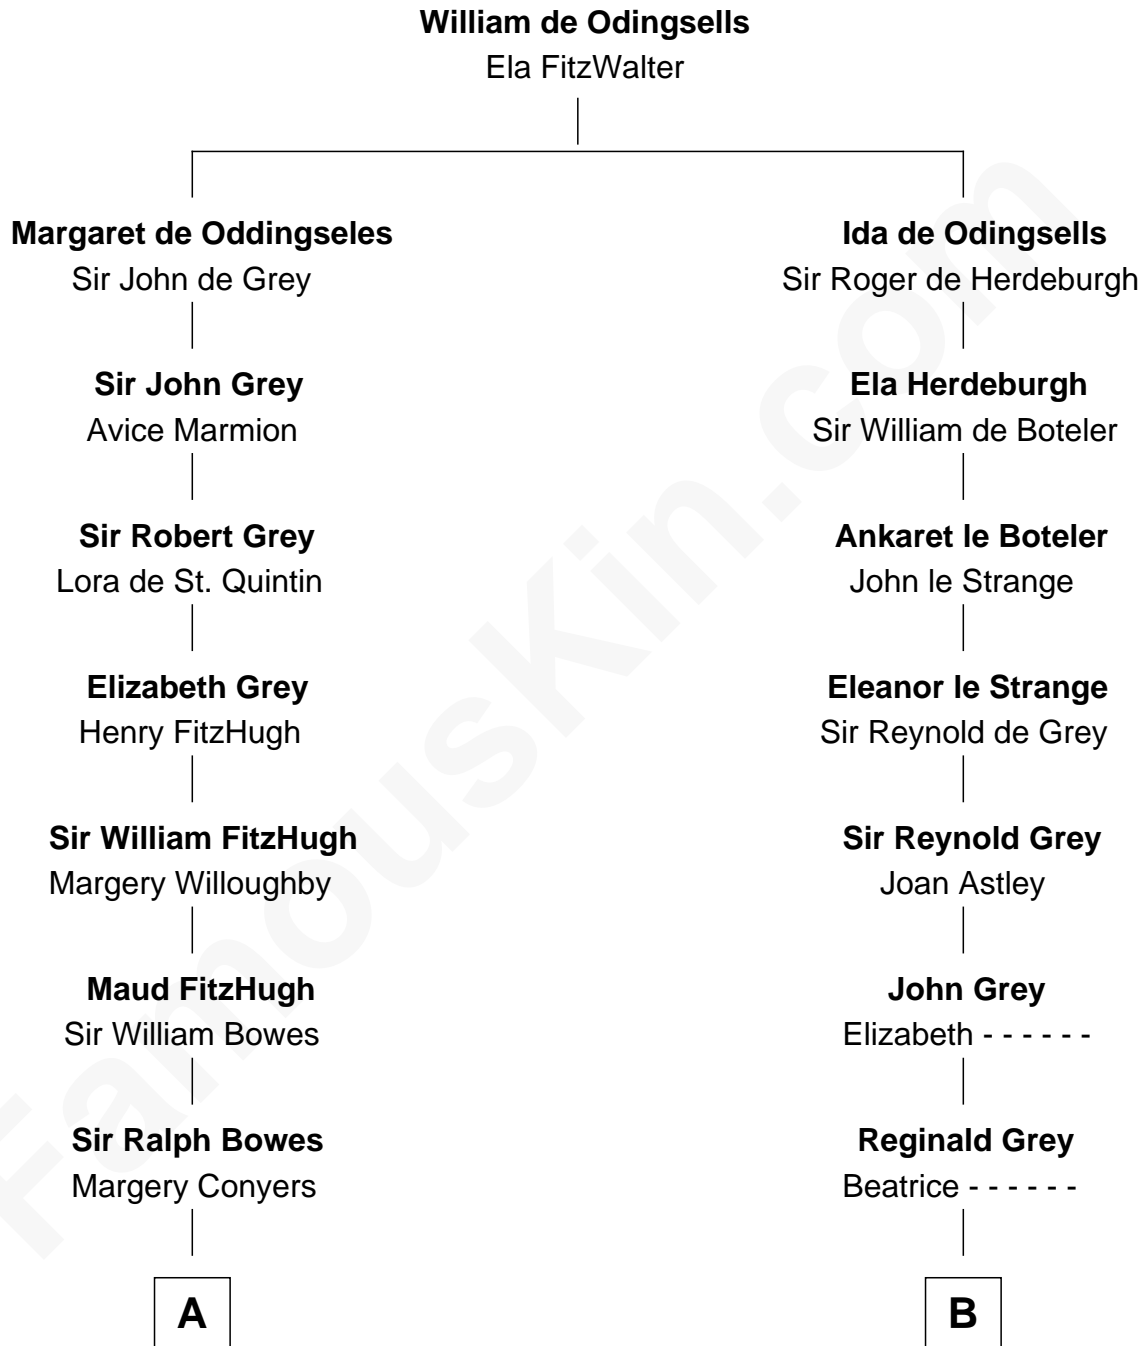

# FamousKin.com Relationship Chart of

**Prince Harry**  
*Duke of Sussex*

21st cousin of

**Henry Sturgis Morgan**  
*Co-Founder of Morgan Stanley*

**C**

**Claude George Bowes-Lyon**  
Cecilia Nina Cavendish-Bentinck

**Elizabeth Bowes-Lyon**  
George VI, King of the United Kingdom

**Elizabeth II, Queen of the United Kingdom**  
Prince Philip of Edinburgh

**Charles III, King of the United Kingdom**  
Princess Diana Frances Spencer

**Prince Harry**  
*Duke of Sussex*

**D**

**Mary Sheldon Lord**  
John Pierpont

**Juliet Pierpont**  
Junius Spencer Morgan

**John Pierpont Morgan**  
Frances Louisa Tracy

**John Pierpont Morgan**  
Jane Norton Grew