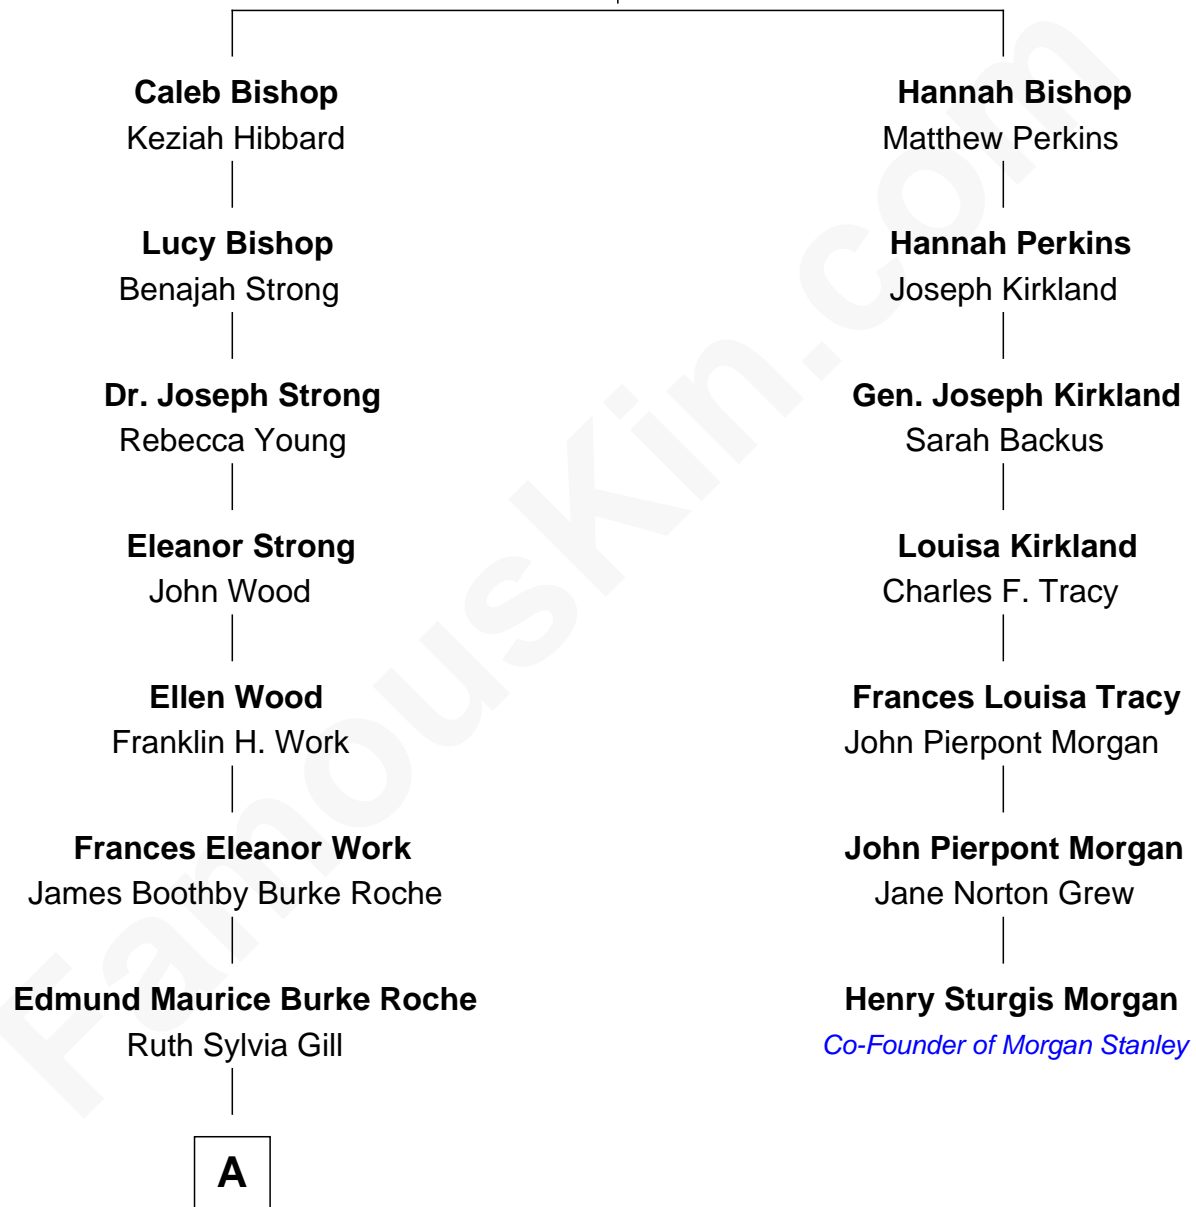

FamousKin.com Relationship Chart of

Prince Harry
Duke of Sussex

6th cousin 3 times removed of

Henry Sturgis Morgan
Co-Founder of Morgan Stanley

Samuel Bishop
Sarah Fobes

A

—
Frances Ruth Burke Roche

Edward John Spencer

—
Princess Diana Frances Spencer

Charles III, King of the United Kingdom

—
Prince Harry

Duke of Sussex

FamousKin.com