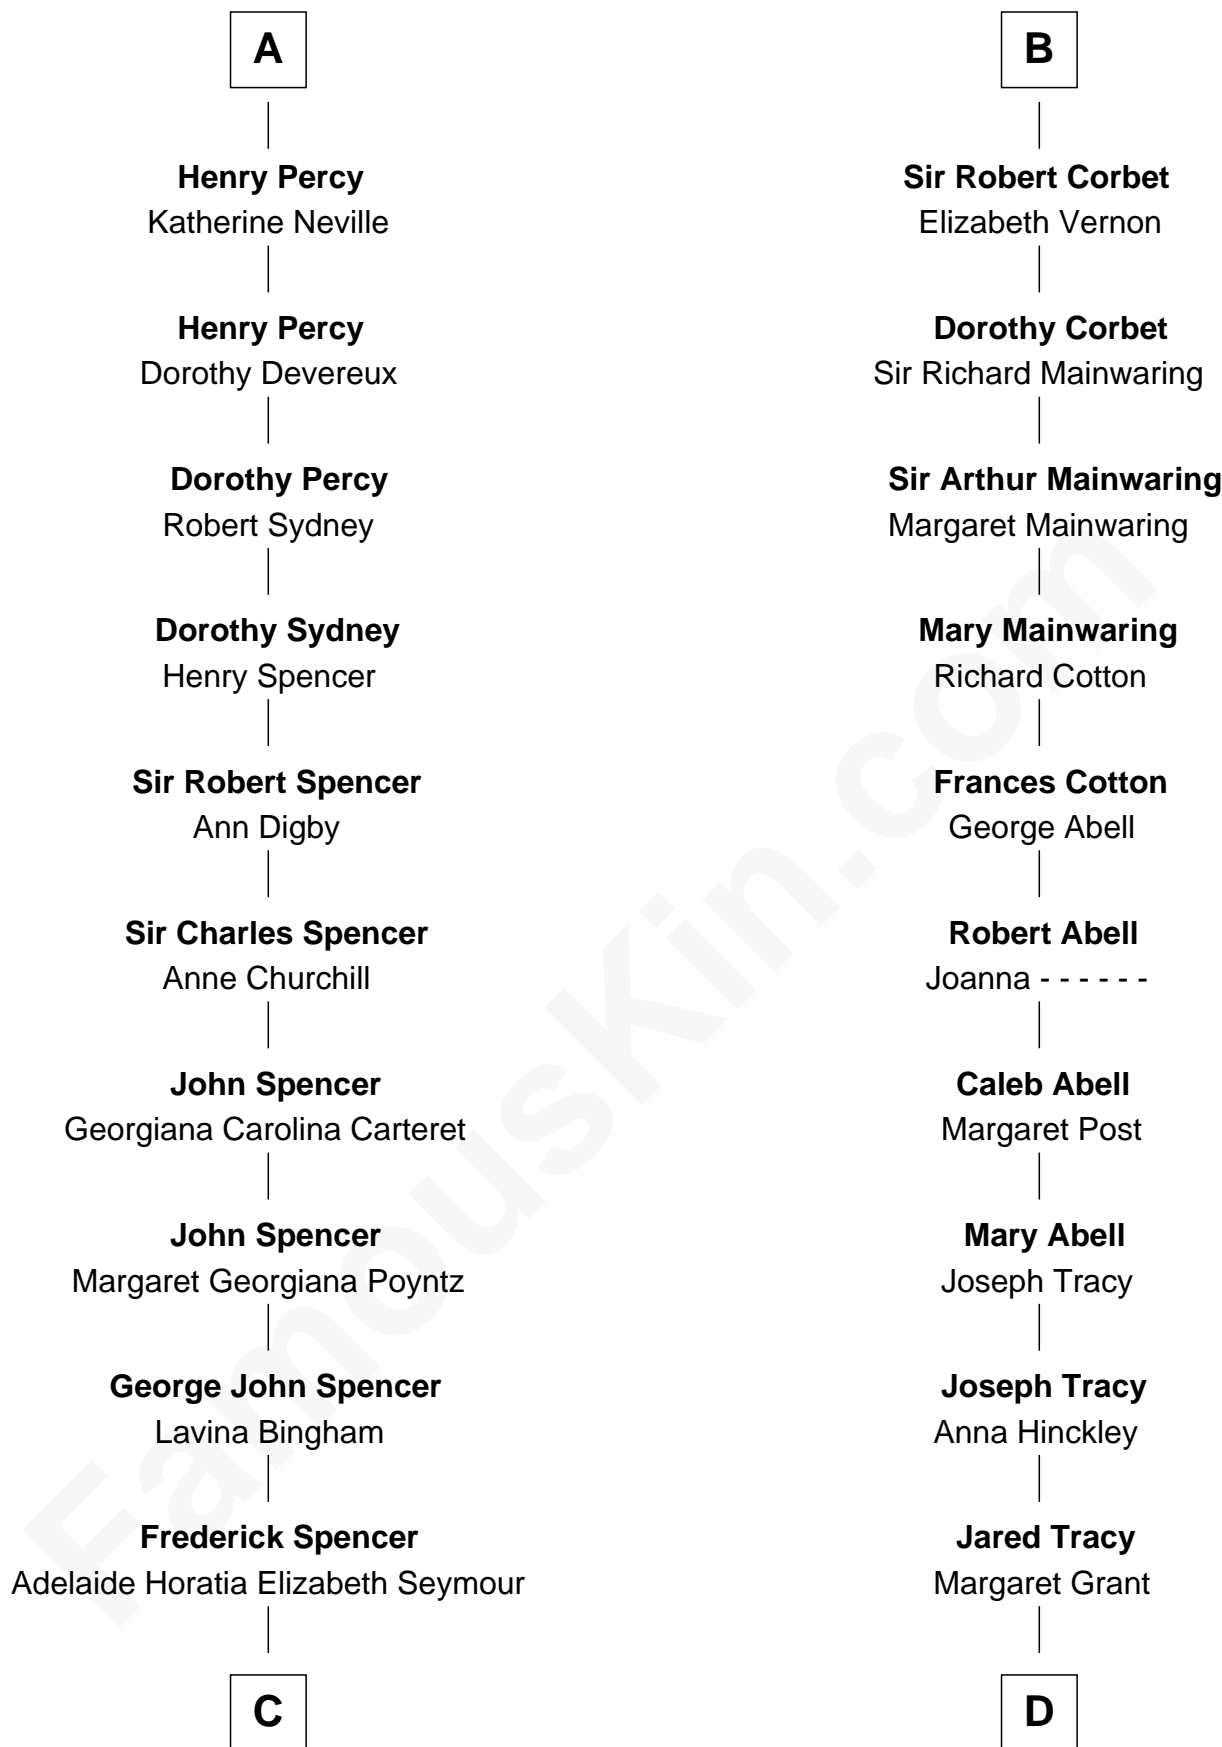

FamousKin.com Relationship Chart of

Prince Harry
Duke of Sussex

21st cousin of

Henry Sturgis Morgan
Co-Founder of Morgan Stanley

C

Charles Robert Spencer

Margaret Baring

Albert Edward John Spencer

Cynthia Elinor Beatrix Hamilton

Edward John Spencer

Frances Ruth Burke Roche

Princess Diana Frances Spencer

Charles III, King of the United Kingdom

Prince Harry

Duke of Sussex

D