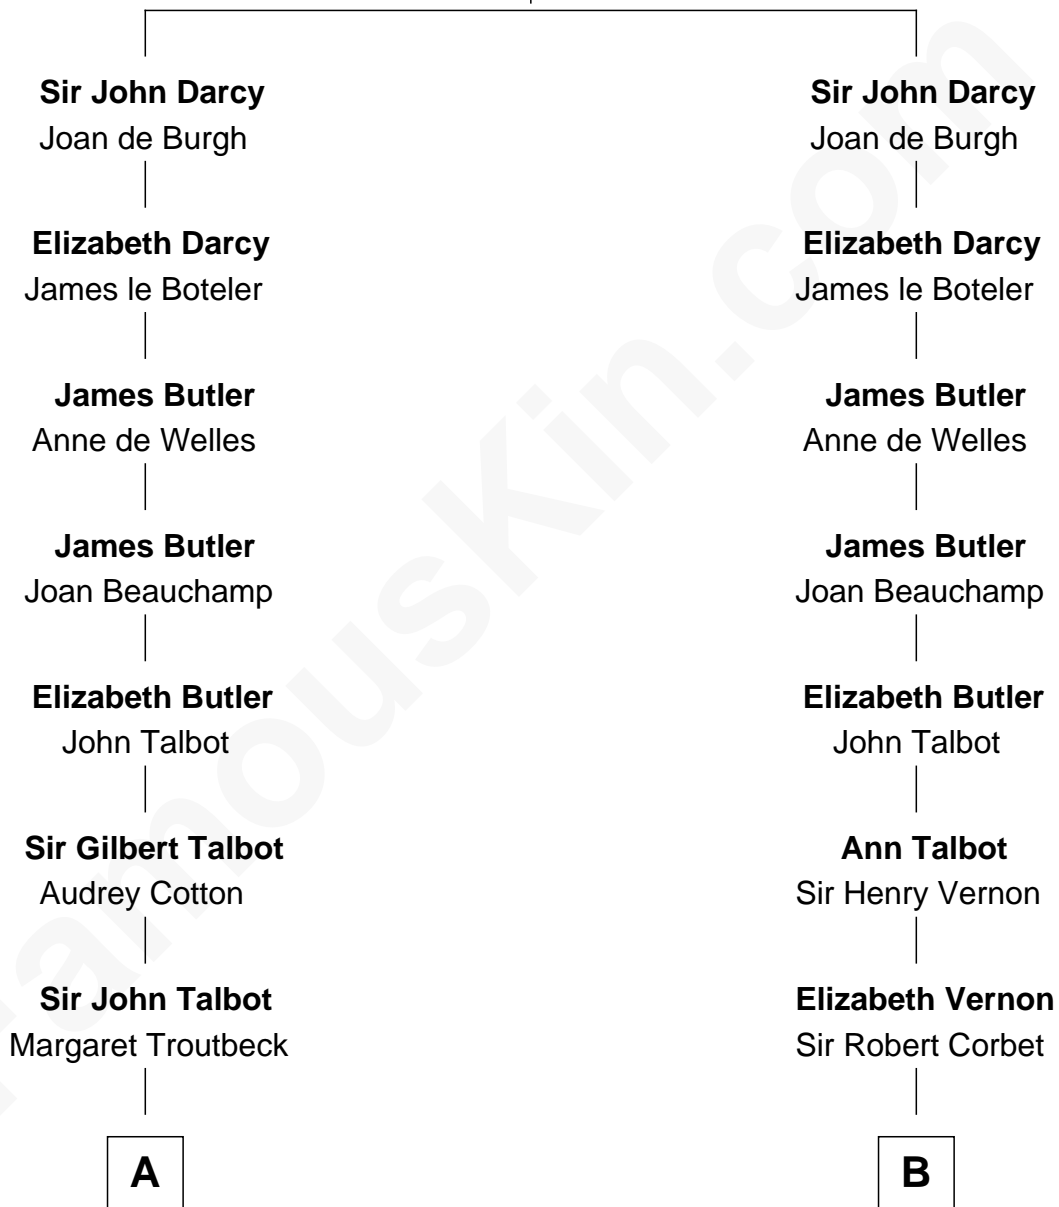

FamousKin.com Relationship Chart of

Prince Harry
Duke of Sussex

20th cousin 1 time removed of

Henry Sturgis Morgan
Co-Founder of Morgan Stanley

Sir Roger Darcy
Isabel de Aton

C

Claude George Bowes-Lyon
Cecilia Nina Cavendish-Bentinck

Elizabeth Bowes-Lyon
George VI, King of the United Kingdom

Elizabeth II, Queen of the United Kingdom
Prince Philip of Edinburgh

Charles III, King of the United Kingdom
Princess Diana Frances Spencer

Prince Harry
Duke of Sussex

D

Charles F. Tracy
Louisa Kirkland

Frances Louisa Tracy
John Pierpont Morgan

John Pierpont Morgan
Jane Norton Grew

Henry Sturgis Morgan
Co-Founder of Morgan Stanley