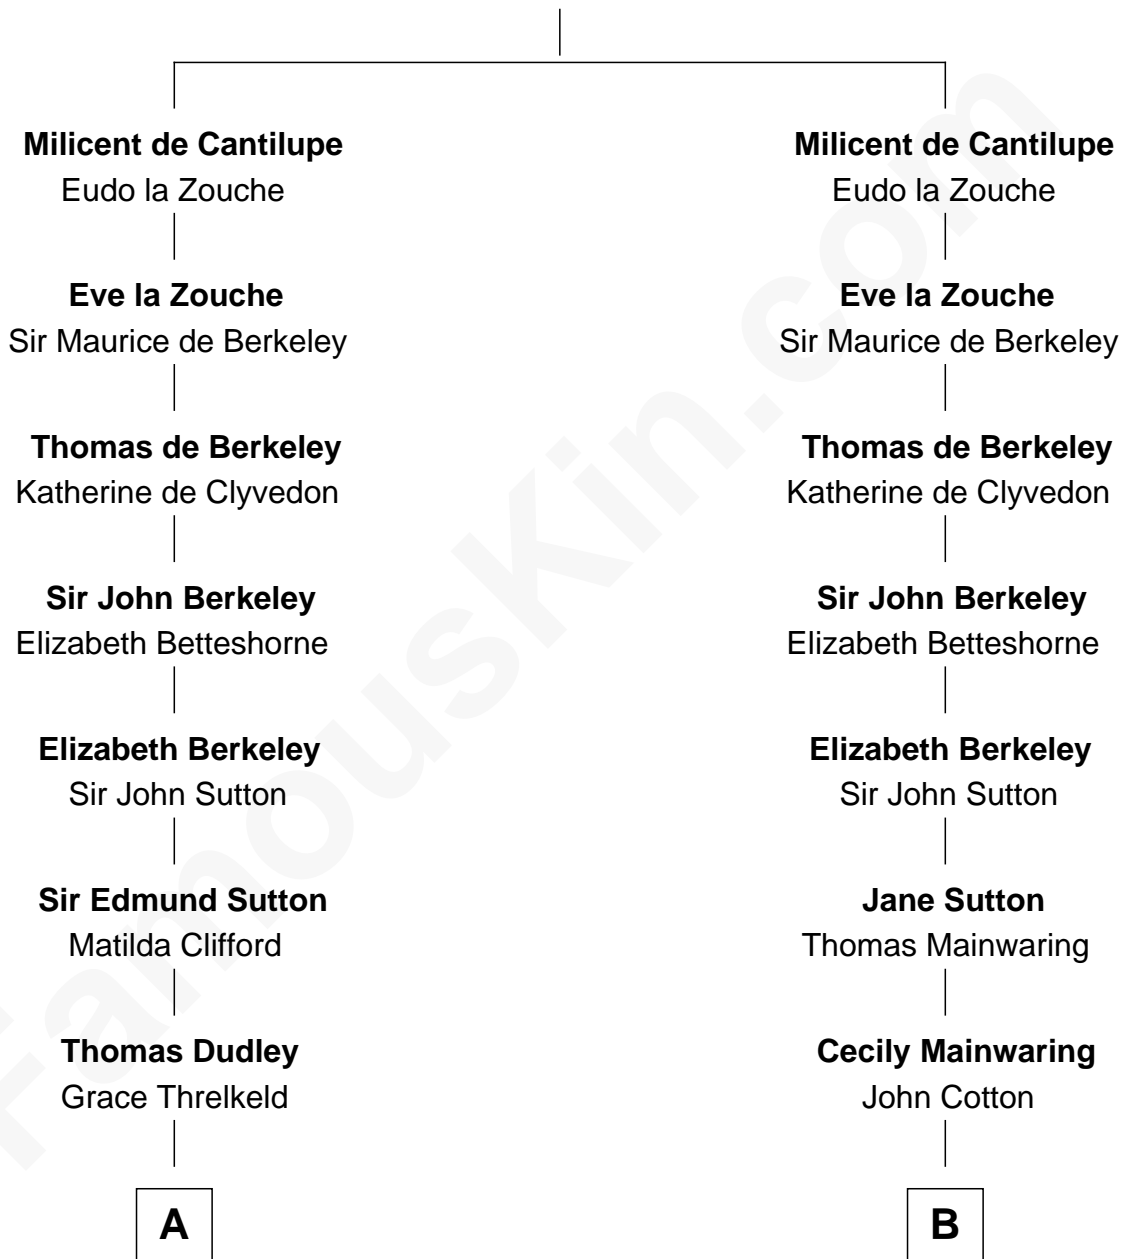

# FamousKin.com Relationship Chart of

**Prince Harry**  
*Duke of Sussex*

19th cousin 1 time removed of

**Henry Sturgis Morgan**  
*Co-Founder of Morgan Stanley*

**Sir William de Cantilupe**  
Eve de Braiose

**C**

**Albert Edward John Spencer**  
Cynthia Elinor Beatrix Hamilton

**Edward John Spencer**  
Frances Ruth Burke Roche

**Princess Diana Frances Spencer**  
Charles III, King of the United Kingdom

**Prince Harry**  
*Duke of Sussex*

**D**

**Frances Louisa Tracy**  
John Pierpont Morgan

**John Pierpont Morgan**  
Jane Norton Grew

**Henry Sturgis Morgan**  
*Co-Founder of Morgan Stanley*

FamousKin.com