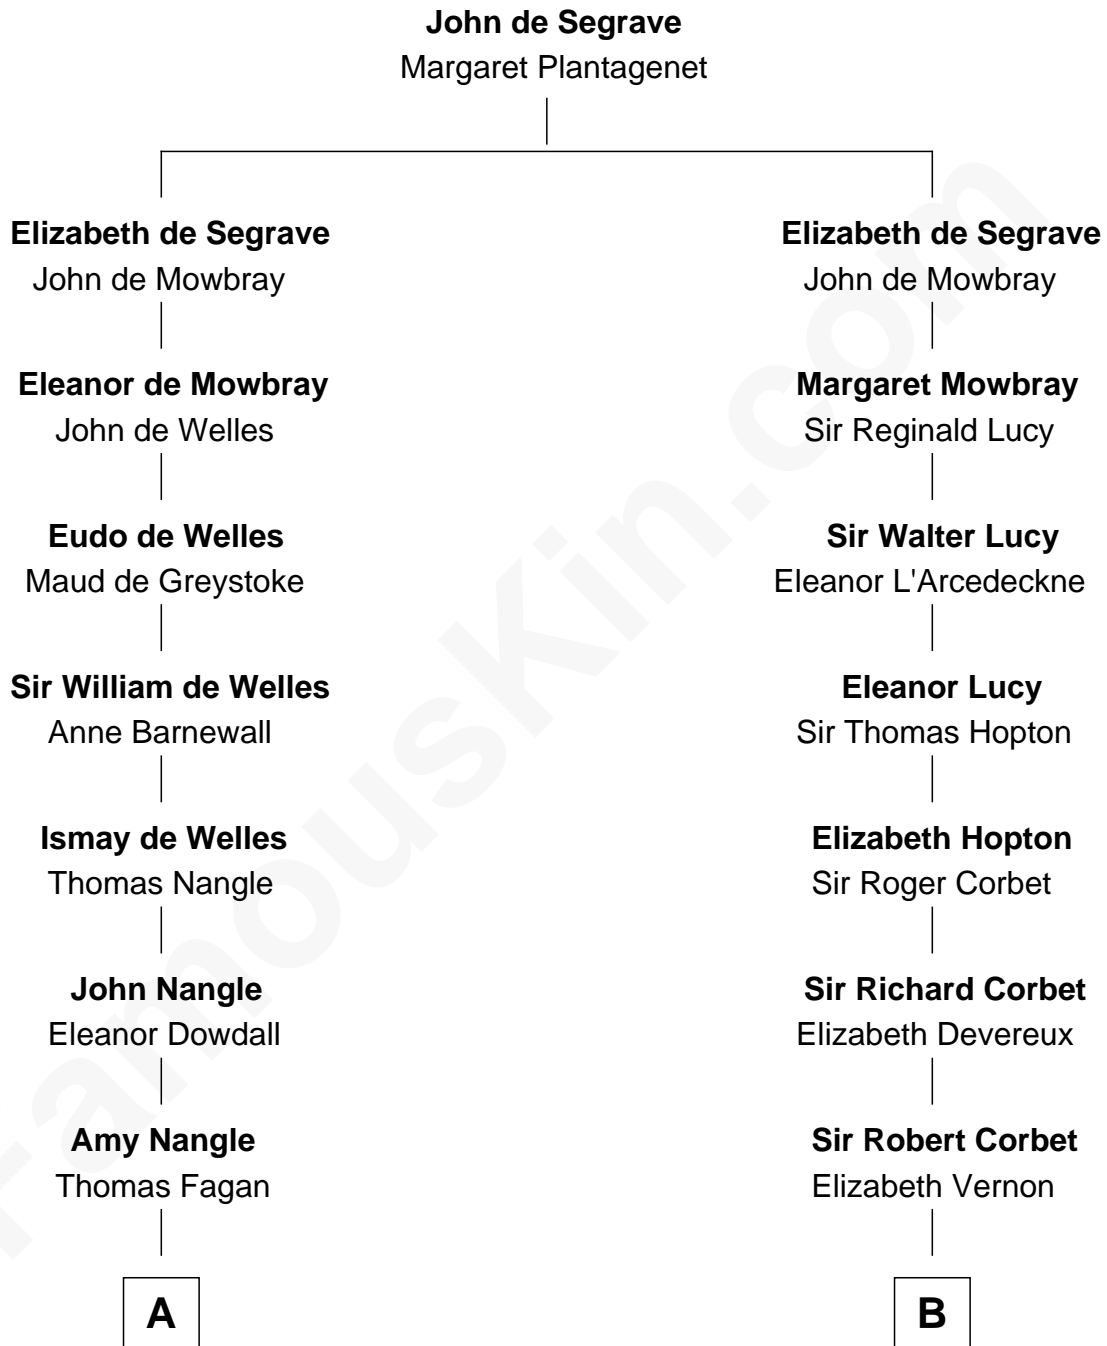

FamousKin.com Relationship Chart of

Prince Harry
Duke of Sussex

20th cousin of

Henry Sturgis Morgan
Co-Founder of Morgan Stanley

C

Elizabeth Bowes-Lyon

George VI, King of the United Kingdom

Elizabeth II, Queen of the United Kingdom

Prince Philip of Edinburgh

Charles III, King of the United Kingdom

Princess Diana Frances Spencer

Prince Harry

Duke of Sussex

D

Charles F. Tracy

Louisa Kirkland