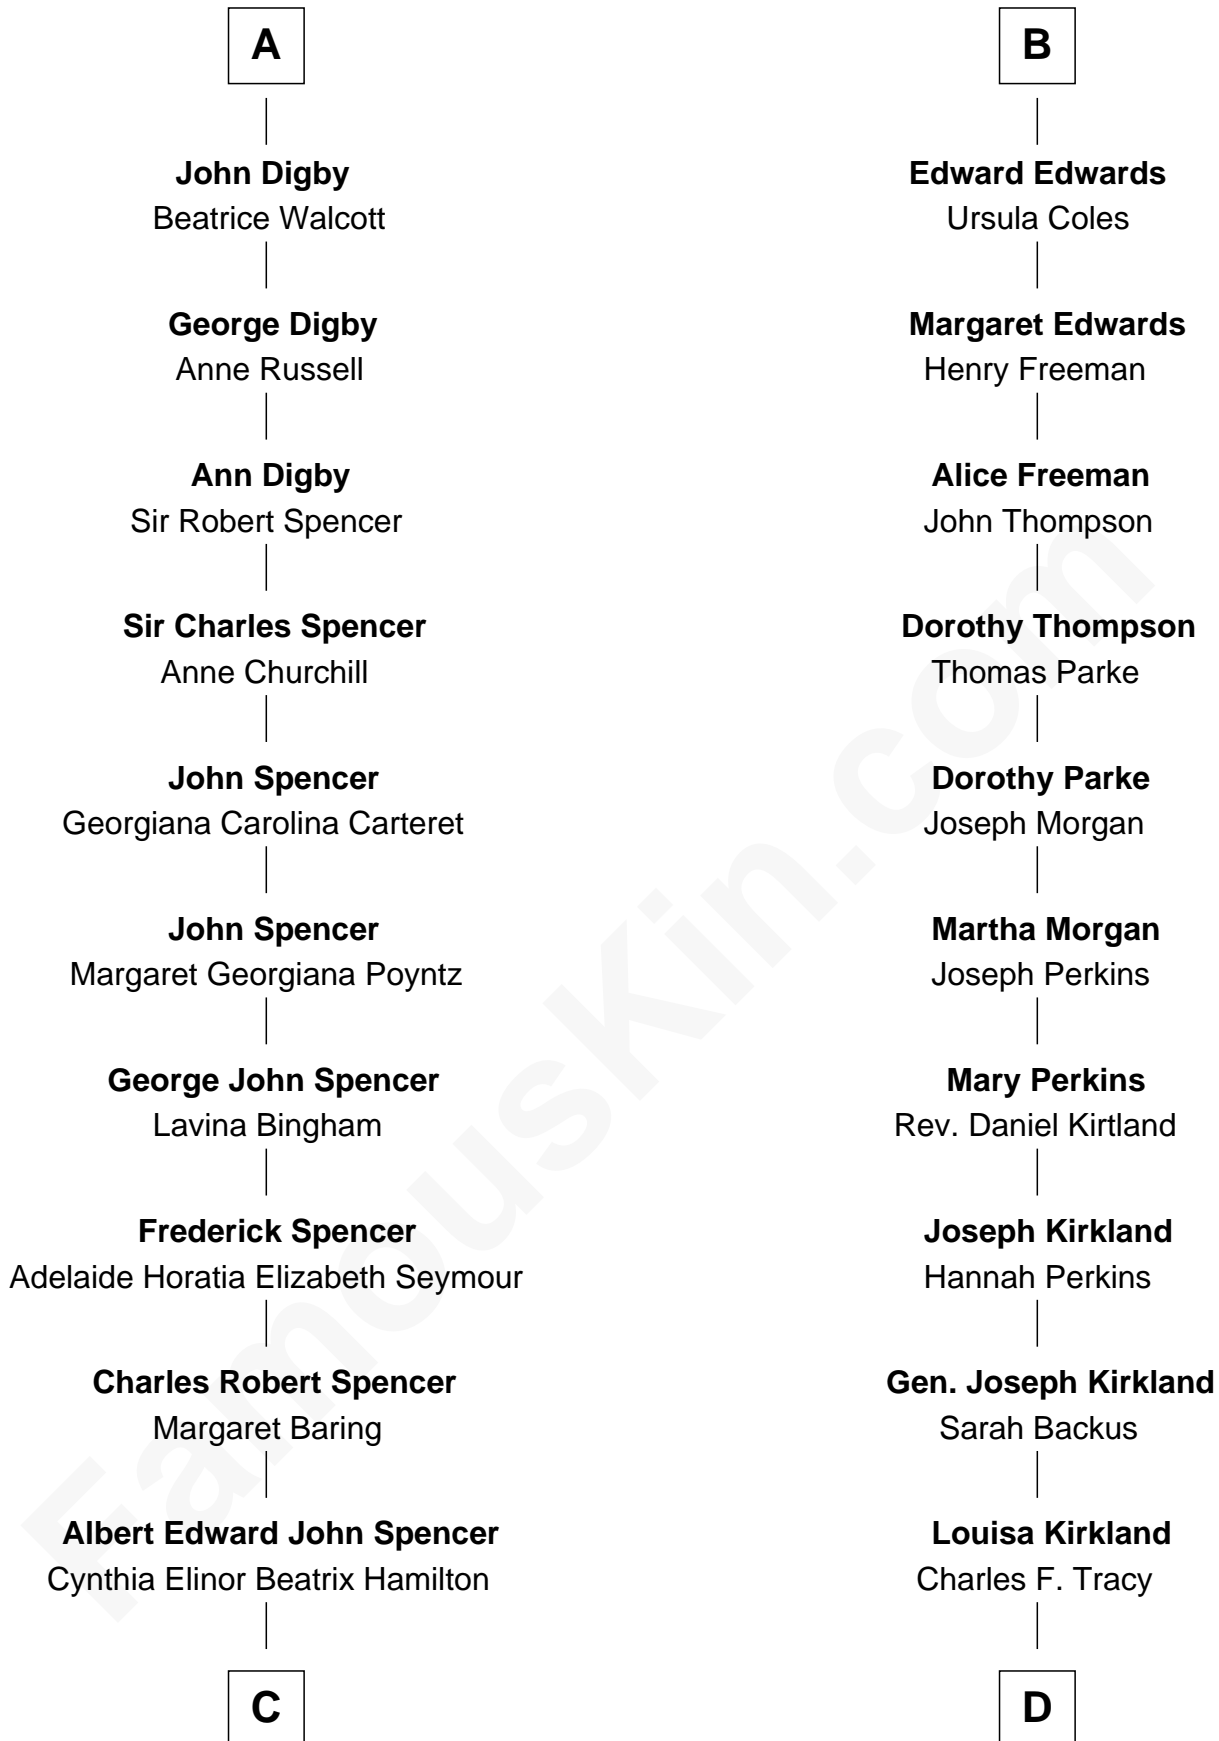

FamousKin.com Relationship Chart of

Prince Harry

Duke of Sussex

18th cousin 1 time removed of

J.P. Morgan, Jr.

American Banker and Philanthropist

William de la Spine

Alice de Bruley