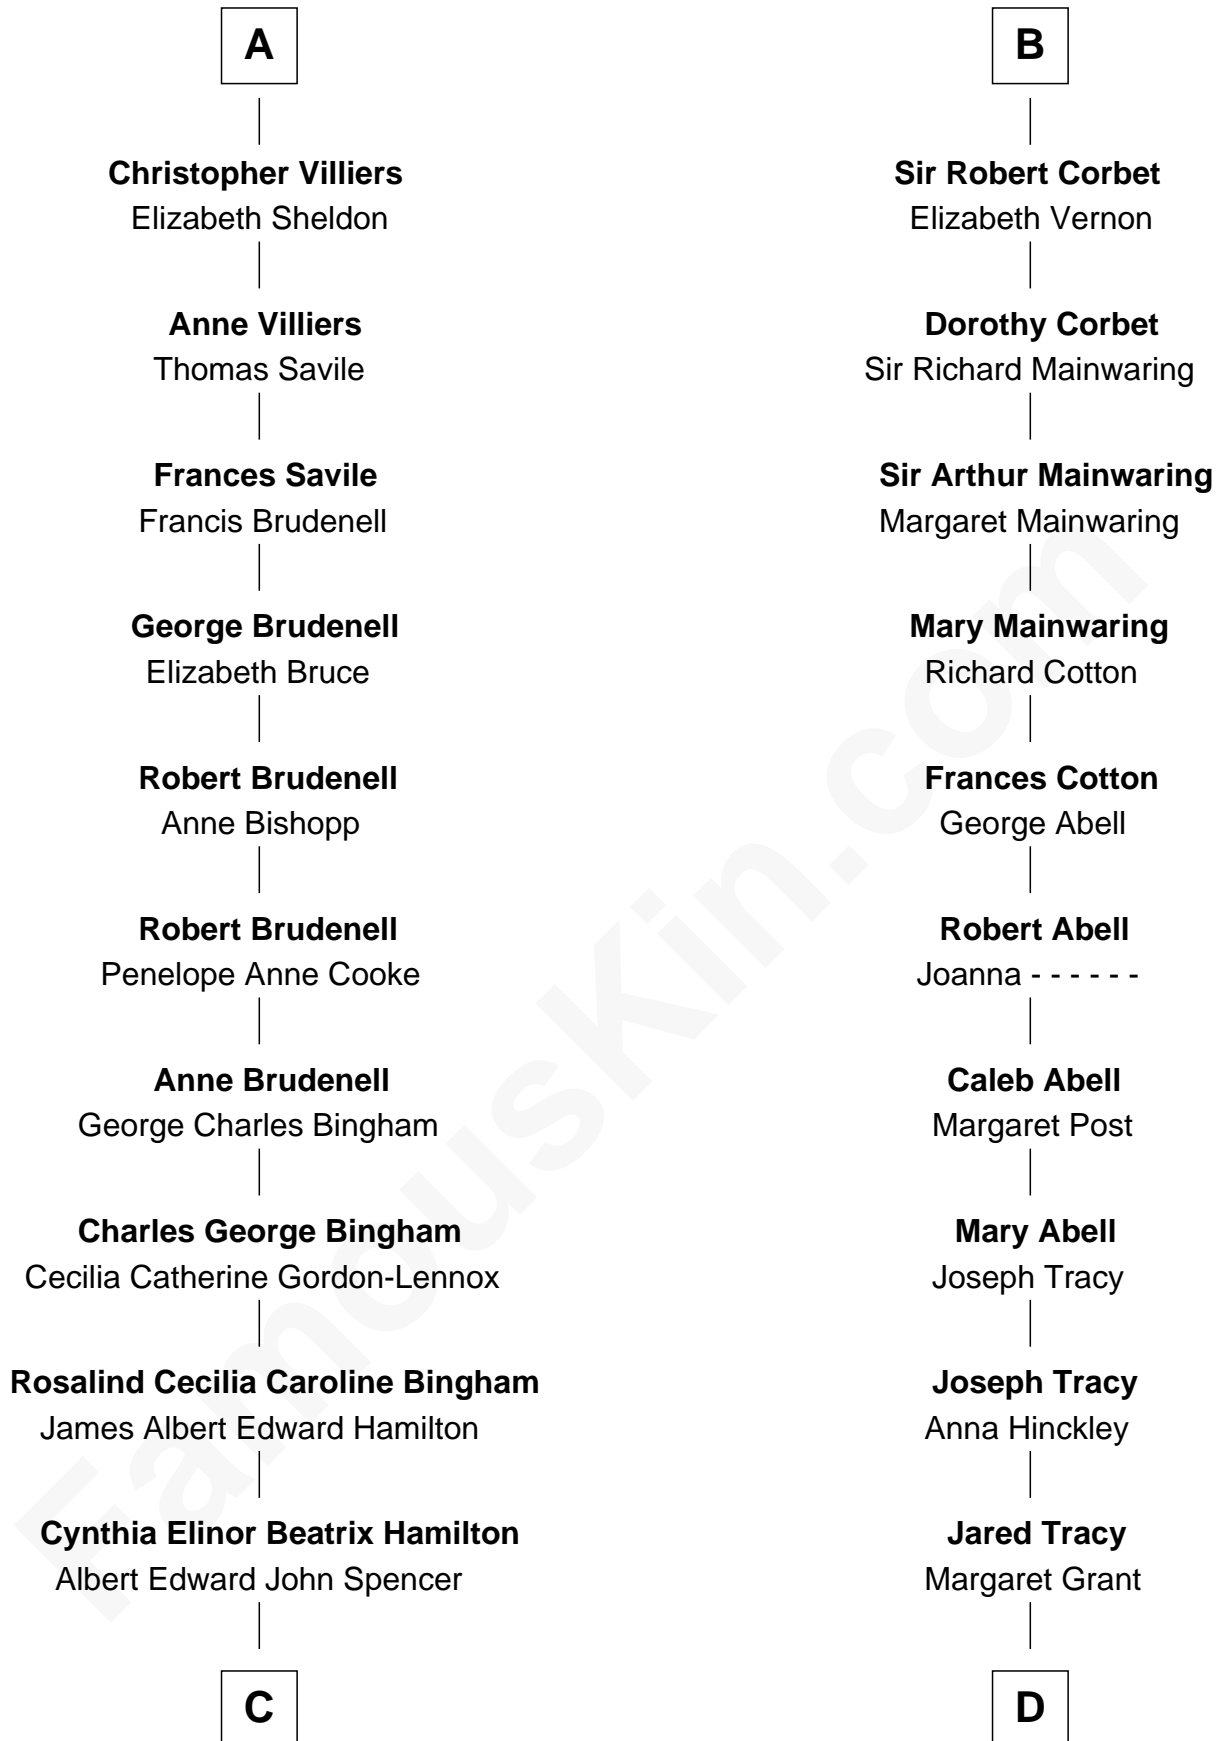

# FamousKin.com Relationship Chart of

**Prince Harry**

*Duke of Sussex*

19th cousin 1 time removed of

**J.P. Morgan, Jr.**

*American Banker and Philanthropist*

**Sir Henry de Grey**

Elizabeth Talbot

**William Beaumont**

Mary Bassett

**Anthony Beaumont**

Anne Armstrong

**Mary Beaumont**

Sir George Villiers

**A**

**Richard Grey**

Eleanor Lucy

**Elizabeth Hopton**

Sir Roger Corbet

**Sir Richard Corbet**

Elizabeth Devereux

**B**

**C**

**Edward John Spencer**  
Frances Ruth Burke Roche

**Princess Diana Frances Spencer**  
Charles III, King of the United Kingdom

**Prince Harry**  
*Duke of Sussex*

**D**

**William Gedney Tracy**  
Rachel Huntington

**Charles F. Tracy**  
Louisa Kirkland

**Frances Louisa Tracy**  
John Pierpont Morgan