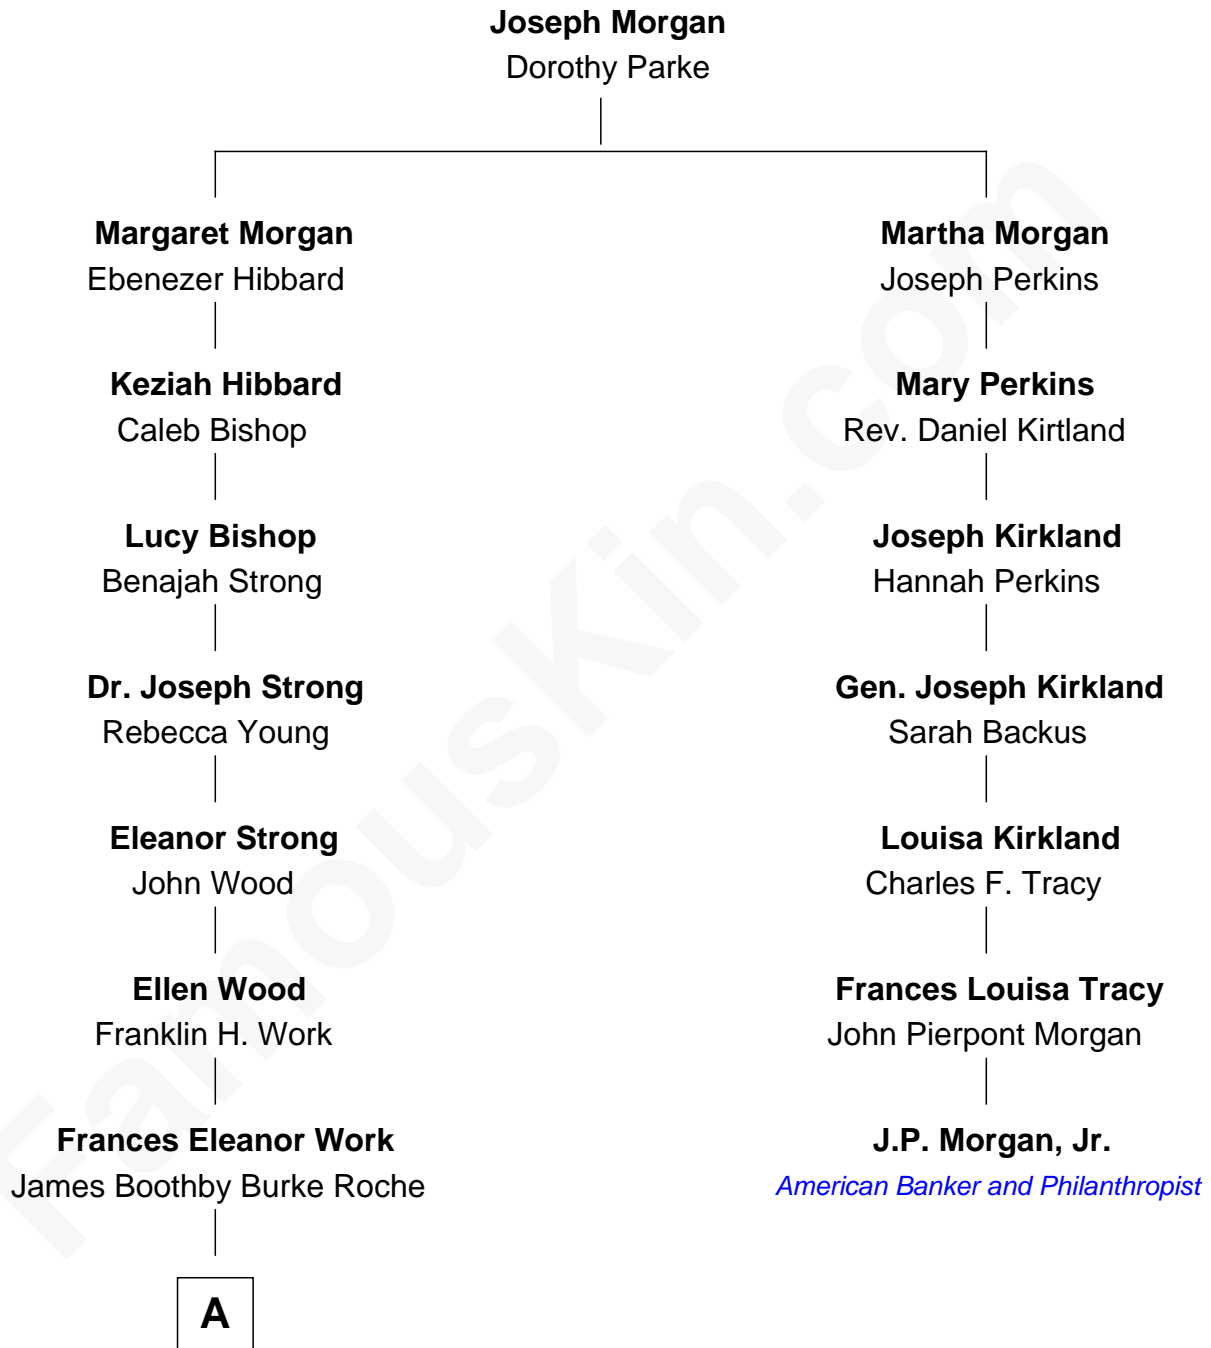

FamousKin.com Relationship Chart of

Prince Harry

Duke of Sussex

6th cousin 4 times removed of

J.P. Morgan, Jr.

American Banker and Philanthropist

A

—
Edmund Maurice Burke Roche

Ruth Sylvia Gill

—
Frances Ruth Burke Roche

Edward John Spencer

—
Princess Diana Frances Spencer

Charles III, King of the United Kingdom

—
Prince Harry

Duke of Sussex

FamousKin.com