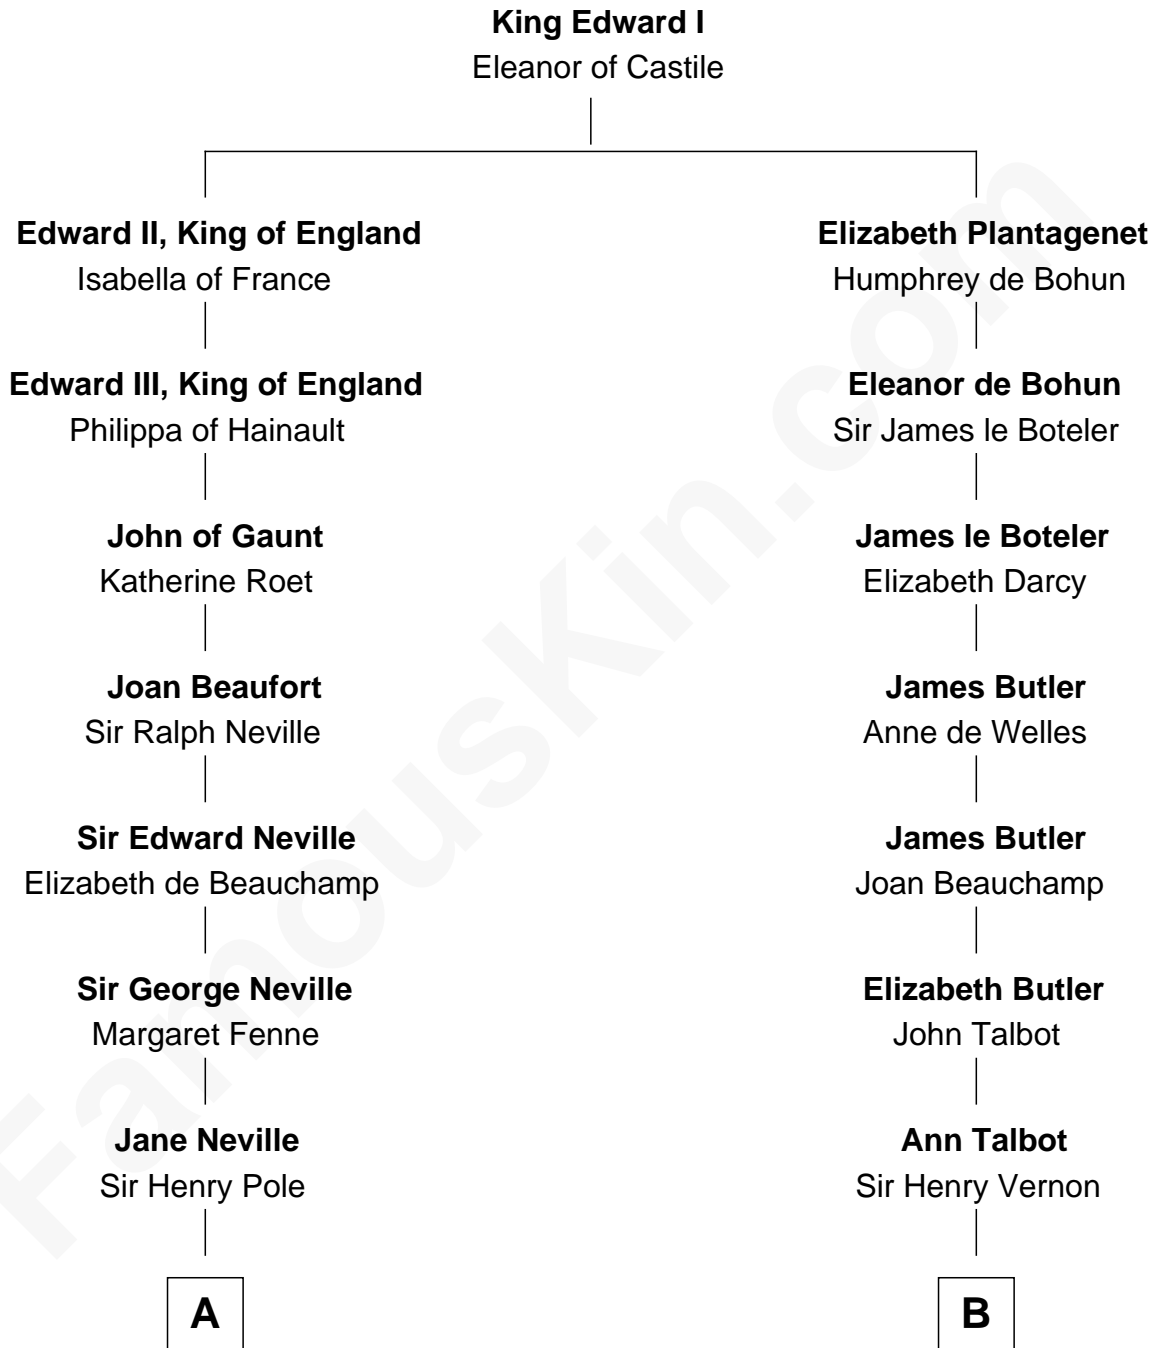

FamousKin.com Relationship Chart of

Prince Harry

Duke of Sussex

20th cousin 1 time removed of

J.P. Morgan, Jr.

American Banker and Philanthropist

C

Charles Robert Spencer

Margaret Baring

Albert Edward John Spencer

Cynthia Elinor Beatrix Hamilton

Edward John Spencer

Frances Ruth Burke Roche

Princess Diana Frances Spencer

Charles III, King of the United Kingdom

Prince Harry