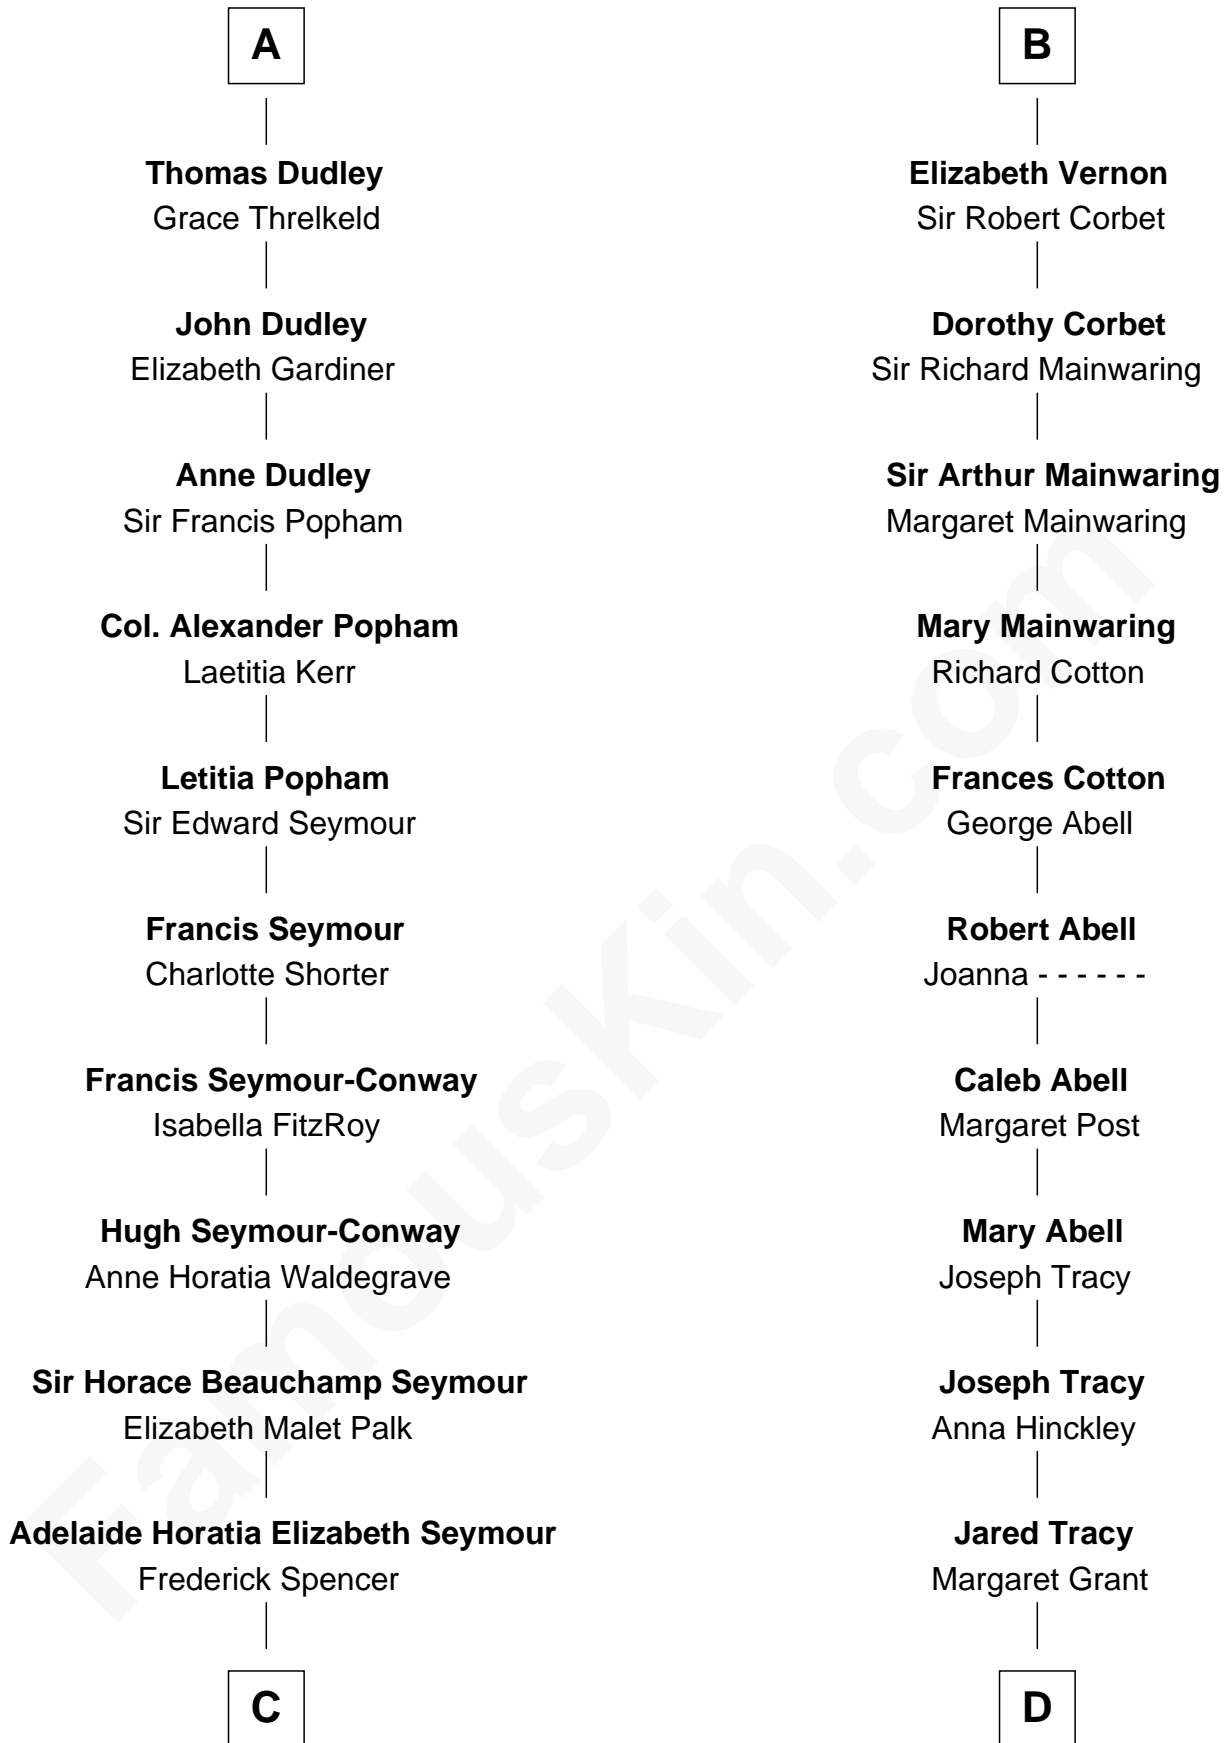

# FamousKin.com Relationship Chart of

**Prince Harry**

*Duke of Sussex*

20th cousin 1 time removed of

**J.P. Morgan, Jr.**

*American Banker and Philanthropist*

**Sir Patrick de Chaworth**

Isabella de Beauchamp

Henry Plantagenet

**Eleanor Plantagenet**

Richard Fitzalan

**Sir Richard Fitzalan**

Elizabeth de Bohun

**Joan Fitzalan**

Sir William Beauchamp

**Joan Beauchamp**

James Butler

**Elizabeth Butler**

John Talbot

**Ann Talbot**

Sir Henry Vernon

**B**

**C**

**Charles Robert Spencer**

Margaret Baring

**Albert Edward John Spencer**

Cynthia Elinor Beatrix Hamilton

**Edward John Spencer**

Frances Ruth Burke Roche

**Princess Diana Frances Spencer**

Charles III, King of the United Kingdom

**Prince Harry**