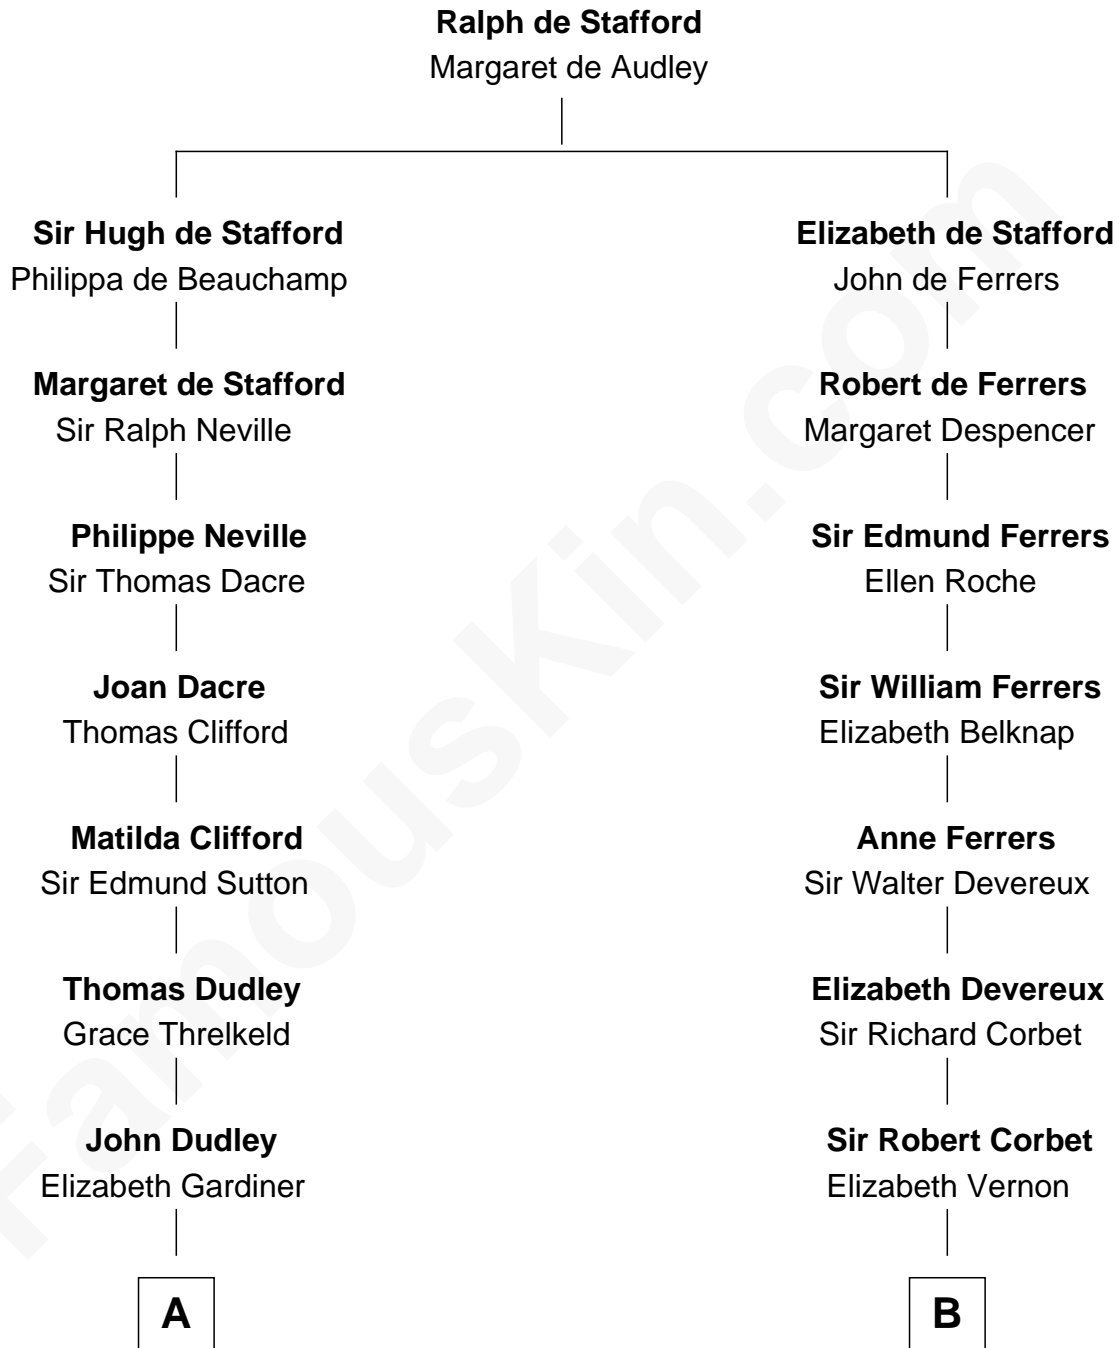

FamousKin.com Relationship Chart of

Prince Harry
Duke of Sussex

19th cousin of

J.P. Morgan, Jr.
American Banker and Philanthropist

C

Edward John Spencer
Frances Ruth Burke Roche

Princess Diana Frances Spencer
Charles III, King of the United Kingdom

Prince Harry
Duke of Sussex

D

Charles F. Tracy
Louisa Kirkland

Frances Louisa Tracy
John Pierpont Morgan

J.P. Morgan, Jr.
American Banker and Philanthropist

FamousKin.com