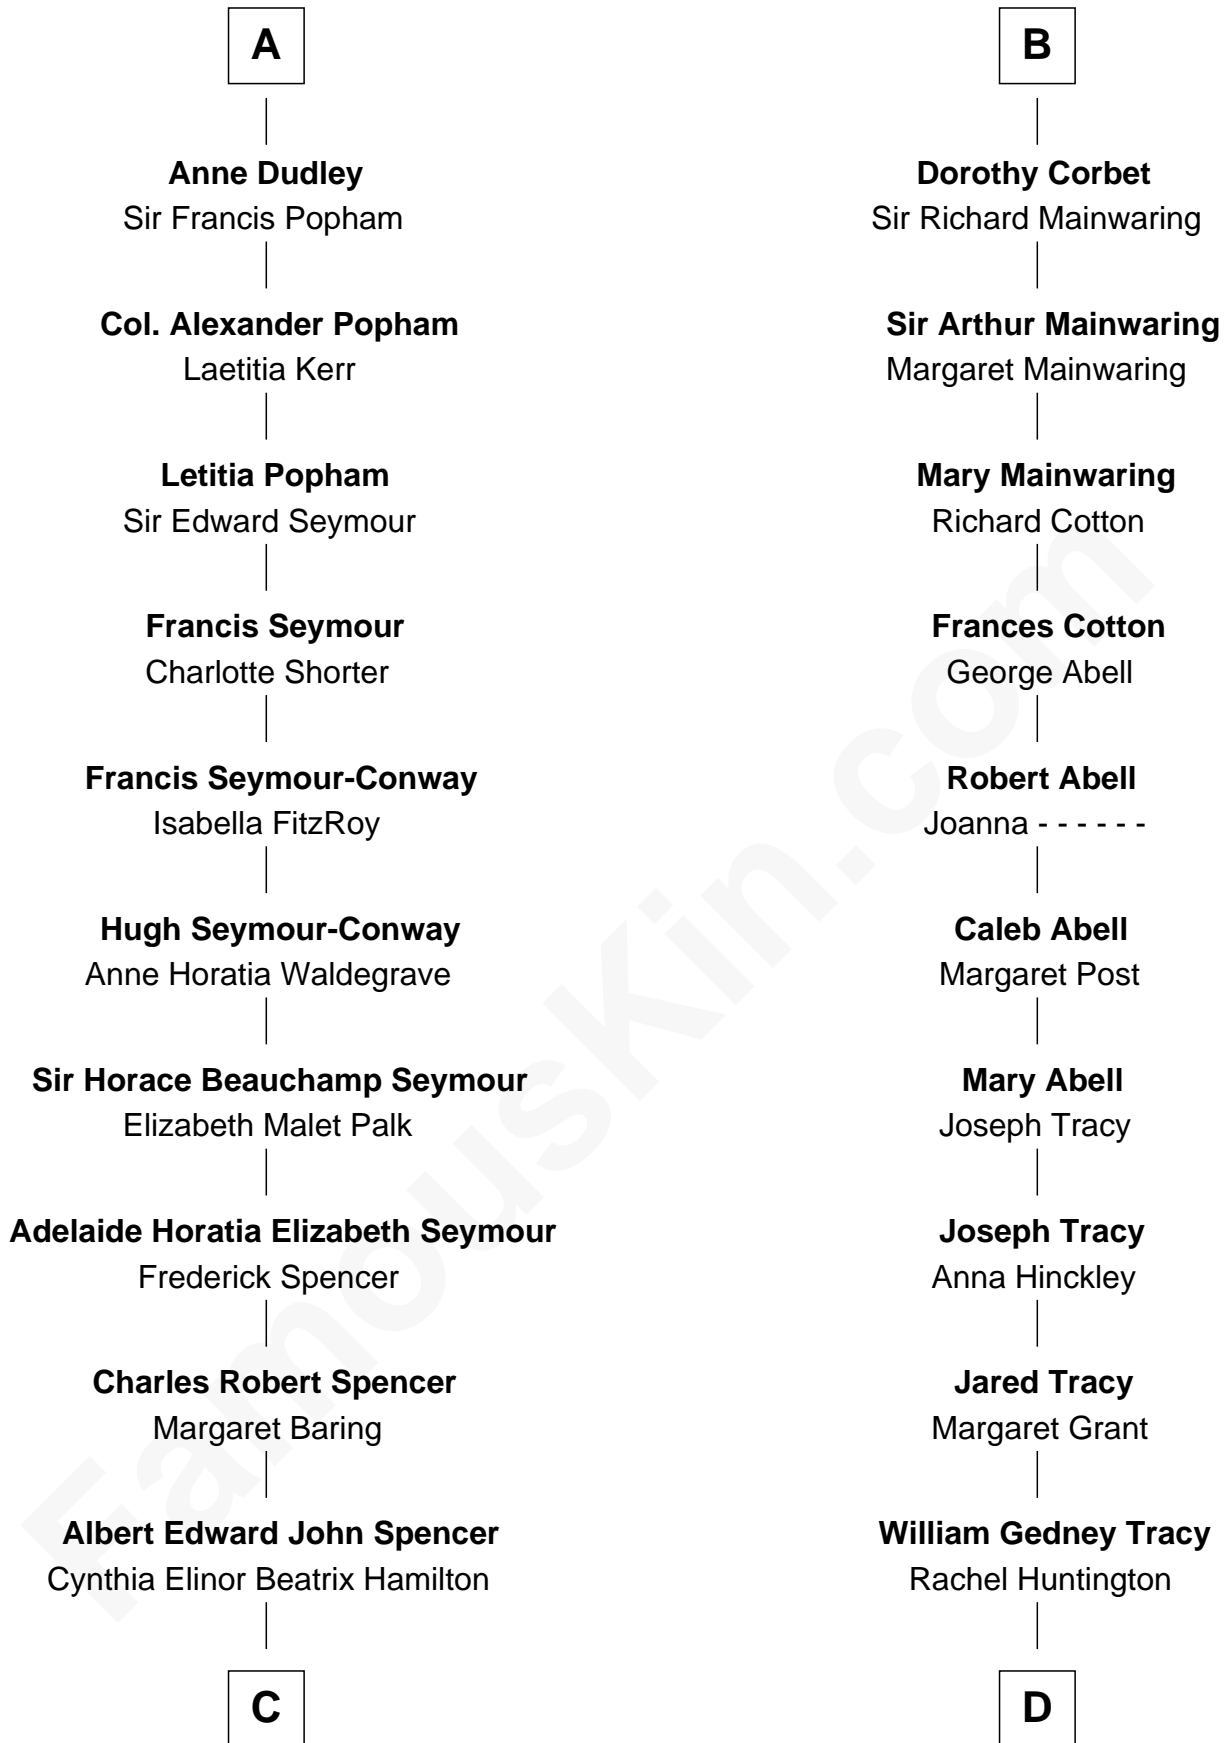

FamousKin.com Relationship Chart of

Prince Harry
Duke of Sussex

19th cousin of

J.P. Morgan, Jr.
American Banker and Philanthropist

C

Edward John Spencer
Frances Ruth Burke Roche

Princess Diana Frances Spencer
Charles III, King of the United Kingdom

Prince Harry
Duke of Sussex

D

Charles F. Tracy
Louisa Kirkland

Frances Louisa Tracy
John Pierpont Morgan

J.P. Morgan, Jr.
American Banker and Philanthropist

FamousKin.com