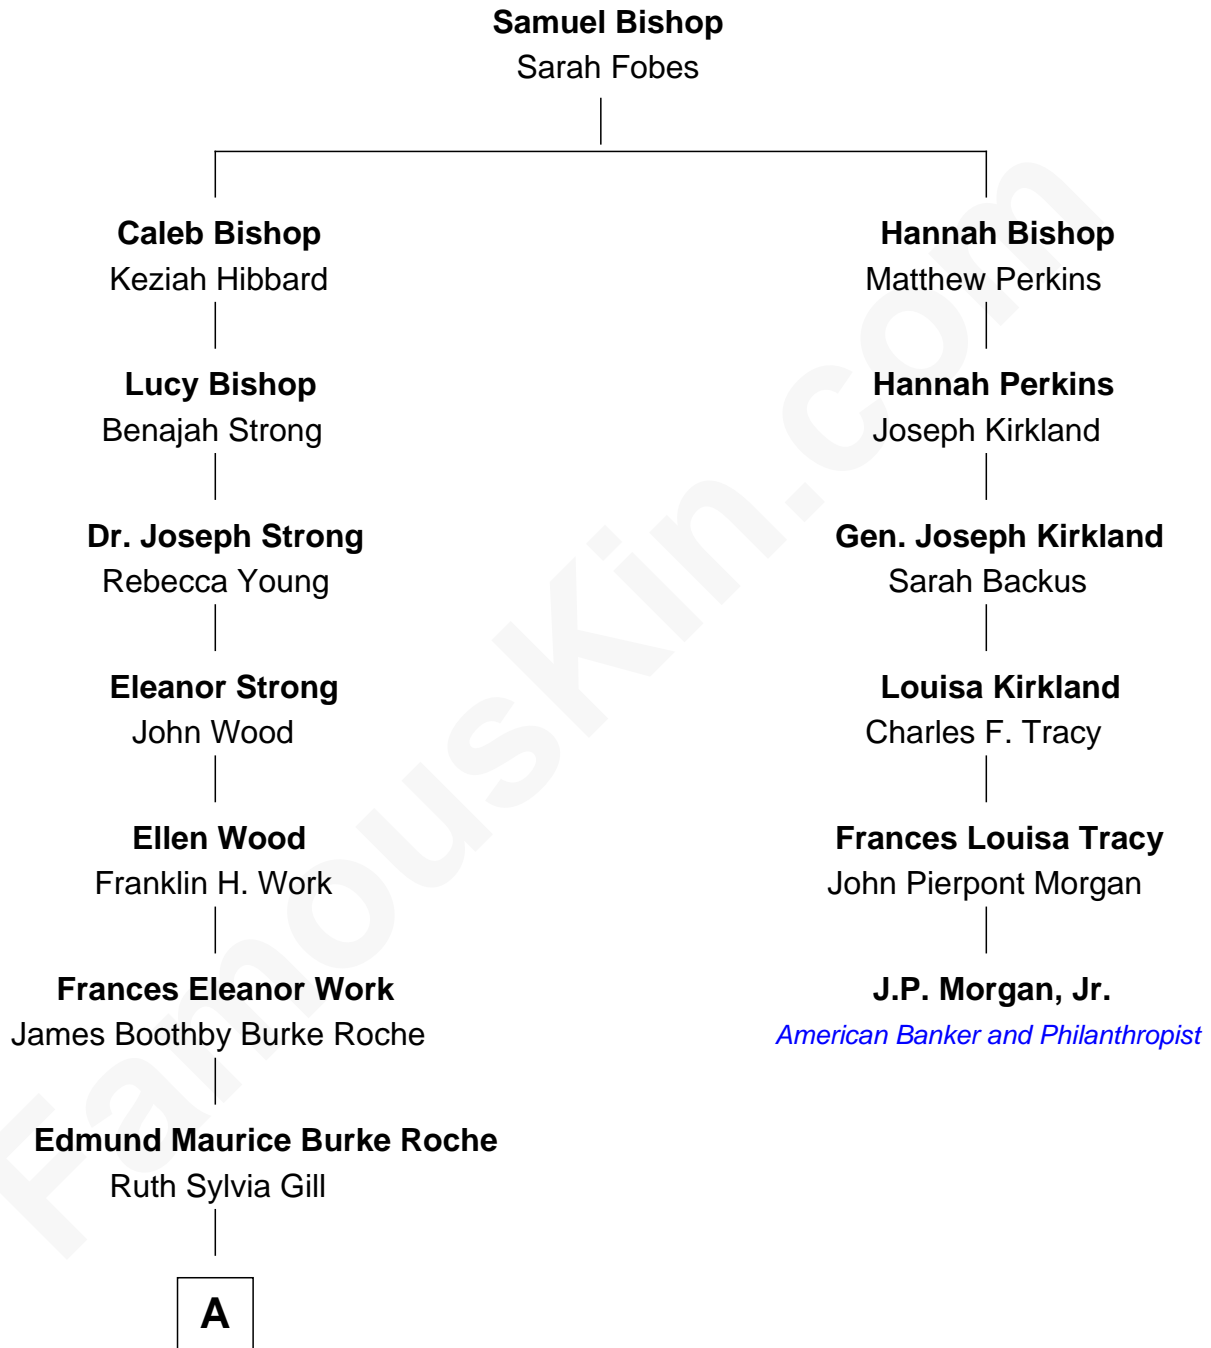

FamousKin.com Relationship Chart of

Prince Harry

Duke of Sussex

5th cousin 4 times removed of

J.P. Morgan, Jr.

American Banker and Philanthropist

A

—
Frances Ruth Burke Roche

Edward John Spencer

—
Princess Diana Frances Spencer

Charles III, King of the United Kingdom

—
Prince Harry

Duke of Sussex

FamousKin.com