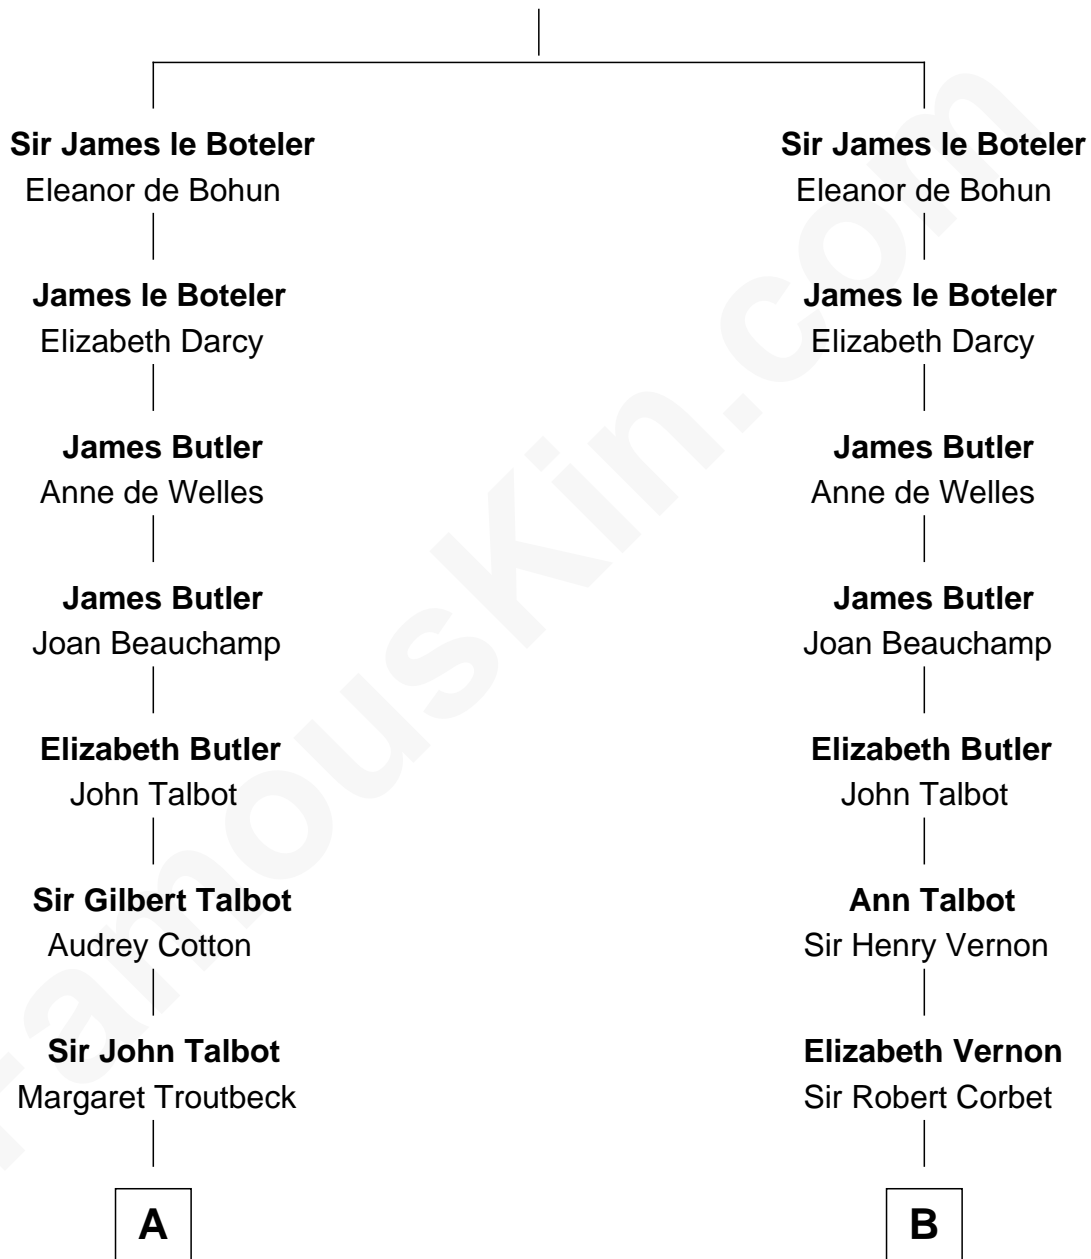

FamousKin.com
Relationship Chart of
Prince Harry
Duke of Sussex

19th cousin 2 times removed of

J.P. Morgan, Jr.
American Banker and Philanthropist

Sir Edmund Boteler
 Joan FitzGerald

C

Claude George Bowes-Lyon
Cecilia Nina Cavendish-Bentinck

Elizabeth Bowes-Lyon
George VI, King of the United Kingdom

Elizabeth II, Queen of the United Kingdom
Prince Philip of Edinburgh

Charles III, King of the United Kingdom
Princess Diana Frances Spencer

Prince Harry
Duke of Sussex